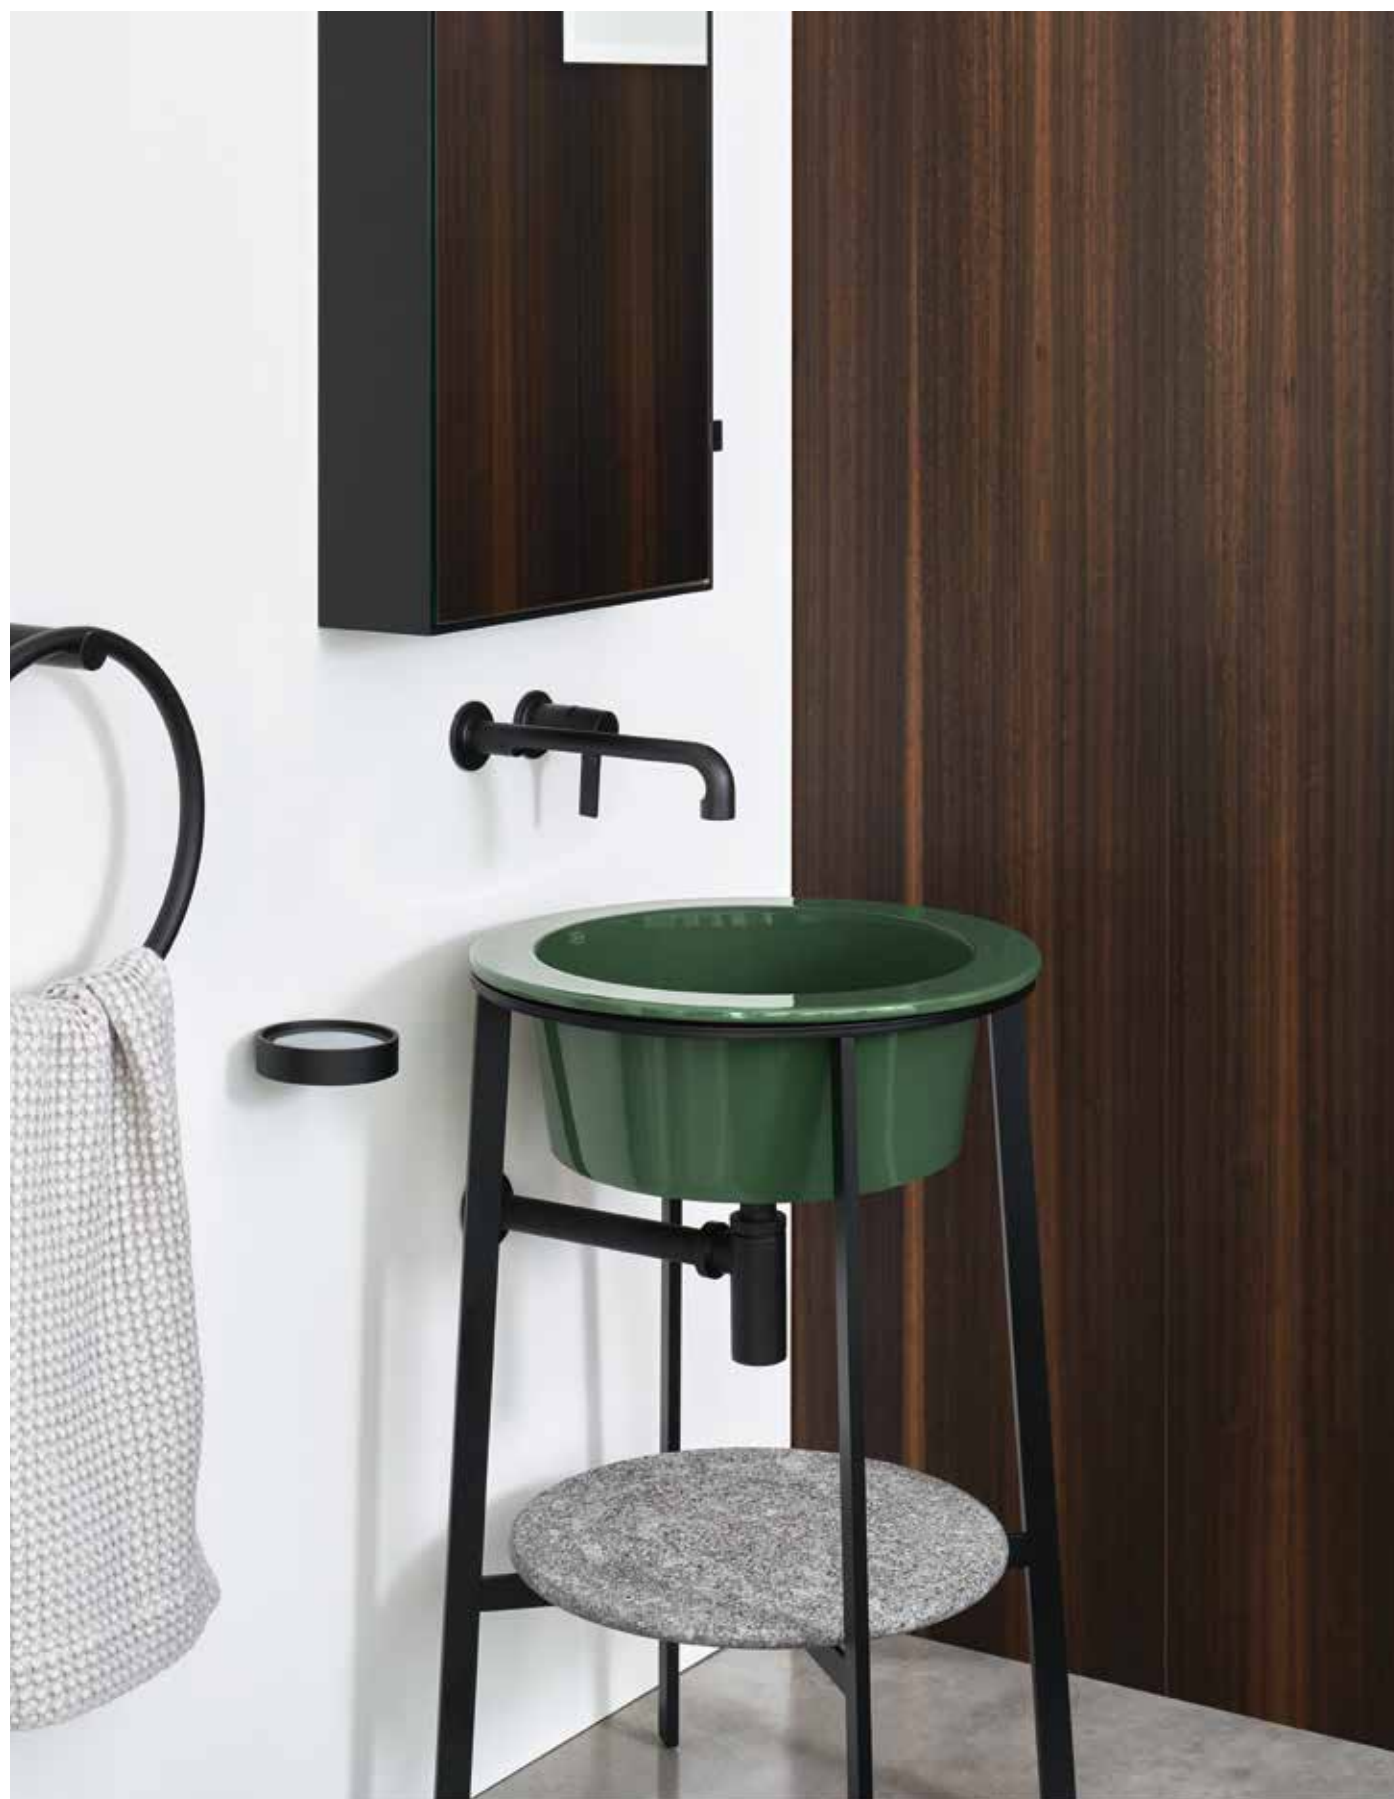

Catino Tondo - lavabo in ceramica: finitura Alga; struttura: finitura Nero Matt; piano in pietra Azul Noche.
Specchio Simple Tall Box: finitura Nero Matt. Portasciugamani ad anello: finitura Nero Matt. Mensola tonda: finitura Nero Matt con piano in vetro.

Catino Tondo - ceramic washbasin: Alga finish; framework: Matt Black finish; Azul Noche stone shelf.
Simple Tall Box mirror: Matt Black finish. Ring towel rail: Matt Black finish. Round shelf: Matt Black finish with glass shelf.