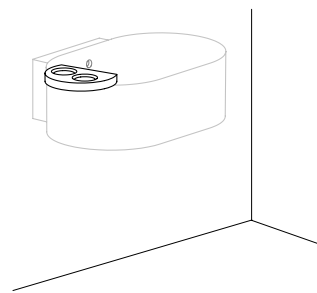

OTIS

LAVABO OVALE SOSPESO OTIS
Otis oval wall-hung washbasin
cm 60 x 46 x 20 h

MENSOLA SEMICERCHIO IN CERAMICA / LEGNO IROKO
Semicircular shelf
ceramic / Iroko wood
cm 28 x 18 x 3 h

MENSOLA TONDA IN CERAMICA / LEGNO IROKO
Round shelf
ceramic / Iroko wood
cm ø 17 x 2 h