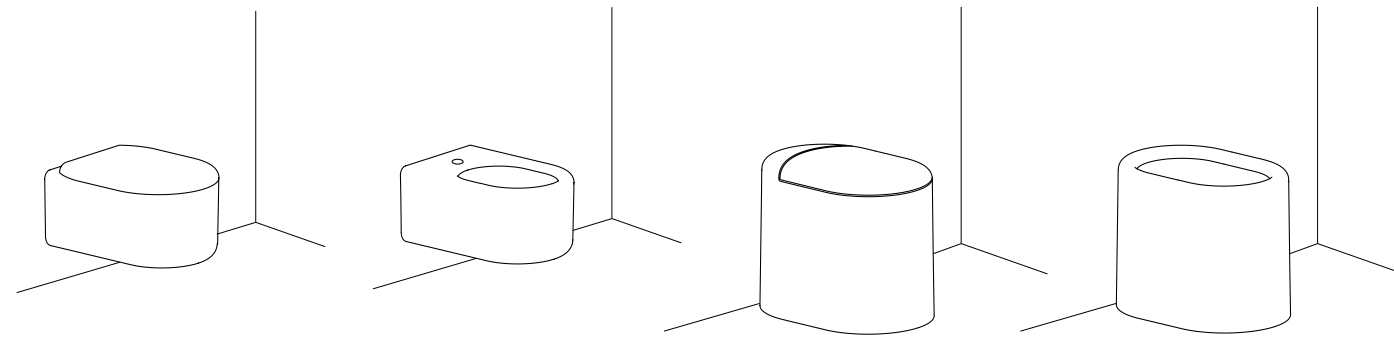

SANITARI / WC AND BIDET

**WC SOSPESO ITACA
SENZA BRIDA RIMLESS
2.0.1**
Itaca wall-hung wc
rimless 2.0.1
cm 53 x 37 x 26 h

**BIDET SOSPESO ITACA
MONOFORO**
Itaca wall-hung bidet
with 1 hole
cm 53 x 37 x 26 h

**WC A TERRA ITACA
SENZA BRIDA RIMLESS 2.0.1**
Itaca floor-standing WC
rimless 2.0.1
cm 53 x 37 x 42 h

**BIDET A TERRA
ITACA**
Itaca floor-standing
bidet
cm 53 x 37 x 42 h

**CERAMICA / CERAMIC
LE ACQUE DI CIELO**

**CERAMICA / CERAMIC
ESSENTIAL COLORS**

**CERAMICA / CERAMIC
LE TERRE DI CIELO**

ACCESSORI / ACCESSORIES