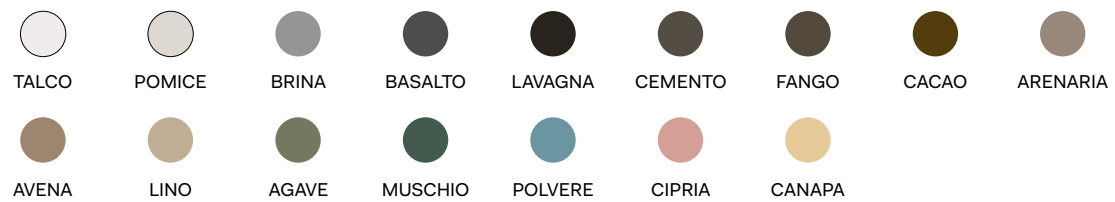

SPECCHIO / MIRROR

CERAMICA / CERAMIC
LE ACQUE DI CIELO

CERAMICA / CERAMIC
ESSENTIAL COLORS

CERAMICA / CERAMIC
LE TERRE DI CIELO