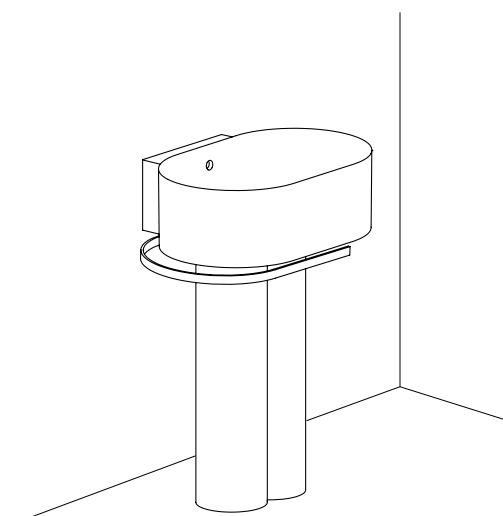

OTIS

OTIS
lavabo con colonna liscia
/ washbasin with smooth column
cm 60 x 46 x 87,5 h

lavabo con colonna binata
/ washbasin with twin column
cm 60 x 46 x 87,5 h