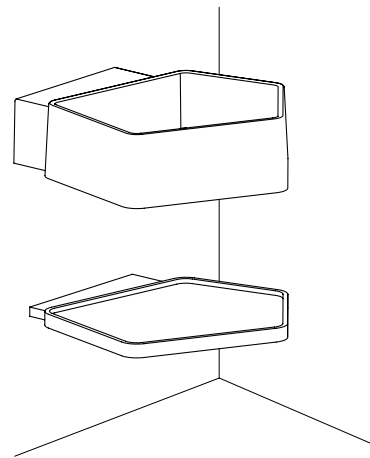

KANTO

KANTO
lavabo con mensola
/ washbasin with shelf
cm 50 x 52 x 18 h (lavabo / washbasin)
cm 51 x 52 x 2 h (mensola / shelf)