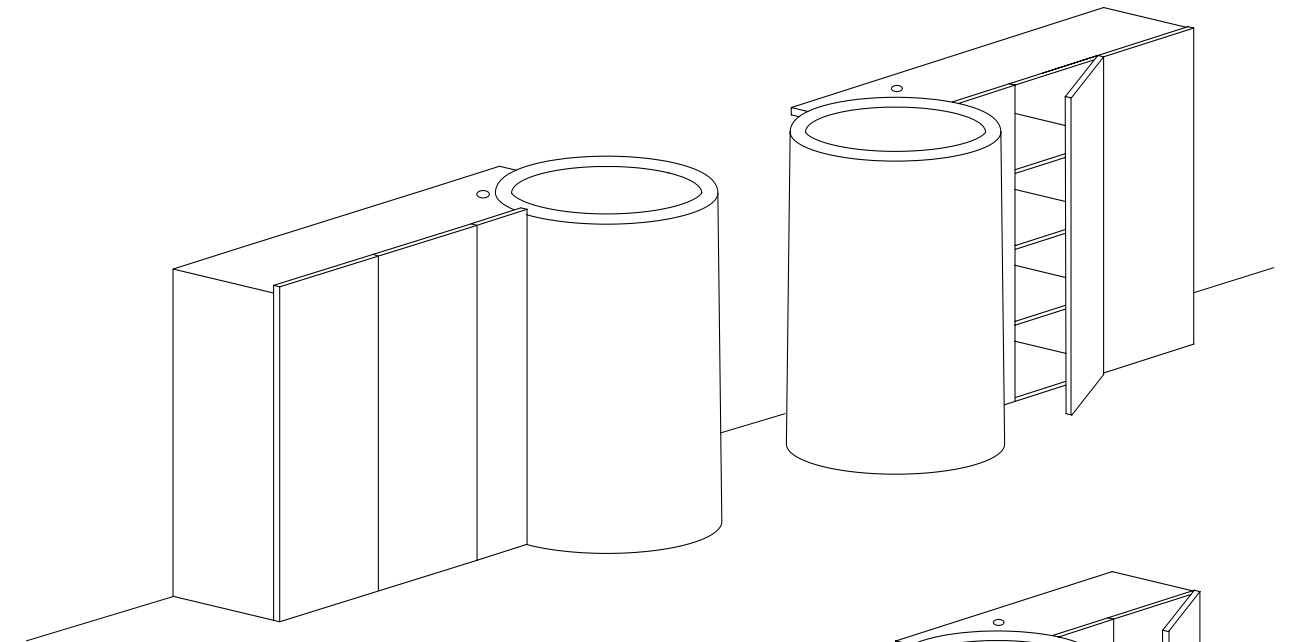

LACCATURE / LACQUERING
ESSENTIAL COLORS

ESSENZA / WOOD

ITACA

ITACA

lavabo freestanding con mobile a terra 90
destra e sinistra / freestanding washbasin
with floor-mounted cabinet 90, right and
left side
cm 88 x 31 x 85 h (cabinet)
cm ø 53 x 85 h (washbasin)