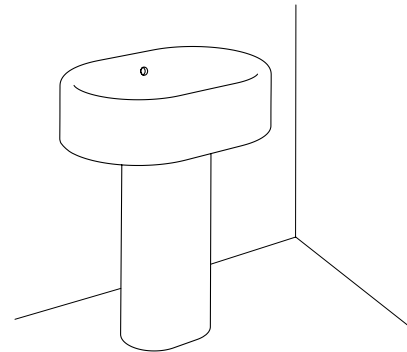

CERAMICA / CERAMIC
LE ACQUE DI CIELO

CERAMICA / CERAMIC
ESSENTIAL COLORS

CERAMICA / CERAMIC
LE TERRE DI CIELO

ITACA

ITACA

LAVABO OVALE
Itaca oval washbasin
cm 65 x 45 x 18 h

LAVABO CON COLONNA
Washbasin with pedestal
cm 65 x 45 x 85 h

ACCESSORIO PER LAVABO ITACA OVALE,
CON FORO RUBINETTO, DISPENSER
E BICCHIERE, DX / SX
Fitting for Itaca oval washbasin,
with tap hole, dispenser and tumbler,
right and left version
cm 42 x 8 x 16 h

LAVABO FREESTANDING
Freestanding washbasin
cm ø 53 x 85 h