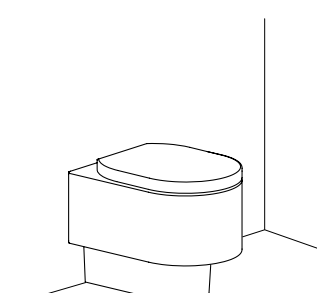

WC A TERRA OTIS SENZA BRIDA RIMLESS 2.0.1
Otis back to wall wc rimless 2.0.1
cm 56 x 38,5 x 42 h