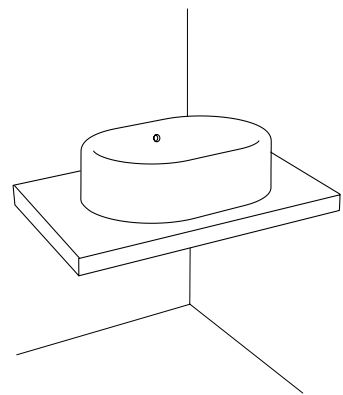

CERAMICA / CERAMIC
LE ACQUE DI CIELO

CERAMICA / CERAMIC
ESSENTIAL COLORS

CERAMICA / CERAMIC
LE TERRE DI CIELO

ITACA

ITACA

LAVABO OVALE
Itaca oval washbasin
cm 65 x 45 x 18 h

LAVABO CON COLONNA
Washbasin with pedestal
cm 65 x 45 x 85 h

ACCESSORIO PER LAVABO ITACA OVALE,
CON FORO RUBINETTO, DISPENSER
E BICCHIERE, DX / SX
Fitting for Itaca oval washbasin,
with tap hole, dispenser and tumbler,
right and left version
cm 42 x 8 x 16 h

LAVABO FREESTANDING
Freestanding washbasin
cm ø 53 x 85 h