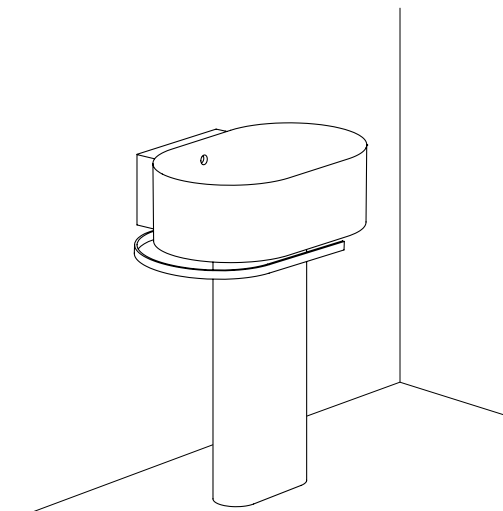

OTIS

OTIS
lavabo con colonna liscia
/ washbasin with smooth column
cm 60 x 46 x 87,5 h

lavabo con colonna binata
/ washbasin with twin column
cm 60 x 46 x 87,5 h