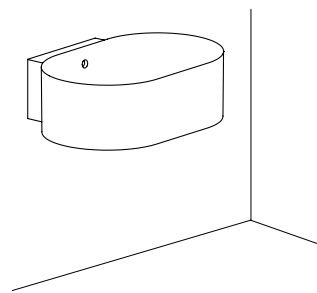

OTIS

LAVABO OVALE SOSPESO OTIS
Otis oval wall-hung washbasin
cm 60 x 46 x 20 h

MENSOLA SEMICERCHIO IN CERAMICA / LEGNO IROKO
Semicircular shelf
ceramic / Iroko wood
cm 28 x 18 x 3 h

MENSOLA TONDA IN CERAMICA / LEGNO IROKO
Round shelf
ceramic / Iroko wood
cm ø 17 x 2 h