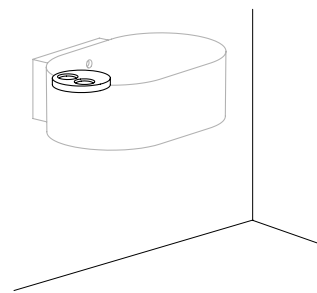

OTIS

LAVABO OVALE SOSPESO OTIS
Otis oval wall-hung washbasin
cm 60 x 46 x 20 h

MENSOLA SEMICERCHIO IN CERAMICA / LEGNO IROKO
Semicircular shelf
ceramic / Iroko wood
cm 28 x 18 x 3 h

MENSOLA TONDA IN CERAMICA / LEGNO IROKO
Round shelf
ceramic / Iroko wood
cm ø 17 x 2 h