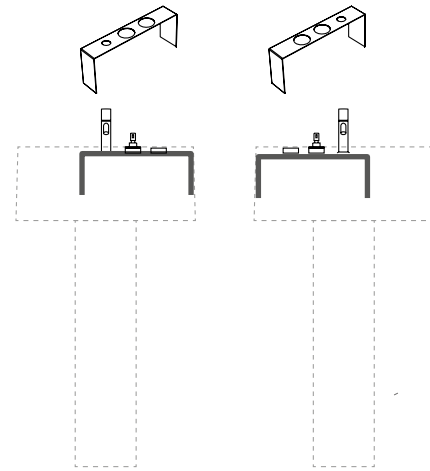

CERAMICA / CERAMIC
LE ACQUE DI CIELO

CERAMICA / CERAMIC
ESSENTIAL COLORS

CERAMICA / CERAMIC
LE TERRE DI CIELO

ITACA

ITACA

LAVABO OVALE
Itaca oval washbasin
cm 65 x 45 x 18 h

LAVABO CON COLONNA
Washbasin with pedestal
cm 65 x 45 x 85 h

ACCESSORIO PER LAVABO ITACA OVALE,
CON FORO RUBINETTO, DISPENSER
E BICCHIERE, DX / SX
Fitting for Itaca oval washbasin,
with tap hole, dispenser and tumbler,
right and left version
cm 42 x 8 x 16 h

LAVABO FREESTANDING
Freestanding washbasin
cm ø 53 x 85 h