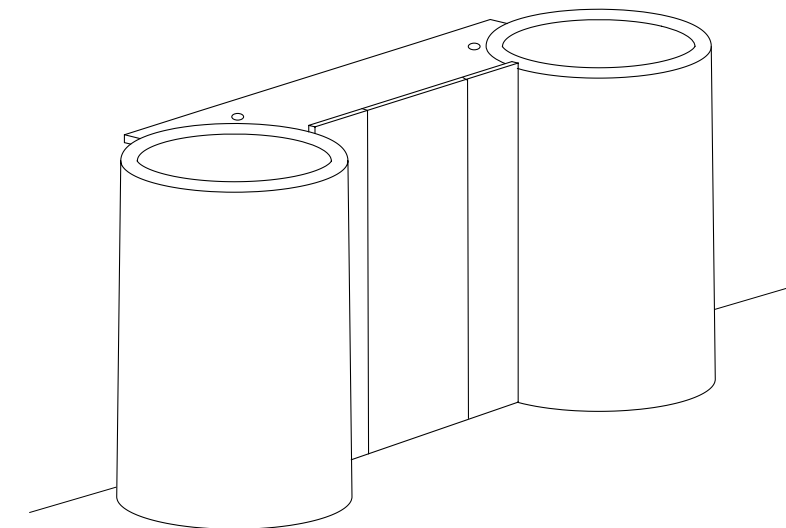

LACCATURE / LACQUERING
ESSENTIAL COLORS

ESSENZA / WOOD

ITACA

ITACA

lavabo freestanding con mobile a terra 90
destra e sinistra / freestanding washbasin
with floor-mounted cabinet 90, right and
left side
cm 88 x 31 x 85 h (cabinet)
cm ø 53 x 85 h (washbasin)