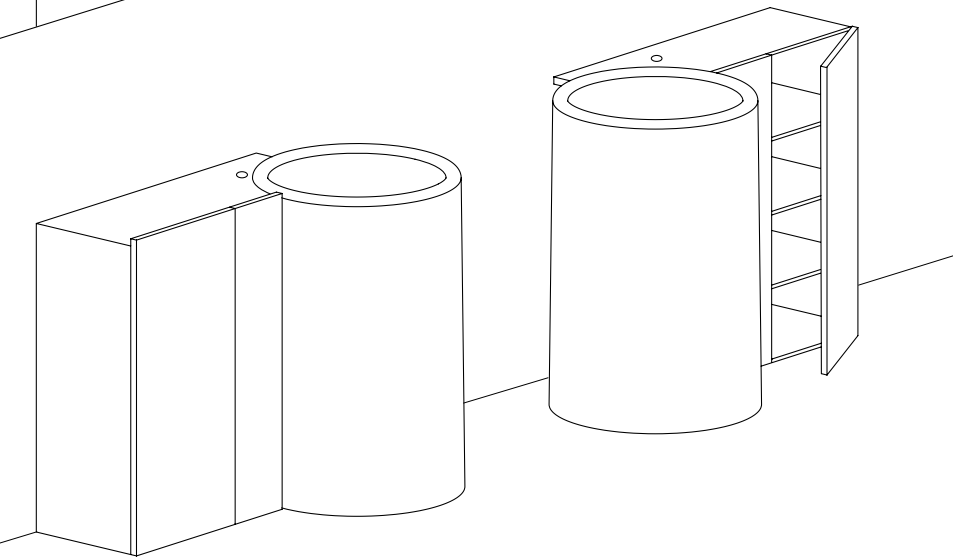

LACCATURE / LACQUERING
ESSENTIAL COLORS

ESSENZA / WOOD

ITACA

ITACA

lavabo freestanding con mobile a terra 90
destra e sinistra / freestanding washbasin
with floor-mounted cabinet 90, right and
left side
cm 88 x 31 x 85 h (cabinet)
cm ø 53 x 85 h (washbasin)