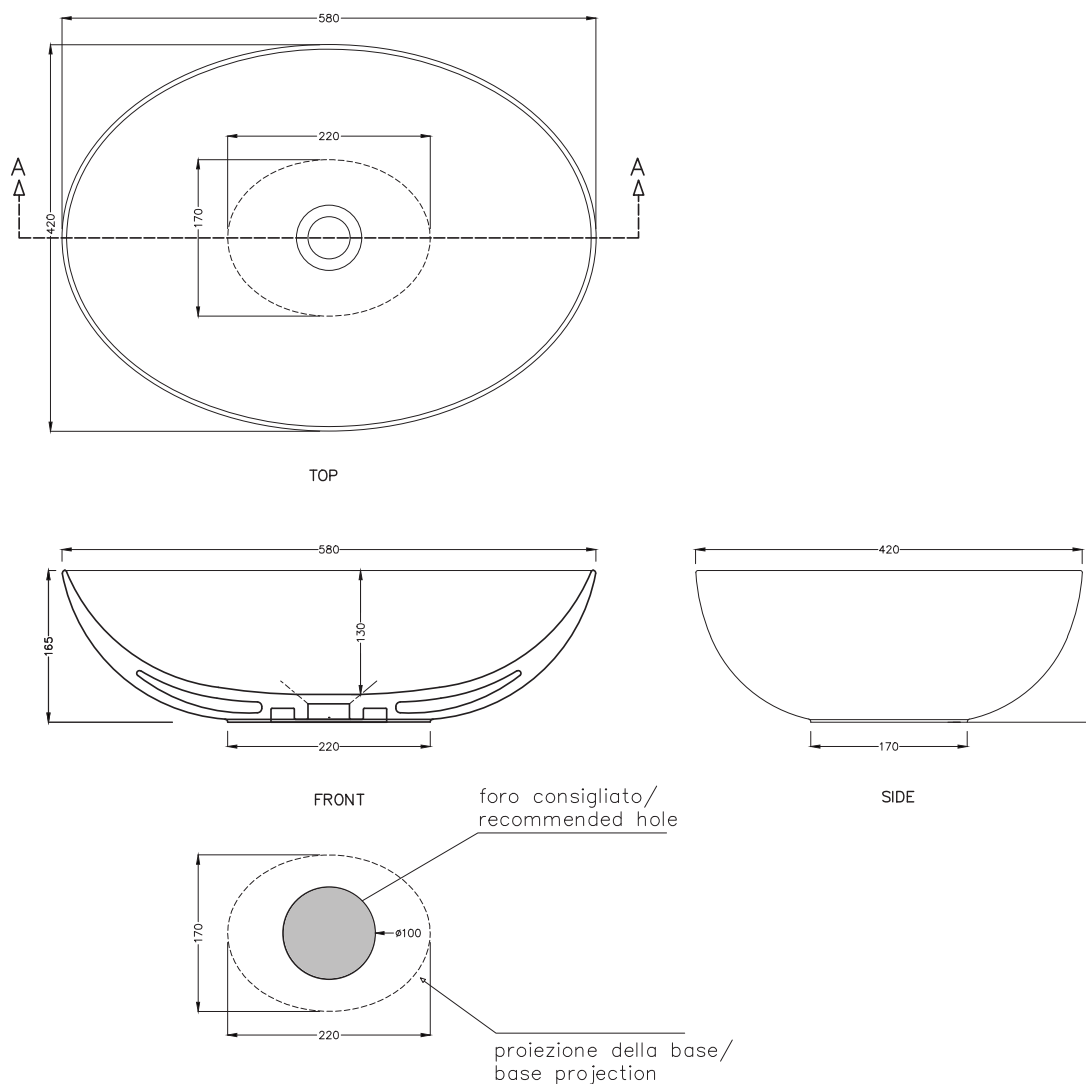

ATTENZIONE:

Le superfici, pesi e misure riportate possono presentare leggere differenze rispetto ai pezzi reali, in considerazione e accordo delle caratteristiche di tolleranza intrinseche del materiale ceramico e del suo processo produttivo. L'azienda si riserva di cambiare schede tecniche e caratteristiche di funzionamento degli articoli in ogni momento e senza necessità di preavviso.

ATTENTION: