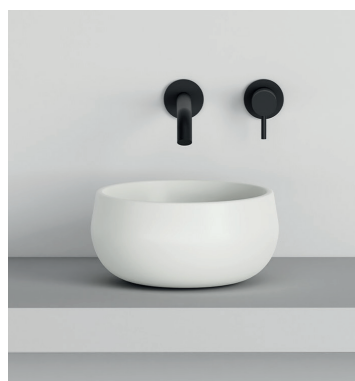

Les Petites - art. BATO30

bacinella da appoggio Tino Mini
Tino Mini on top bowl

cielo

PESO NETTO/NET WEIGHT: 5,00 Kg

PCS PALLET: 42

PCS PALLET CONTAINER: 94

ACCESSORI/ACCESSORIES:

PIL01 - Piletta universale click-clack CROMO con coperchio in ceramica / Universal click-clack drain in CHROME with ceramic lid

PIL01NM - Piletta universale click-clack NERO MATT con coperchio in ceramica / Universal click-clack drain in MATT BLACK with ceramic lid

PIL01BR - Piletta universale click-clack BRONZO con coperchio in ceramica / Universal click-clack drain in BRONZE with ceramic lid

PIL01CM - Piletta universale click-clack CEMENTO con coperchio in ceramica / Universal click-clack drain in CEMENTO with ceramic lid

SISP - Sifone CROMO / CHROME siphon

SIFN - Sifone NERO MATT / MATT BLACK siphon

SIFBR - Sifone BRONZO / BRONZE siphon

SIFCM - Sifone CEMENTO / CEMENTO siphon

FINITURE

FINISHES

Essential colors

- Bianco/white - glossy
- Nero/black - glossy
- Fumo - glossy
- Talpa - glossy

Le Terre di Cielo

- Talco
- Pomice
- Brina
- Basalto
- Lavagna
- Cemento
- Fango
- Cacao
- Arenaria
- Avena
- Lino
- Agave
- Muschio
- Polvere
- Cipria
- Canapa

Le Acque di Cielo

- Oltremare
- Smeraldo
- Alga
- Corallo
- Ninfea
- Anemone