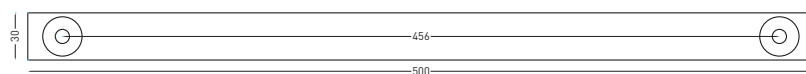

BACK

ATTENZIONE:

Tutte le misure possono presentare leggere differenze rispetto ai pezzi reali in considerazione delle caratteristiche del prodotto. L'azienda si riserva di cambiare schede tecniche e caratteristiche di funzionamento degli articoli in ogni momento e senza necessità di preavviso.

ATTENTION:

All measure can show some little difference in respect of the real items, following typical characteristics of production. The company reserves the right to change any technical specifications/dimension and/or operating characteristics of the products at any time and without giving notice.