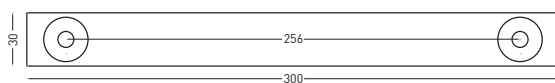

ACB30

barra porta accessori
tray for accessories

cielo
handmade in Italy

FINITURE STRUTTURA

FRAMEWORK FINISHES

verniciature_coatings

- Nero Matt
- Bronzo Spazzolato
- Cromo/Chrome
- Titanio

NOTE/NOTES

Struttura in acciaio verniciato
Frame made of painted stainless steel.

Maggio 2018

BACK

ATTENZIONE:

Tutte le misure possono presentare leggere differenze rispetto ai pezzi reali in considerazione delle caratteristiche del prodotto. L'azienda si riserva di cambiare schede tecniche e caratteristiche di funzionamento degli articoli in ogni momento e senza necessità di preavviso.

ATTENTION:

All measure can show some little difference in respect of the real items, following typical characteristics of production. The company reserves the right to change any technical specifications/dimension and/or operating characteristics of the products at any time and without giving notice.