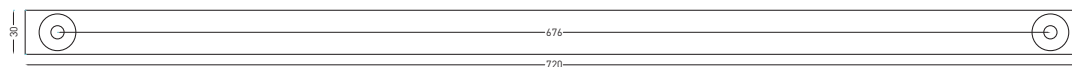

BACK

ATTENZIONE:

Tutte le misure possono presentare leggere differenze rispetto ai pezzi reali in considerazione delle caratteristiche del prodotto. L'azienda si riserva di cambiare schede tecniche e caratteristiche di funzionamento degli articoli in ogni momento e senza necessità di preavviso.

ATTENTION:

All measure can show some little difference in respect of the real items, following typical characteristics of production. The company reserves the right to change any technical specifications/dimension and/or operating characteristics of the products at any time and without giving notice.