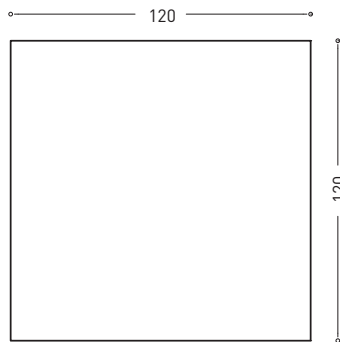

ACM12

mensola in LivingTec
shelf in LivingTec

cielo
handmade in Italy

FINITURE LIVINGTEC

LIVINGTEC FINISHES

○ Bianco matt/Matt white

NOTE/NOTES

Materiale: LivingTec
Material: LivingTec.

Maggio 2018

TOP