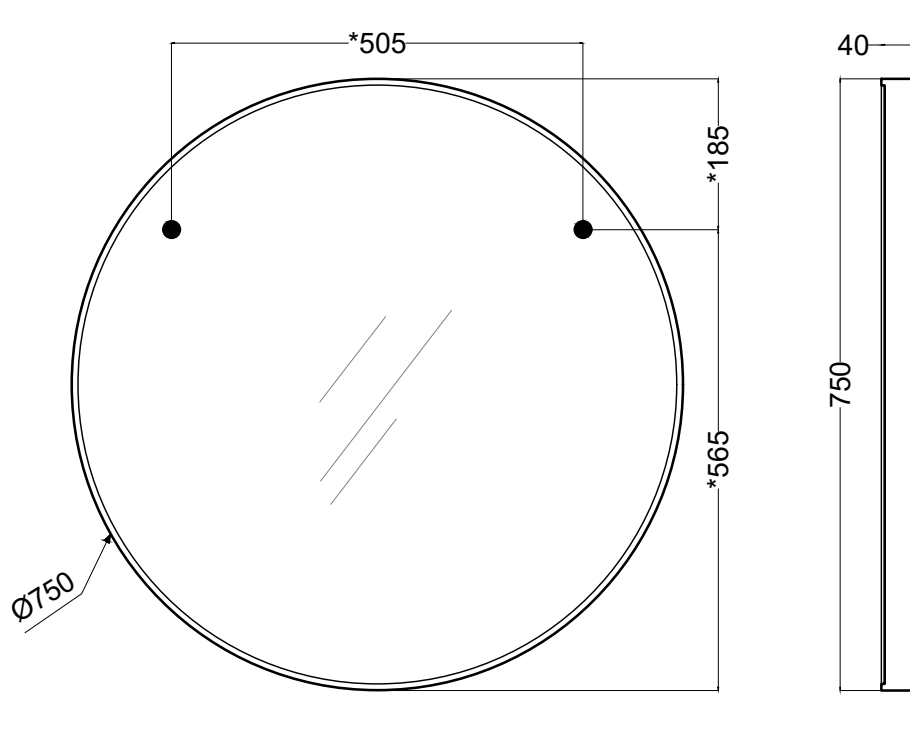

*Fissaggi \ fixings

*ATTENZIONE:

ATTENZIONE:

Le misure d'installazione possono presentare leggere differenze rispetto ai pezzi reali in considerazione delle caratteristiche del prodotto. L'azienda si riserva di cambiare schede tecniche e caratteristiche di funzionamento degli articoli in ogni momento e senza necessità di preavviso.

*ATTENTION:

ATTENTION:

Measure details can show some little difference respect real items, following typical characteristics of production. The company reserves the right to change any technical specifications/dimension and/or operating characteristics of the products at any time and without giving notice.