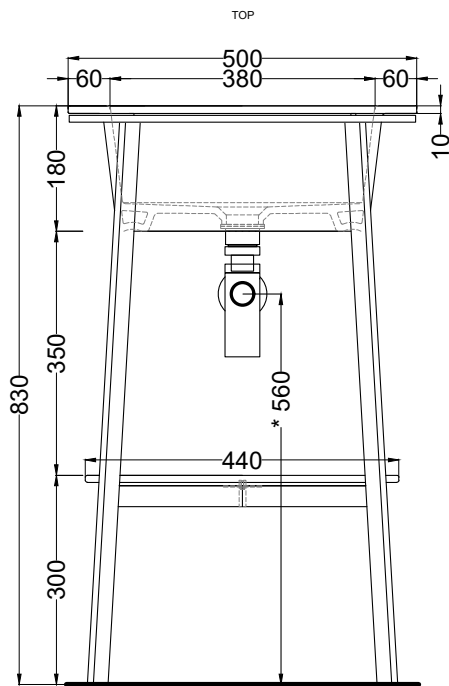

FINITURE PIANO IN MARMO
MARBLE BOTTOM SHELF FINISHES

- Azul Noche
- Bianco Carrara Gioia
- Nero Marquina

Luglio 2023

FRONT