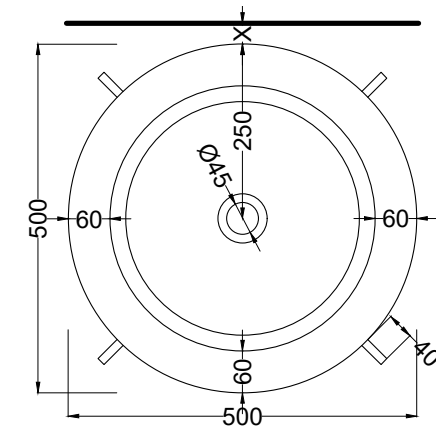

FINITURE PIANO IN MARMO
MARBLE BOTTOM SHELF FINISHES

- Azul Noche
- Bianco Carrara Gioia
- Nero Marquina

Luglio 2023

FRONT