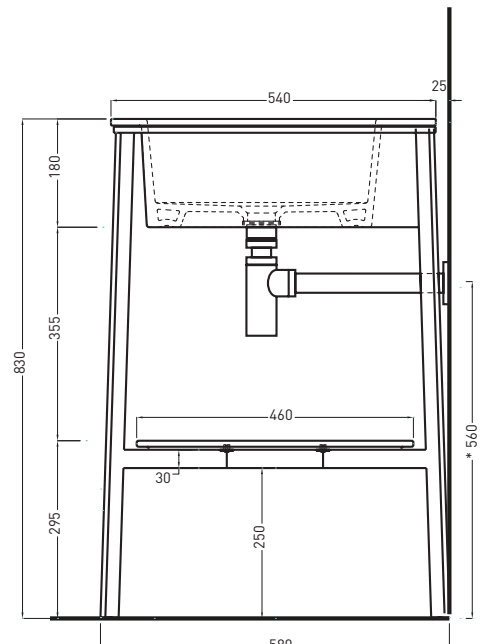

SIDE

- WATER OUTLET WITH art. SIFTIB / SIFN
- ** WATER INLET (HOT-COLD)

ATTENZIONE:

Le superfici, pesi e misure riportate possono presentare leggere differenze rispetto ai pezzi reali, in considerazione e accordo delle caratteristiche di tolleranza intrinseche del materiale ceramico e del suo processo produttivo. L'azienda si riserva di cambiare schede tecniche e caratteristiche di funzionamento degli articoli in ogni momento e senza necessità di preavviso.

ATTENTION: