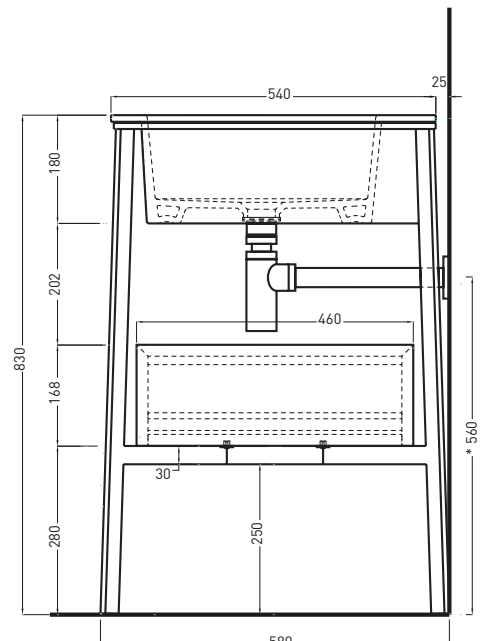

SIDE

* WATER OUTLET WITH art. SIFTIB / SIFN

** WATER INLET (HOT-COLD)

ATTENZIONE:

Le superfici, pesi e misure riportate possono presentare leggere differenze rispetto ai pezzi reali, in considerazione e accordo delle caratteristiche di tolleranza intrinseche del materiale ceramico e del suo processo produttivo. L'azienda si riserva di cambiare schede tecniche e caratteristiche di funzionamento degli articoli in ogni momento e senza necessità di preavviso.

ATTENTION: