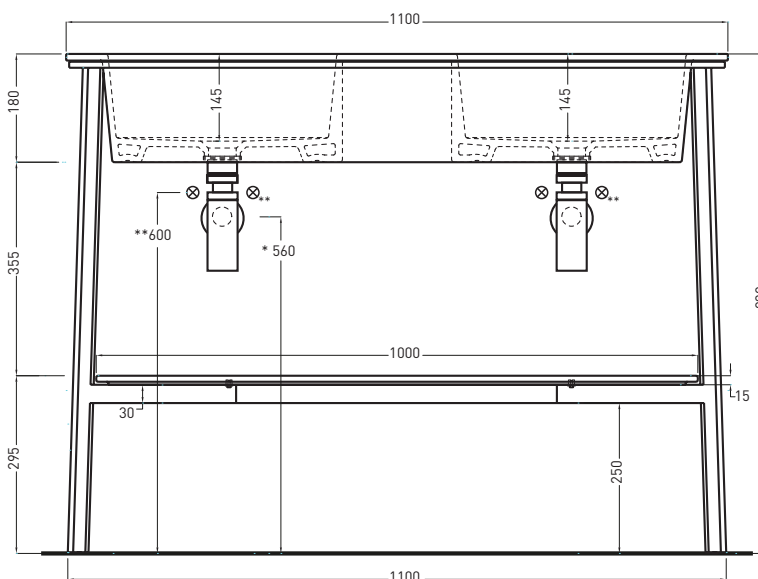

Catino Doppio

catino doppio 110 con piano
catino doppio 110 with bottom shelf

cielo
handmade in Italy

ACCESSORI/ACCESSORIES:

PIL01 - Piletta universale click-clack CROMO con coperchio in ceramica / Universal click-clack drain in CHROME with ceramic lid

PIL01NM - Piletta universale click-clack NERO MATT con coperchio in ceramica / Universal click-clack drain in MATT BLACK with ceramic lid

PIL01BR - Piletta universale click-clack BRONZO con coperchio in ceramica / Universal click-clack drain in BRONZE with ceramic lid

SISP - Sifone CROMO / CHROME siphon

SIFN - Sifone NERO MATT / MATT BLACK siphon

SIFBR - Sifone BRONZO / BRONZE siphon

NOTE/NOTES

Lavabo in ceramica; Piano in legno o marmo; Struttura in acciaio verniciato
Wasbasin made of ceramic; Bottom shelf made of wood; Frame made of painted stainless steel.

NOTE/NOTES

La verniciatura del piano è leggermente goffrata.
The bottom shelf laquering is slightly textured.

FINITURE LAVABO

WASHBASIN FINISHES

○ Bianco/white - glossy

Le Terre di Cielo

○ Talco	● Arenaria
○ Pomice	● Avena
○ Brina	● Lino
● Basalto	● Agave
● Lavagna	● Muschio
● Cemento	● Polvere
● Fango	● Cipria
● Cacao	● Canapa

FINITURE PIANO IN MARMO

MARBLE BOTTOM SHELF FINISHES

○ Bianco Carrara Gioia
● Nero Marquina

FINITURE STRUTTURA

FRAMEWORK FINISHES

verniciature/coatings

● Nero Matt
● Bronzo Spazzolato
● Titanio

FINITURE PIANO IN LEGNO

WOODEN BOTTOM SHELF FINISHES

laccature/laquerings

○ Talco	● Avena
○ Pomice	● Cemento
○ Brina	● Basalto
● Arenaria	● Muschio

essenze legno/wood essences

● Rovere Grigio	● Rovere Nero
● Rovere Sbiancato	● Eucalipto
● Rovere Naturale	

Novembre 2016

FRONT

- WATER OUTLET WITH art. SIFTIB / SIFN
- ** WATER INLET (HOT-COLD)

ATTENZIONE: