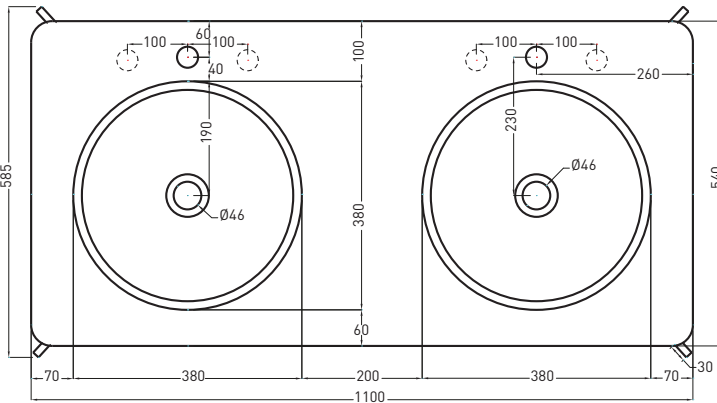

Catino Doppio

catino doppio 110 con piano
catino doppio 110 with bottom shelf

cielo
handmade in Italy

ACCESSORI/ACCESSORIES:

PIL01 - Piletta universale click-clack CROMO con coperchio in ceramica / Universal click-clack drain in CHROME with ceramic lid

PIL01NM - Piletta universale click-clack NERO MATT con coperchio in ceramica / Universal click-clack drain in MATT BLACK with ceramic lid

PIL01BR - Piletta universale click-clack BRONZO con coperchio in ceramica / Universal click-clack drain in BRONZE with ceramic lid

SISP - Sifone CROMO / CHROME siphon

SIFN - Sifone NERO MATT / MATT BLACK siphon

SIFBR - Sifone BRONZO / BRONZE siphon

NOTE/NOTES

Lavabo in ceramica; Piano in legno o marmo; Struttura in acciaio verniciato
Wasbasin made of ceramic; Bottom shelf made of wood; Frame made of painted stainless steel.

NOTE/NOTES

La verniciatura del piano è leggermente goffrata.
The bottom shelf laquering is slightly textured.

FINITURE LAVABO

WASHBASIN FINISHES

○ Bianco/white - glossy

Le Terre di Cielo

○ Talco	● Arenaria
○ Pomice	● Avena
○ Brina	● Lino
● Basalto	● Agave
● Lavagna	● Muschio
● Cemento	● Polvere
● Fango	● Cipria
● Cacao	● Canapa

FINITURE PIANO IN MARMO

MARBLE BOTTOM SHELF FINISHES

○ Bianco Carrara Gioia
● Nero Marquina

FINITURE STRUTTURA

FRAMEWORK FINISHES

verniciature/coatings

● Nero Matt
● Bronzo Spazzolato
● Titanio

FINITURE PIANO IN LEGNO

WOODEN BOTTOM SHELF FINISHES

laccature/laquerings

○ Talco	● Avena
○ Pomice	● Cemento
○ Brina	● Basalto
● Arenaria	● Muschio

essenze legno/wood essences

● Rovere Grigio	● Rovere Nero
● Rovere Sbiancato	● Eucalipto
● Rovere Naturale	

Novembre 2016

TOP

- WATER OUTLET WITH art. SIFTIB / SIFN
- ** WATER INLET (HOT-COLD)

ATTENZIONE: