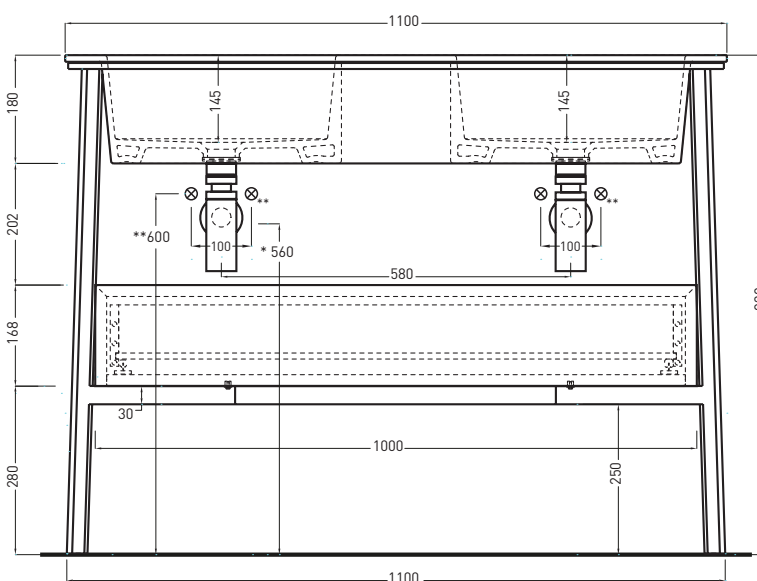

Catino Doppio

catino doppio 110 con cassetto
catino doppio 110 with drawer

cielo
handmade in Italy

ACCESSORI/ACCESSORIES:

PIL01 - Piletta universale click-clack CROMO con coperchio in ceramica / Universal click-clack drain in CHROME with ceramic lid

PIL01NM - Piletta universale click-clack NERO MATT con coperchio in ceramica / Universal click-clack drain in MATT BLACK with ceramic lid

PIL01BR - Piletta universale click-clack BRONZO con coperchio in ceramica / Universal click-clack drain in BRONZE with ceramic lid

SISP - Sifone CROMO / CHROME siphon

SIFN - Sifone NERO MATT / MATT BLACK siphon

SIFBR - Sifone BRONZO / BRONZE siphon

NOTE/NOTES

Lavabo in ceramica; Cassetto in legno;
Struttura in acciaio verniciato
Wasbasin made of ceramic; Drawer made of wood
or marble; Frame made of painted stainless steel.

NOTE/NOTES

La verniciatura del cassetto è leggermente goffrata.
The drawer laquering is slightly textured.

FINITURE LAVABO

WASHBASIN FINISHES

○ Bianco/white - glossy

Le Terre di Cielo

○ Talco	● Arenaria
○ Pomice	● Avena
○ Brina	● Lino
● Basalto	● Agave
● Lavagna	● Muschio
● Cemento	● Polvere
● Fango	● Cipria
● Cacao	● Canapa

FINITURE STRUTTURA

FRAMEWORK FINISHES

verniciature/coatings

- Nero Matt
- Bronzo Spazzolato
- Titanio

FINITURE CASSETTO IN LEGNO

WOODEN DRAWER FINISHES

laccature/laquerings

○ Talco	● Avena
○ Pomice	● Cemento
○ Brina	● Basalto
● Arenaria	● Muschio

essenze legno/wood essences

● Rovere Grigio	● Rovere Nero
● Rovere Sbiancato	● Eucalipto
● Rovere Naturale	

Novembre 2016

FRONT

* WATER OUTLET WITH art. SIFTIB / SIFN

** WATER INLET (HOT-COLD)

ATTENZIONE: