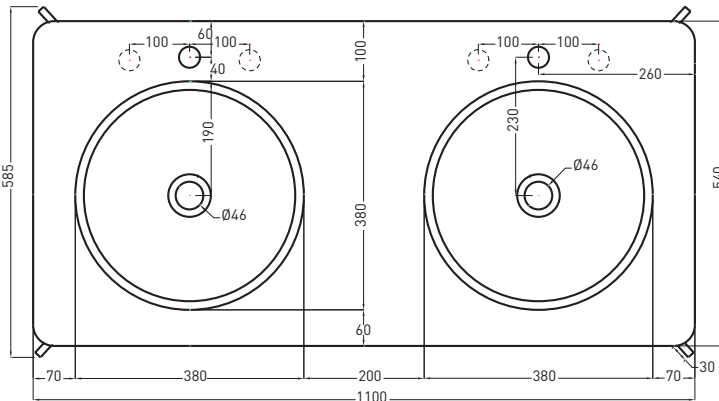

Catino Doppio

catino doppio 110 con cassetto
catino doppio 110 with drawer

cielo
handmade in Italy

ACCESSORI/ACCESSORIES:

PIL01 - Piletta universale click-clack CROMO con coperchio in ceramica / Universal click-clack drain in CHROME with ceramic lid

PIL01NM - Piletta universale click-clack NERO MATT con coperchio in ceramica / Universal click-clack drain in MATT BLACK with ceramic lid

PIL01BR - Piletta universale click-clack BRONZO con coperchio in ceramica / Universal click-clack drain in BRONZE with ceramic lid

SISP - Sifone CROMO / CHROME siphon

SIFN - Sifone NERO MATT / MATT BLACK siphon

SIFBR - Sifone BRONZO / BRONZE siphon

NOTE/NOTES

Lavabo in ceramica; Cassetto in legno;
Struttura in acciaio verniciato
Wasbasin made of ceramic; Drawer made of wood
or marble; Frame made of painted stainless steel.

NOTE/NOTES

La verniciatura del cassetto è leggermente goffrata.
The drawer laquering is slightly textured.

FINITURE LAVABO

WASHBASIN FINISHES

○ Bianco/white - glossy

Le Terre di Cielo

○ Talco	● Arenaria
○ Pomice	● Avena
○ Brina	● Lino
● Basalto	● Agave
● Lavagna	● Muschio
● Cemento	● Polvere
● Fango	● Cipria
● Cacao	● Canapa

FINITURE STRUTTURA

FRAMEWORK FINISHES

verniciature/coatings

- Nero Matt
- Bronzo Spazzolato
- Titanio

FINITURE CASSETTO IN LEGNO

WOODEN DRAWER FINISHES

laccature/laquerings

○ Talco	● Avena
○ Pomice	● Cemento
○ Brina	● Basalto
● Arenaria	● Muschio

essenze legno/wood essences

● Rovere Grigio	● Rovere Nero
● Rovere Sbiancato	● Eucalipto
● Rovere Naturale	

Novembre 2016

TOP

* WATER OUTLET WITH art. SIFTIB / SIFN

** WATER INLET (HOT-COLD)

ATTENZIONE: