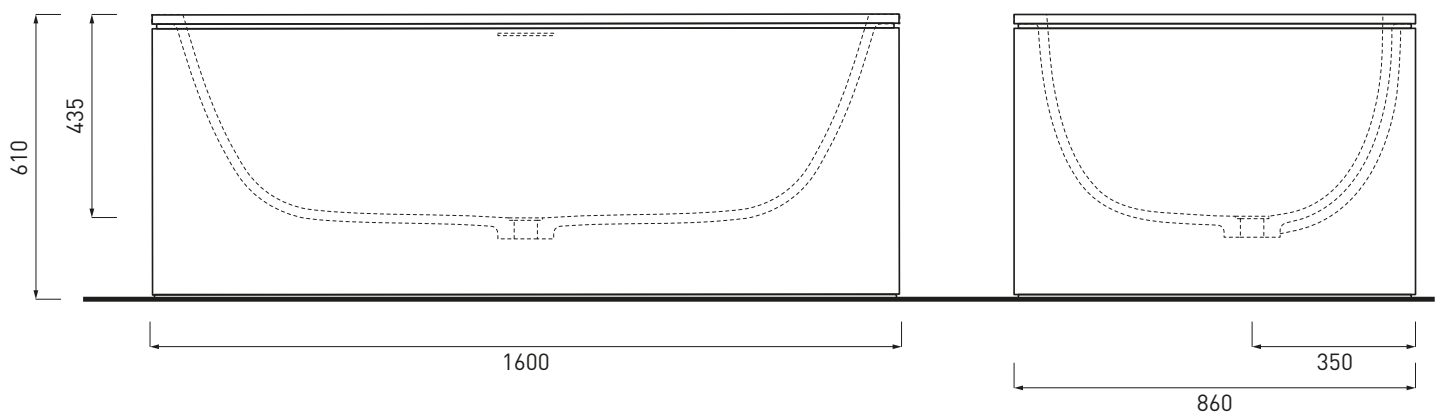

ATTENZIONE:
Superfici, pesi e misure riportate possono presentare leggere differenze rispetto ai pezzi reali. L'azienda si riserva di cambiare schede tecniche e caratteristiche di funzionamento degli articoli in ogni momento e senza necessità di preavviso.

ATTENTION:
Surfaces, weights and dimensions can show some little differences compared to the real item. The company reserves the right to change any technical specifications/dimension and/or operating characteristics of the products at any time and without giving notice.