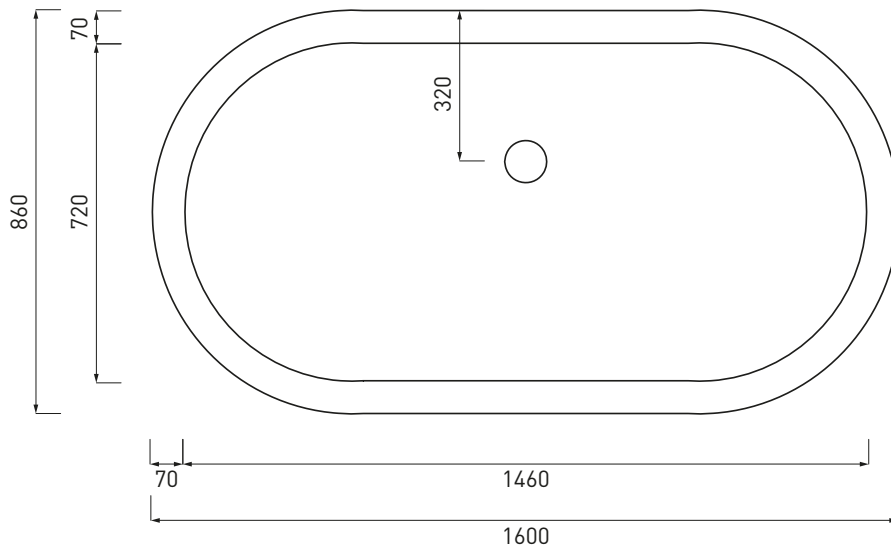

ATTENZIONE:
Superfici, pesi e misure riportate possono presentare leggere differenze rispetto ai pezzi reali. L'azienda si riserva di cambiare schede tecniche e caratteristiche di funzionamento degli articoli in ogni momento e senza necessità di preavviso.

ATTENTION:
Surfaces, weights and dimensions can show some little differences compared to the real item. The company reserves the right to change any technical specifications/dimension and/or operating characteristics of the products at any time and without giving notice.