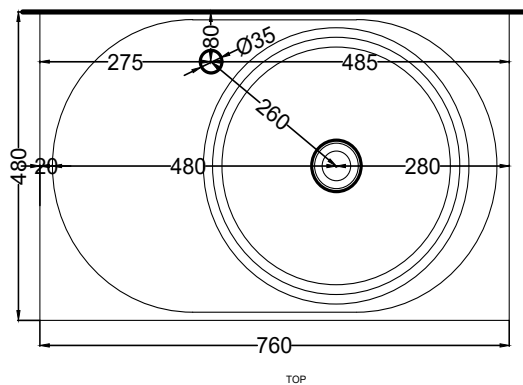

Delfo - art. DEC76L - DEC76E - DEPI076

mobile sospeso 76 liscio con bacinella versione destra
suspended cabinet 76 with washbasin right version

cielo

PESO NETTO/NET WEIGHT: 34,5 Kg (mobile/ forniture) + Kg (piano/tray)

PCS PALLET:

PCS PALLET CONTAINER:

ACCESSORI/ACCESSORIES:

PIL01 - Piletta universale click-clack CROMO con coperchio in ceramica / *Universal click-clack drain in CHROME with ceramic lid*

PIL01NM - Piletta universale click-clack NERO MATT con coperchio in ceramica / *Universal click-clack drain in MATT BLACK with ceramic lid*

PIL01BR - Piletta universale click-clack BRONZO con coperchio in ceramica / *Universal click-clack drain in BRONZE with ceramic lid*

PIL01CM - Piletta universale click-clack CEMENTO con coperchio in ceramica / *Universal click-clack drain in CEMENTO with ceramic lid*

SISP - Sifone CROMO / *CHROME siphon*

SIFN - Sifone NERO MATT / *MATT BLACK siphon*

SIFBR - Sifone BRONZO / *BRONZE siphon*

SIFCM - Sifone CEMENTO / *CEMENTO siphon*

FINITURE MOBILE

CABINET FINISHES

laccature/laquerings

● Talco	● Avena
● Pomice	● Cemento
● Brina	● Basalto
● Arenaria	● Muschio

2. *essenze legno/wood essences*

● Rovere Grigio	● Eucalipto
● Rovere Sbiancato	
● Rovere Naturale	
● Rovere Nero	

FINITURE LAVABO / TOP

WASHBASIN / TOP FINISHES

● Bianco/white - glossy

Le Terre di Cielo

● Talco	● Arenaria
● Pomice	● Avena
● Brina	● Lino
● Basalto	● Agave
● Lavagna	● Muschio
● Cemento	● Polvere
● Fango	● Cipria
● Cacao	● Canapa

Le Acque di Cielo

● Oltremare
● Smeraldo
● Alga
● Corallo
● Ninfea
● Anemone

NOTE/NOTES

DoP No. 14688.01

Settembre 2021

TOP

FRONT

SIDE

* = water outlet with SISP/SIFN/SIFCM/SIFBR
** = water inlet (hot/cold)
* = fixings