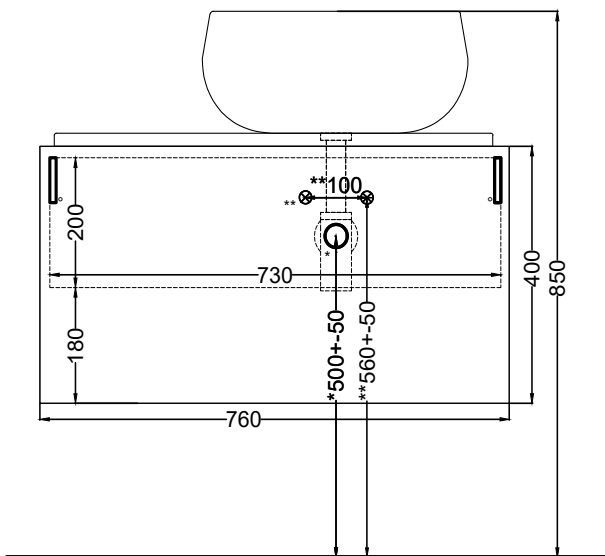

Delfo - art. DEC76L - DEC76E - DEPI076

mobile sospeso 76 liscio con bacinella versione destra
suspended cabinet 76 with washbasin right version

cielo

PESO NETTO/NET WEIGHT: 34,5 Kg (mobile/ forniture) + Kg (piano/tray)

PCS PALLET:

PCS PALLET CONTAINER:

ACCESSORI/ACCESSORIES:

PIL01 - Piletta universale click-clack CROMO con coperchio in ceramica / *Universal click-clack drain in CHROME with ceramic lid*

PIL01NM - Piletta universale click-clack NERO MATT con coperchio in ceramica / *Universal click-clack drain in MATT BLACK with ceramic lid*

PIL01BR - Piletta universale click-clack BRONZO con coperchio in ceramica / *Universal click-clack drain in BRONZE with ceramic lid*

PIL01CM - Piletta universale click-clack CEMENTO con coperchio in ceramica / *Universal click-clack drain in CEMENTO with ceramic lid*

SISP - Sifone CROMO / *CHROME siphon*

SIFN - Sifone NERO MATT / *MATT BLACK siphon*

SIFBR - Sifone BRONZO / *BRONZE siphon*

SIFCM - Sifone CEMENTO / *CEMENTO siphon*

FINITURE MOBILE

CABINET FINISHES

laccature/laquerings

● Talco	● Avena
● Pomice	● Cemento
● Brina	● Basalto
● Arenaria	● Muschio

2. *essenze legno/wood essences*

● Rovere Grigio	● Eucalipto
● Rovere Sbiancato	
● Rovere Naturale	
● Rovere Nero	

FINITURE LAVABO / TOP

WASHBASIN / TOP FINISHES

● Bianco/white - glossy

Le Terre di Cielo

● Talco	● Arenaria
● Pomice	● Avena
● Brina	● Lino
● Basalto	● Agave
● Lavagna	● Muschio
● Cemento	● Polvere
● Fango	● Cipria
● Cacao	● Canapa

Le Acque di Cielo

● Oltremare
● Smeraldo
● Alga
● Corallo
● Ninfea
● Anemone

NOTE/NOTES

DoP No. 14688.01

Settembre 2021

TOP

FRONT

SIDE

* = water outlet with SISP/SIFN/SIFCM/SIFBR
** = water inlet (hot/cold)
* = fixings