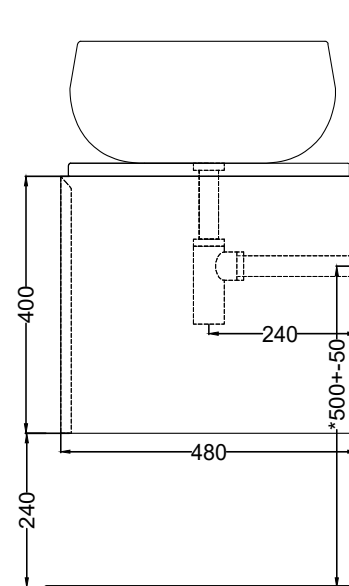

SIDE

* = water outlet with SISP/SIFN/SIFCM/SIFBR
** = water inlet (hot/cold)
* = fixings