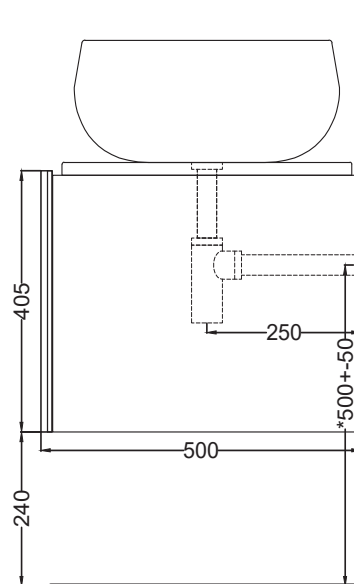

Delfo - art. DECD76E - DEPI076

mobile sospeso 76 a doghe con bacinella versione destra
suspended cabinet 76 with washbasin right version

cielo

PESO NETTO/NET WEIGHT: ,Kg (mobile/ forniture) + Kg (piano/tray)

PCS PALLET:

PCS PALLET CONTAINER:

ACCESSORI/ACCESSORIES:

PIL01 - Piletta universale click-clack CROMO con coperchio in ceramica / *Universal click-clack drain in CHROME with ceramic lid*

PIL01NM - Piletta universale click-clack NERO MATT con coperchio in ceramica / *Universal click-clack drain in MATT BLACK with ceramic lid*

PIL01BR - Piletta universale click-clack BRONZO con coperchio in ceramica / *Universal click-clack drain in BRONZE with ceramic lid*

PIL01CM - Piletta universale click-clack CEMENTO con coperchio in ceramica / *Universal click-clack drain in CEMENTO with ceramic lid*

SISP - Sifone CROMO / *CHROME siphon*

SIFN - Sifone NERO MATT / *MATT BLACK siphon*

SIFBR - Sifone BRONZO / *BRONZE siphon*

SIFCM - Sifone CEMENTO / *CEMENTO siphon*

FINITURE MOBILE
CABINET FINISHES

essenze legno/wood essences

- Rovere Grigio
- Rovere Sbiancato
- Rovere Naturale
- Rovere Nero
- Eucalipto

FINITURE LAVABO / TOP
WASHBASIN / TOP FINISHES

Bianco/white - glossy

Le Terre di Cielo

- Talco
- Pomice
- Brina
- Basalto
- Lavagna
- Cemento
- Fango
- Cacao
- Arenaria
- Avena
- Lino
- Agave
- Muschio
- Polvere
- Cipria
- Canapa

Le Acque di Cielo

- Oltremare
- Smeraldo
- Alga
- Corallo
- Ninfea
- Anemone

NOTE/NOTES

DoP No. 14688.01

Settembre 2021

FRONT

SIDE