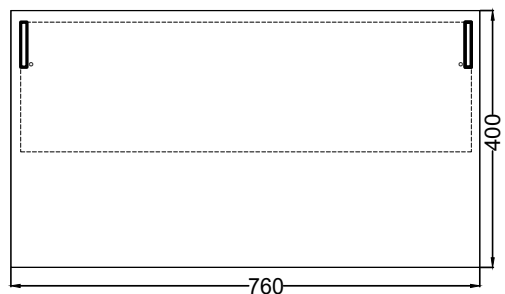

Delfo - art. DEC76LSF - DEC76ESF

mobile sospeso 76 liscio
suspended smooth 76 cabinet

cielo

PESO NETTO/NET WEIGHT: 35 Kg

**PCS PALLET:
PCS PALLET CONTAINER:**

ACCESSORI/ACCESSORIES:

FINITURE MOBILE

CABINET FINISHES

laccature/laquerings

● Talco	● Avena
● Pomice	● Cemento
● Brina	● Basalto
● Arenaria	● Muschio

essenze legno/wood essences

● Rovere Grigio	● Rovere Nero
● Rovere Sbiancato	● Eucalipto
● Rovere Naturale	

NOTE/NOTES

Settembre 2021

* = fixings

FRONT