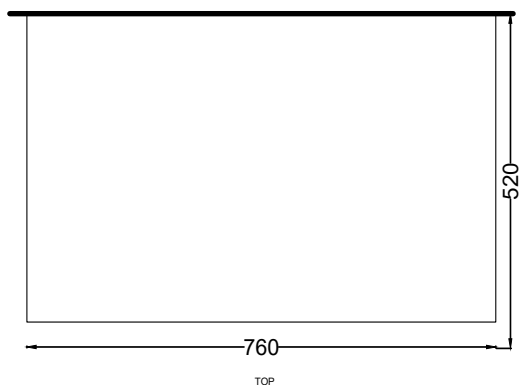

Delfo - art. DEC76LSF - DEC76ESF

mobile sospeso 76 liscio
suspended smooth 76 cabinet

cielo

PESO NETTO/NET WEIGHT: 35 Kg

**PCS PALLET:
PCS PALLET CONTAINER:**

ACCESSORI/ACCESSORIES:

FINITURE MOBILE

CABINET FINISHES

laccature/laquerings

● Talco	● Avena
● Pomice	● Cemento
● Brina	● Basalto
● Arenaria	● Muschio

essenze legno/wood essences

● Rovere Grigio	● Rovere Nero
● Rovere Sbiancato	● Eucalipto
● Rovere Naturale	

NOTE/NOTES

Settembre 2021

* = fixings

FRONT