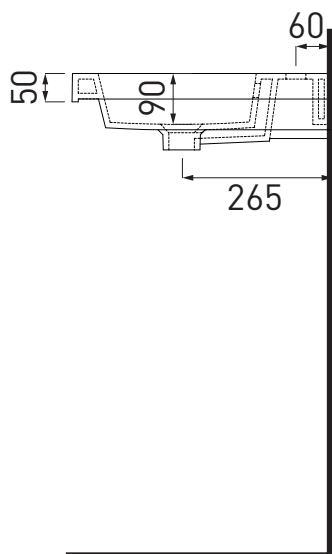

ATTENZIONE:
Le misure d'installazione possono presentare leggere differenze rispetto ai pezzi reali in considerazione delle caratteristiche del prodotto ceramico. L'azienda si riserva di cambiare schede tecniche e caratteristiche di funzionamento degli articoli in ogni momento e senza necessità di preavviso. I pesi possono subire variazioni fino al 20%.

ATTENTION:
Measure details can show some little difference respect real items, following typical characteristics of ceramics articles production. The company reserves the right to change any technical specifications/dimension and/or operating characteristics of the products at any time and without giving notice. The ceramic items weight may vary up to 20%.