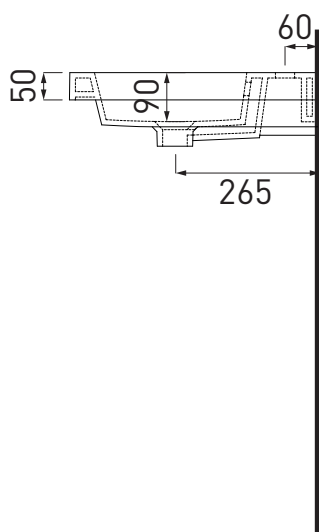

ATTENZIONE:
Le misure d'installazione possono presentare leggere differenze rispetto ai pezzi reali in considerazione delle caratteristiche del prodotto ceramico. L'azienda si riserva di cambiare schede tecniche e caratteristiche di funzionamento degli articoli in ogni momento e senza necessità di preavviso. I pesi possono subire variazioni fino al 20%.

ATTENTION:
Measure details can show some little difference respect real items, following typical characteristics of ceramics articles production. The company reserves the right to change any technical specifications/dimension and/or operating characteristics of the products at any time and without giving notice. The ceramic items weight may vary up to 20%.