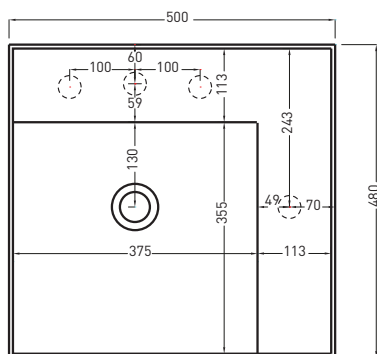

Enjoy - art. EJLAA50

lavabo rettangolare
rectangular washbasin

cielo

handmade in Italy

PESO NETTO/NET WEIGHT: 14,25 Kg

PCS PALLET: 20

PCS PALLET CONTAINER: 34

ACCESSORI/ACCESSORIES:

PIL01 - Piletta click clack con/senza troppo pieno con coperchio in ceramica / Push open ceramic waste for washbasins with/without overflow

FINITURE

FINISHES

● Bianco/white - glossy

Le Terre di Cielo

● Talco	● Arenaria
● Pomice	● Avena
● Brina	● Lino
● Basalto	● Agave
● Lavagna	● Muschio
● Cemento	● Polvere
● Fango	● Cipria
● Cacao	● Canapa

NOTE/NOTES

Marzo 2017

TOP

ATTENZIONE:

ATTENTION: