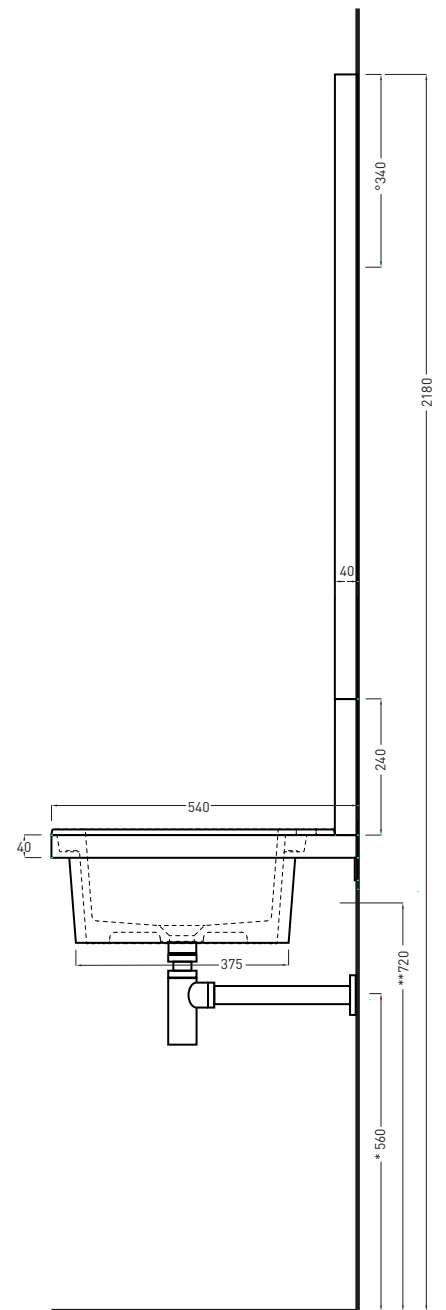

SIDE

- WATER OUTLET WITH art. SIFTIB / SIFN
- ** WATER INLET (HOT-COLD)
- ° WALL FIXINGS