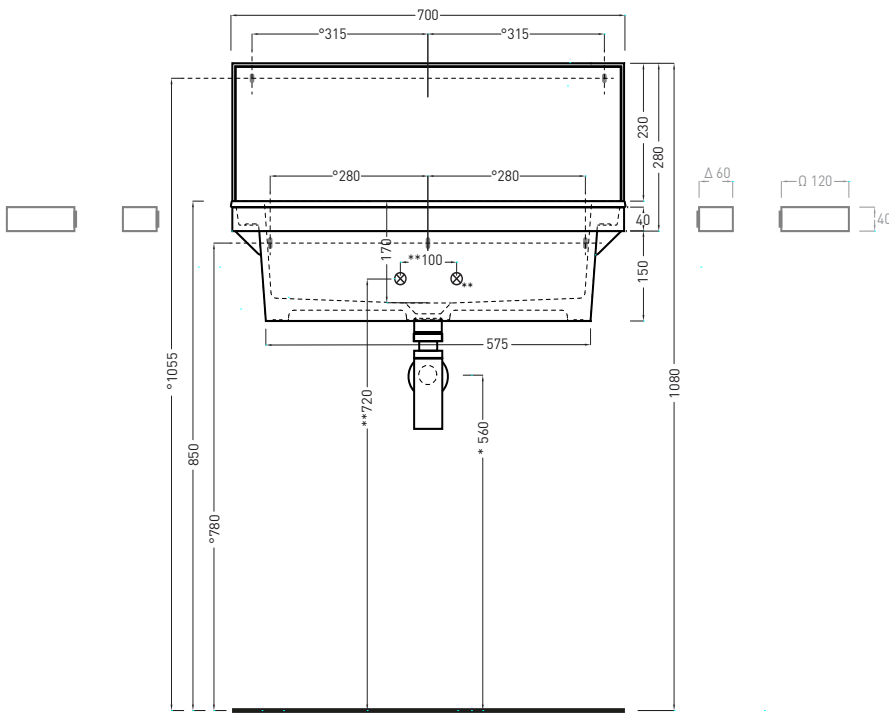

Elle Ovale

Elle Ovale washbasin with mirror

cielo
handmade in Italy

Novembre 2018

FRONT

- WATER OUTLET WITH art. SIFTIB / SIFN
- ** WATER INLET (HOT-COLD)
- ° WALL FIXINGS