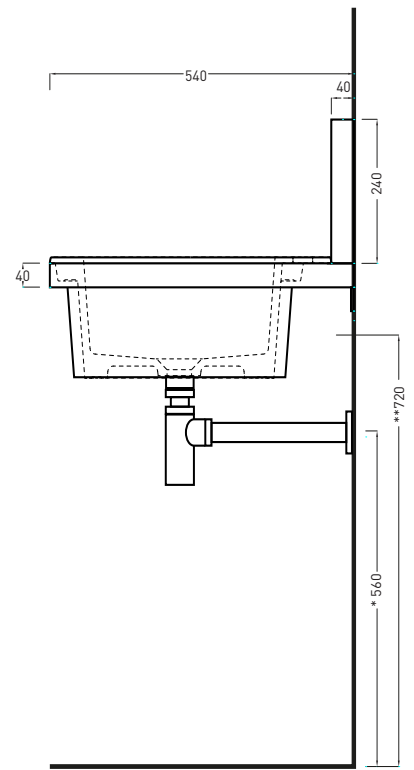

SIDE

- WATER OUTLET WITH art. SIFTIB / SIFN
- ** WATER INLET (HOT-COLD)
- ° WALL FIXINGS