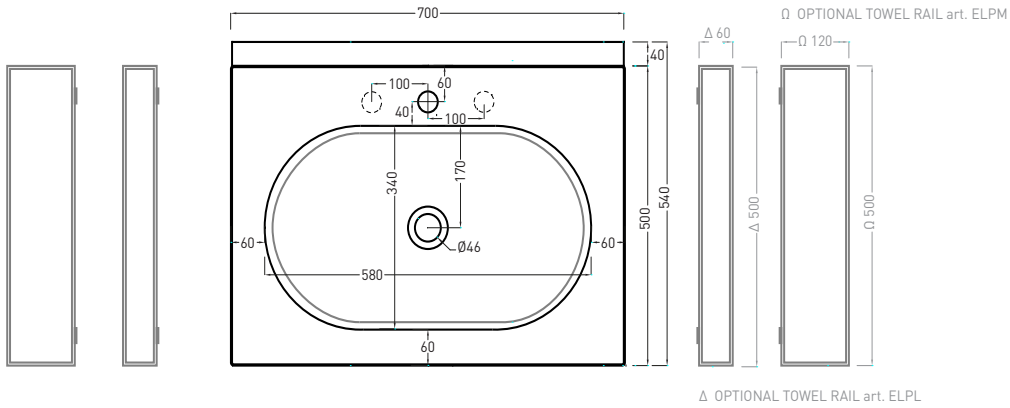

Elle Ovale

Elle Ovale washbasin with mirror

cielo
handmade in Italy

Novembre 2018

TOP