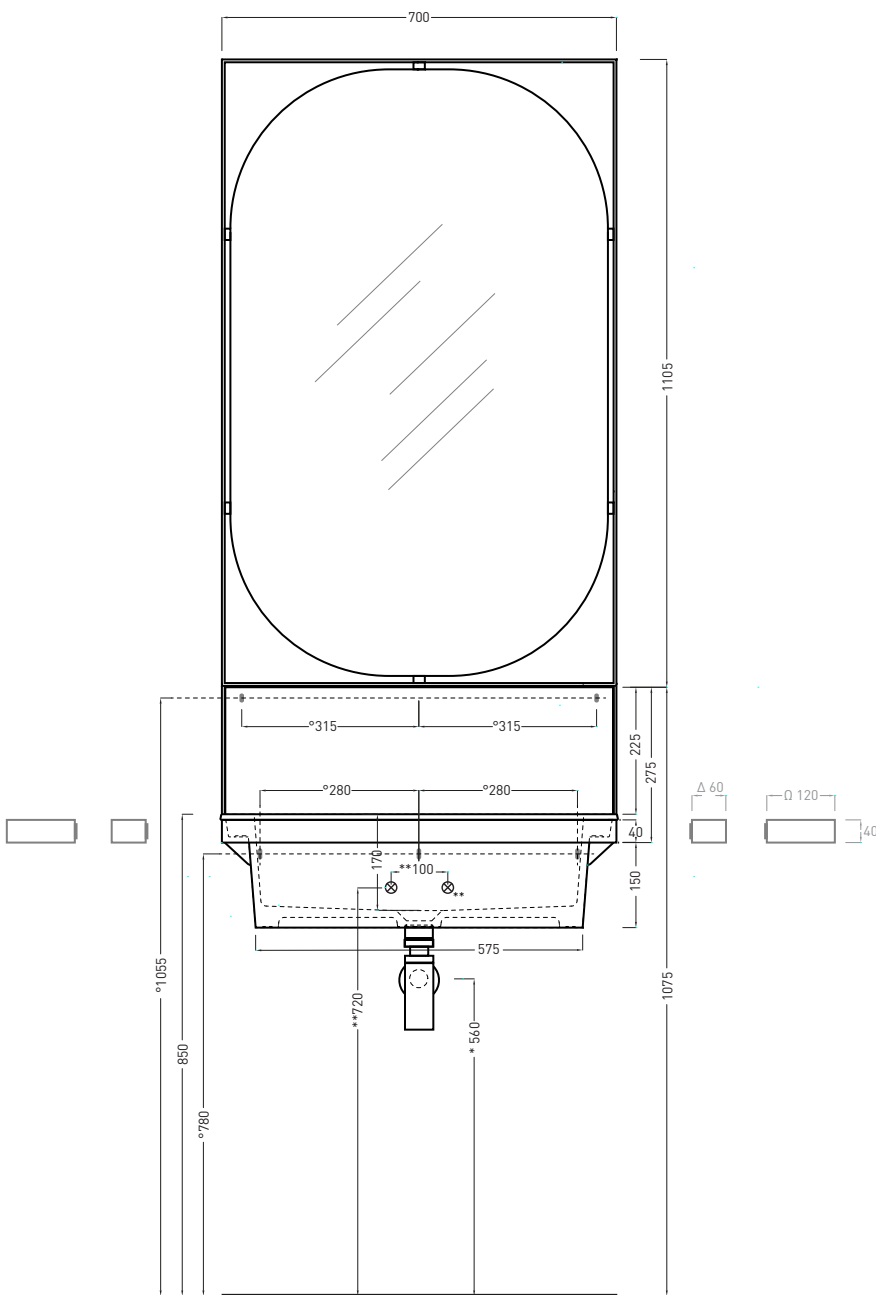

Elle Ovale con specchio

Elle Ovale washbasin with mirror

cielo
handmade in Italy

Novembre 2018

FRONT

- WATER OUTLET WITH art. SIFTIB / SIFN
- ** WATER INLET (HOT-COLD)
- ° WALL FIXINGS