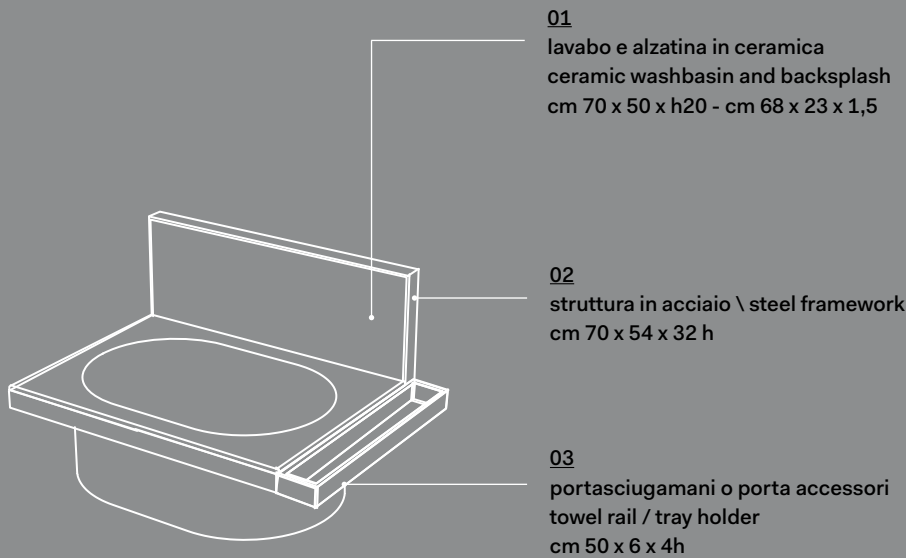

Predisposizione fori rubinetteria \ predisposition of tap holes

lavabo monoforo predisposto
3 fori, senza foro su richiesta
washbasin with one hole
prepared 3 holes, without tap
hole on requeste

alzatina \ backsplash:
i fori rubinetto dovranno essere
eseguiti a cura dell'installatore
the tap holes must be carried out
by the installer

ATTENZIONE:

Quando utilizzato il foro centrale, non è possibile installare rubinetteria con saltarello. Solo sistemi push-to-open.

ATTENTION:

When the central hole is used, faucets with pop-up drain cannot be installed. Only push-to-open drains.

ATTENZIONE:

In caso di rubinetteria a parete, accertarsi che il modello scelto preveda una prolunga di raccordo per compensare la distanza di 40mm dalla parete.

ATTENTION:

In case of wall mounted taps, check if the model allows extended connection in order to compensate the 40mm distance from the wall.