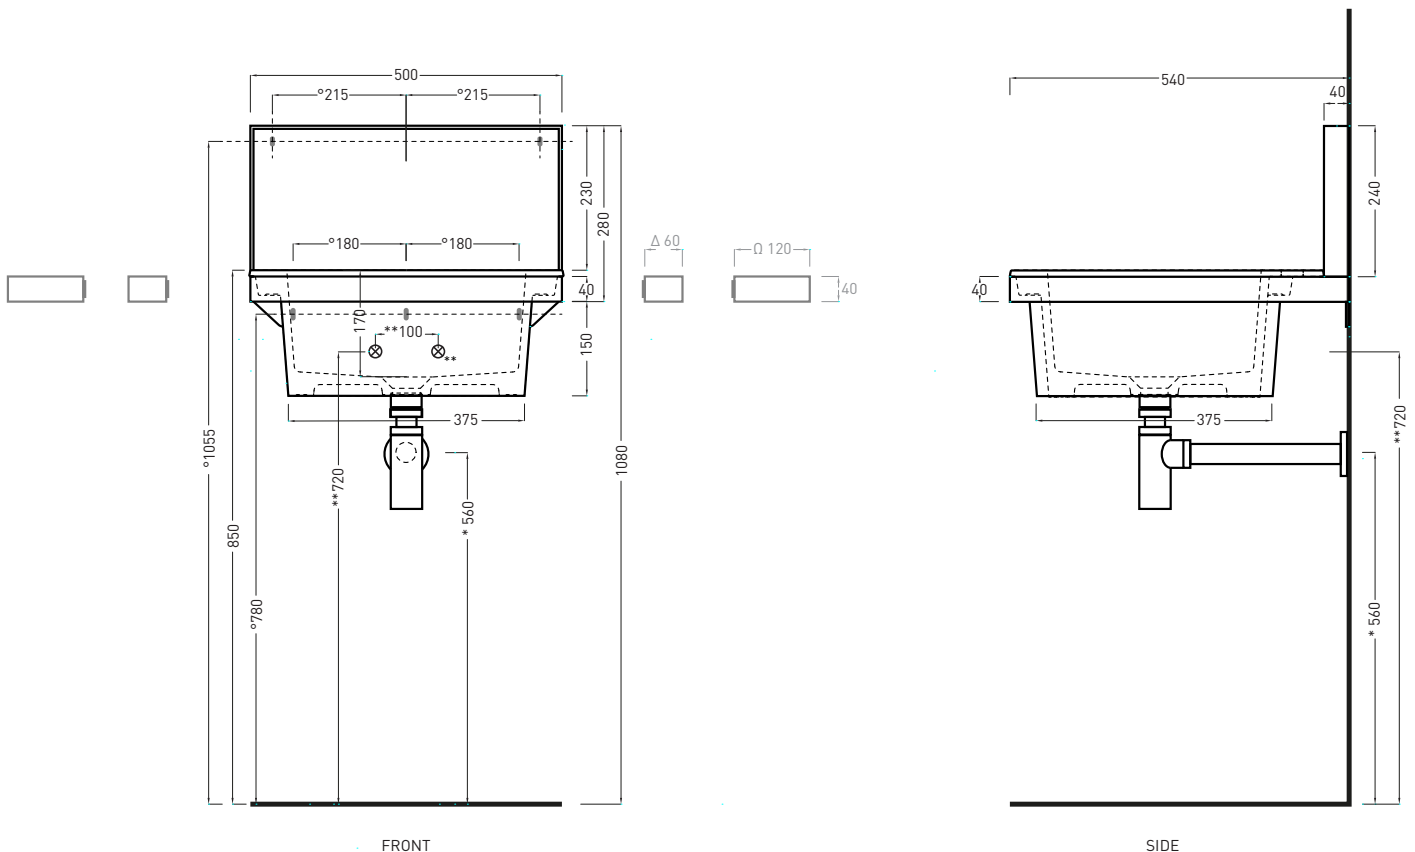

- WATER OUTLET WITH art. SIFTIB / SIFN
- ** WATER INLET (HOT-COLD)
- ° WALL FIXINGS

ATTENZIONE:
Superfici, pesi e misure riportate possono presentare leggere differenze rispetto ai pezzi reali, in considerazione e accordo delle caratteristiche di tolleranza intrinseche del materiale ceramico e del suo processo produttivo. L'azienda si riserva di cambiare schede tecniche e caratteristiche di funzionamento degli articoli in ogni momento e senza necessità di preavviso.

ATTENTION:
Surfaces, weights and dimensions can show some little differences compared to the real item, following typical intrinsic characteristics of ceramics material and production. The company reserves the right to change any technical specifications/ dimension and/or operating characteristics of the products at any time and without giving notice.