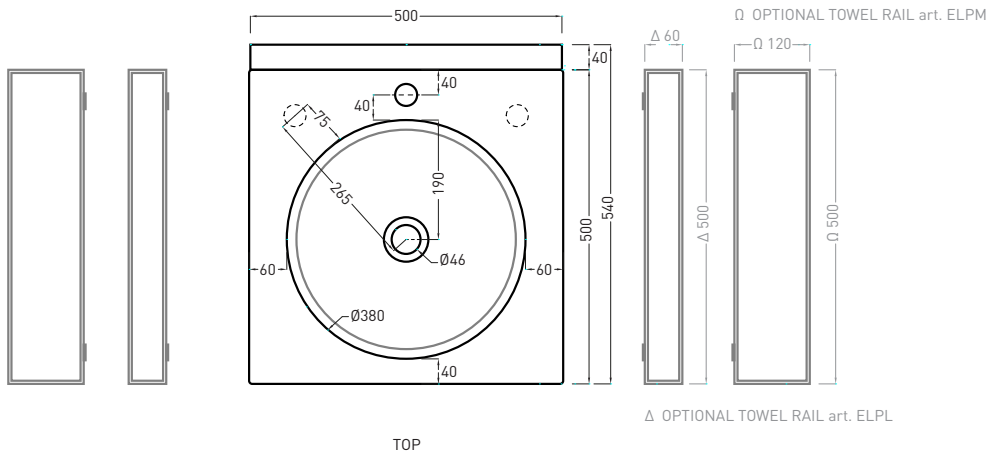

- WATER OUTLET WITH art. SIFTIB / SIFN
- ** WATER INLET (HOT-COLD)
- ° WALL FIXINGS

ATTENZIONE:
Superfici, pesi e misure riportate possono presentare leggere differenze rispetto ai pezzi reali, in considerazione e accordo delle caratteristiche di tolleranza intrinseche del materiale ceramico e del suo processo produttivo. L'azienda si riserva di cambiare schede tecniche e caratteristiche di funzionamento degli articoli in ogni momento e senza necessità di preavviso.

ATTENTION:
Surfaces, weights and dimensions can show some little differences compared to the real item, following typical intrinsic characteristics of ceramics material and production. The company reserves the right to change any technical specifications/ dimension and/or operating characteristics of the products at any time and without giving notice.