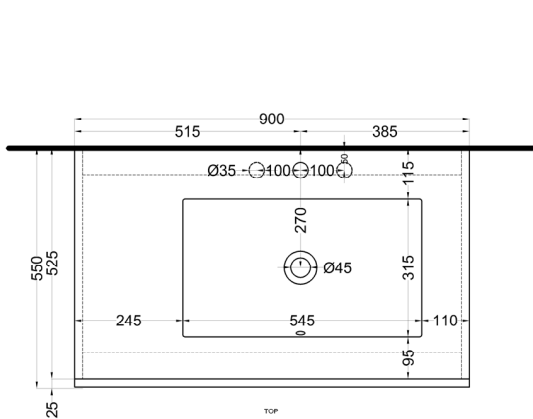

lavabo sottopiano con piano e mensola - lavabo a destra

Undercounter washbasin with countertop and shelf - washbasin on the right side

lavabo / washbasin
art. FILASPR58
kg. 11,50

base / base unit
art. FIB90L (kg. 7,50)
art. FIB90E (kg. 7,50)

top / countertop
art. FIP90DX (kg. 11,50)
art. FIP90MDX (kg. 18,00)

mensola / shelf
art. FIM90L (kg. 8,50)
art. FIM90E (kg. 8,50)

NOTE/NOTES

Disponibile nell'opzione senza foro rubinetto (piano art. FIP90DXSF / FIP90MDXSF)
Available the option without tap hole (countertop art. FIP90DXSF / FIP90MDXSF)

Gennaio 2026

* = water outlet (with standard siphon)
** = water inlet (hot/cold)
° = fixings

ATTENZIONE:

Superfici, pesi e misure riportate possono presentare leggere differenze rispetto ai pezzi reali, in considerazione e accordo delle caratteristiche di tolleranza intrinseche del materiale ceramico e del suo processo produttivo. L'azienda si riserva di cambiare schede tecniche e caratteristiche di funzionamento degli articoli in ogni momento e senza necessità di preavviso.

ATTENTION:

Surfaces, weights and dimensions can show some little differences compared to the real item, following typical intrinsic characteristics of ceramics material and production. The company reserves the right to change any technical specifications/dimension and/or operating characteristics of the products at any time and without giving notice.