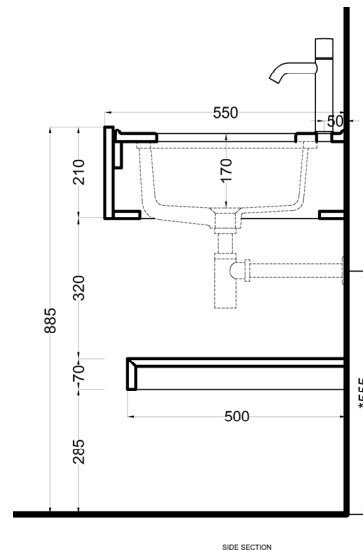

lavabo sottopiano con piano e mensola - lavabo a sinistra

Undercounter washbasin with countertop and shelf - washbasin on the left side

base / base unit
art. FIB90L (kg. 7,50)
art. FIB90E (kg. 7,50)

mensola / shelf
art. FIM90L (kg. 8,50)
art. FIM90E (kg. 8,50)

NOTE/NOTES

Disponibile nell'opzione senza foro rubinetto (piano art. FIP90SXSF / FIP90MSXSF)
Available the option without tap hole (countertop art. FIP90SXSF / FIP90MSXSF)

Gennaio 2026

* = water outlet (with standard siphon)
** = water inlet (hot/cold)
° = fixings

ATTENZIONE:

Superfici, pesi e misure riportate possono presentare leggere differenze rispetto ai pezzi reali, in considerazione e accordo delle caratteristiche di tolleranza intrinseche del materiale ceramico e del suo processo produttivo. L'azienda si riserva di cambiare schede tecniche e caratteristiche di funzionamento degli articoli in ogni momento e senza necessità di preavviso.

ATTENTION:

Surfaces, weights and dimensions can show some little differences compared to the real item, following typical intrinsic characteristics of ceramics material and production. The company reserves the right to change any technical specifications/dimension and/or operating characteristics of the products at any time and without giving notice.