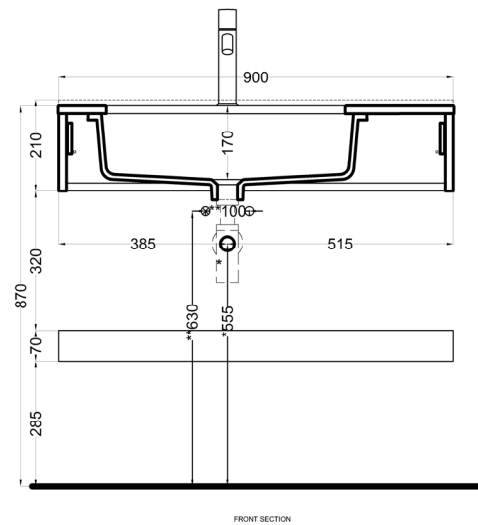

lavabo sottopiano con piano e mensola - lavabo a sinistra

Undercounter washbasin with countertop and shelf - washbasin on the left side

base / base unit
art. FIB90L (kg. 7,50)
art. FIB90E (kg. 7,50)

mensola / shelf
art. FIM90L (kg. 8,50)
art. FIM90E (kg. 8,50)

NOTE/NOTES

Disponibile nell'opzione senza foro rubinetto (piano art. FIP90SXSF / FIP90MSXSF)
Available the option without tap hole (countertop art. FIP90SXSF / FIP90MSXSF)

Gennaio 2026

* = water outlet (with standard siphon)
** = water inlet (hot/cold)
° = fixings

ATTENZIONE:

Superfici, pesi e misure riportate possono presentare leggere differenze rispetto ai pezzi reali, in considerazione e accordo delle caratteristiche di tolleranza intrinseche del materiale ceramico e del suo processo produttivo. L'azienda si riserva di cambiare schede tecniche e caratteristiche di funzionamento degli articoli in ogni momento e senza necessità di preavviso.

ATTENTION:

Surfaces, weights and dimensions can show some little differences compared to the real item, following typical intrinsic characteristics of ceramics material and production. The company reserves the right to change any technical specifications/dimension and/or operating characteristics of the products at any time and without giving notice.