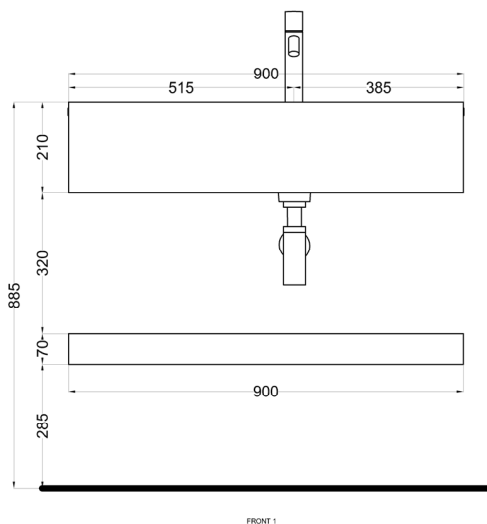

lavabo sottopiano con piano e mensola - lavabo a destra

Undercounter washbasin with countertop and shelf - washbasin on the right side

lavabo / washbasin
art. FILASPR58
kg. 11,50

base / base unit
art. FIB90L (kg. 7,50)
art. FIB90E (kg. 7,50)

top / countertop
art. FIP90DX (kg. 11,50)
art. FIP90MDX (kg. 18,00)

mensola / shelf
art. FIM90L (kg. 8,50)
art. FIM90E (kg. 8,50)

NOTE/NOTES

Disponibile nell'opzione senza foro rubinetto (piano art. FIP90DXSF / FIP90MDXSF)
Available the option without tap hole (countertop art. FIP90DXSF / FIP90MDXSF)

Gennaio 2026

* = water outlet (with standard siphon)
** = water inlet (hot/cold)
° = fixings

ATTENZIONE:

Superfici, pesi e misure riportate possono presentare leggere differenze rispetto ai pezzi reali, in considerazione e accordo delle caratteristiche di tolleranza intrinseche del materiale ceramico e del suo processo produttivo. L'azienda si riserva di cambiare schede tecniche e caratteristiche di funzionamento degli articoli in ogni momento e senza necessità di preavviso.

ATTENTION:

Surfaces, weights and dimensions can show some little differences compared to the real item, following typical intrinsic characteristics of ceramics material and production. The company reserves the right to change any technical specifications/dimension and/or operating characteristics of the products at any time and without giving notice.