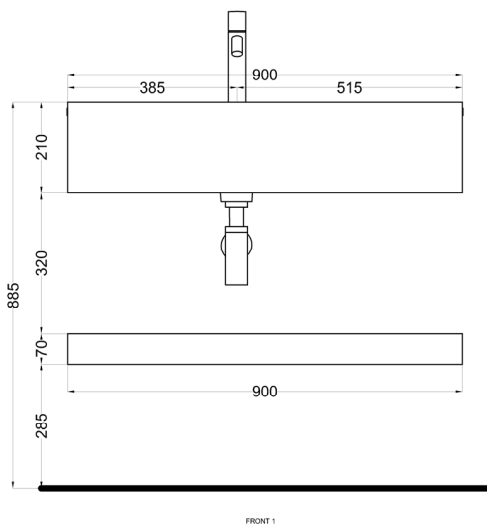

lavabo sottopiano con piano e mensola - lavabo a sinistra

Undercounter washbasin with countertop and shelf - washbasin on the left side

base / base unit
art. FIB90L (kg. 7,50)
art. FIB90E (kg. 7,50)

mensola / shelf
art. FIM90L (kg. 8,50)
art. FIM90E (kg. 8,50)

NOTE/NOTES

Disponibile nell'opzione senza foro rubinetto (piano art. FIP90SXSF / FIP90MSXSF)
Available the option without tap hole (countertop art. FIP90SXSF / FIP90MSXSF)

Gennaio 2026

* = water outlet (with standard siphon)
** = water inlet (hot/cold)
° = fixings

ATTENZIONE:

Superfici, pesi e misure riportate possono presentare leggere differenze rispetto ai pezzi reali, in considerazione e accordo delle caratteristiche di tolleranza intrinseche del materiale ceramico e del suo processo produttivo. L'azienda si riserva di cambiare schede tecniche e caratteristiche di funzionamento degli articoli in ogni momento e senza necessità di preavviso.

ATTENTION:

Surfaces, weights and dimensions can show some little differences compared to the real item, following typical intrinsic characteristics of ceramics material and production. The company reserves the right to change any technical specifications/dimension and/or operating characteristics of the products at any time and without giving notice.