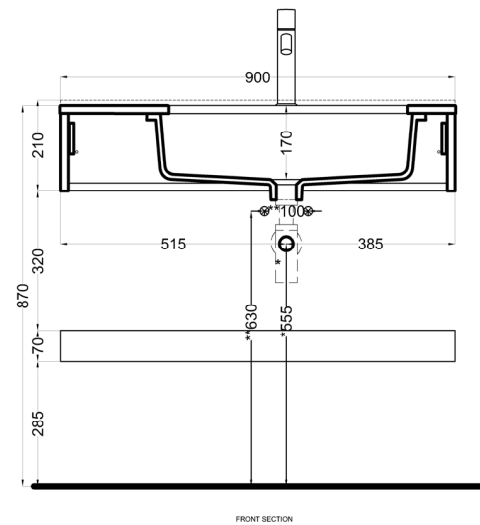

lavabo sottopiano con piano e mensola - lavabo a destra

Undercounter washbasin with countertop and shelf - washbasin on the right side

lavabo / washbasin
art. FILASPR58
kg. 11,50

base / base unit
art. FIB90L (kg. 7,50)
art. FIB90E (kg. 7,50)

top / countertop
art. FIP90DX (kg. 11,50)
art. FIP90MDX (kg. 18,00)

mensola / shelf
art. FIM90L (kg. 8,50)
art. FIM90E (kg. 8,50)

NOTE/NOTES

Disponibile nell'opzione senza foro rubinetto (piano art. FIP90DXSF / FIP90MDXSF)
Available the option without tap hole (countertop art. FIP90DXSF / FIP90MDXSF)

Gennaio 2026

* = water outlet (with standard siphon)
** = water inlet (hot/cold)
° = fixings

ATTENZIONE:

Superfici, pesi e misure riportate possono presentare leggere differenze rispetto ai pezzi reali, in considerazione e accordo delle caratteristiche di tolleranza intrinseche del materiale ceramico e del suo processo produttivo. L'azienda si riserva di cambiare schede tecniche e caratteristiche di funzionamento degli articoli in ogni momento e senza necessità di preavviso.

ATTENTION:

Surfaces, weights and dimensions can show some little differences compared to the real item, following typical intrinsic characteristics of ceramics material and production. The company reserves the right to change any technical specifications/dimension and/or operating characteristics of the products at any time and without giving notice.