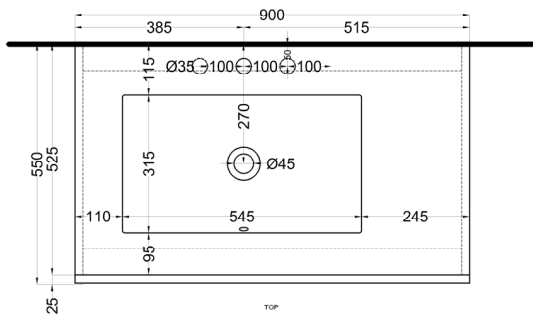

lavabo sottopiano con piano e mensola - lavabo a sinistra

Undercounter washbasin with countertop and shelf - washbasin on the left side

base / base unit
art. FIB90L (kg. 7,50)
art. FIB90E (kg. 7,50)

mensola / shelf
art. FIM90L (kg. 8,50)
art. FIM90E (kg. 8,50)

NOTE/NOTES

Disponibile nell'opzione senza foro rubinetto (piano art. FIP90SXSF / FIP90MSXSF)
Available the option without tap hole (countertop art. FIP90SXSF / FIP90MSXSF)

Gennaio 2026

* = water outlet (with standard siphon)
** = water inlet (hot/cold)
° = fixings

ATTENZIONE:

Superfici, pesi e misure riportate possono presentare leggere differenze rispetto ai pezzi reali, in considerazione e accordo delle caratteristiche di tolleranza intrinseche del materiale ceramico e del suo processo produttivo. L'azienda si riserva di cambiare schede tecniche e caratteristiche di funzionamento degli articoli in ogni momento e senza necessità di preavviso.

ATTENTION:

Surfaces, weights and dimensions can show some little differences compared to the real item, following typical intrinsic characteristics of ceramics material and production. The company reserves the right to change any technical specifications/dimension and/or operating characteristics of the products at any time and without giving notice.