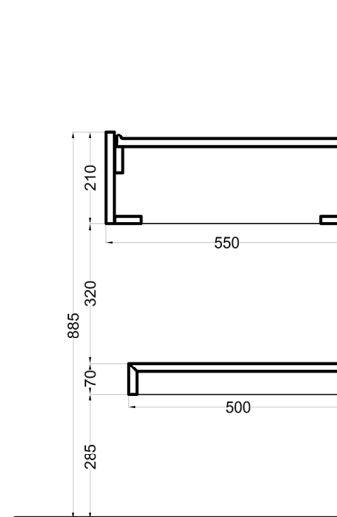

# cielo

top / countertop  
art. FIP90 (kg. 17,50)  
art. FIP90M (kg. 28,00)

base / base unit  
art. FIB90L (kg. 7,50)  
art. FIB90E (kg. 7,50)

mensola / shelf  
art. FIM90L (kg. 8,50)  
art. FIM90E (kg. 8,50)

Gennaio 2026

TOP

FRONT SECTION

FRONT 1

SIDE SECTION

\* = water outlet (with standard siphon)  
\*\* = water inlet (hot/cold)  
° = fixings