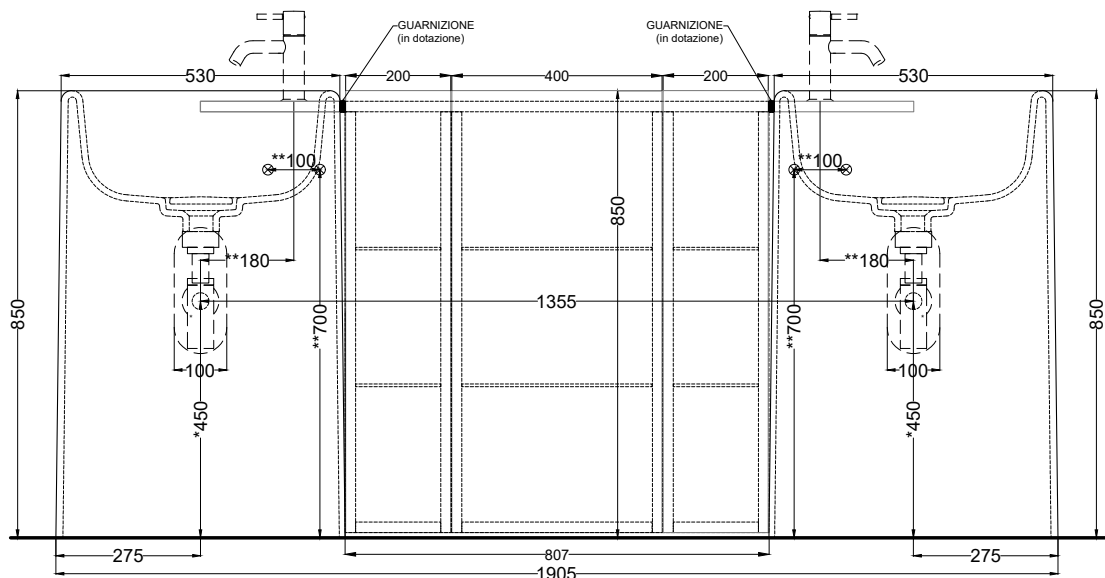

**mobile / cabinet**  
 art. ITMTCL / ITMTCLSF / ITMTCE / ITMTCESF  
 peso netto / net weight: 56,00 / 53,00 Kg

Aprile 2026

NOTE:

\* = water outlet (with standard siphon)  
 \*\* = water inlet (hot/cold)