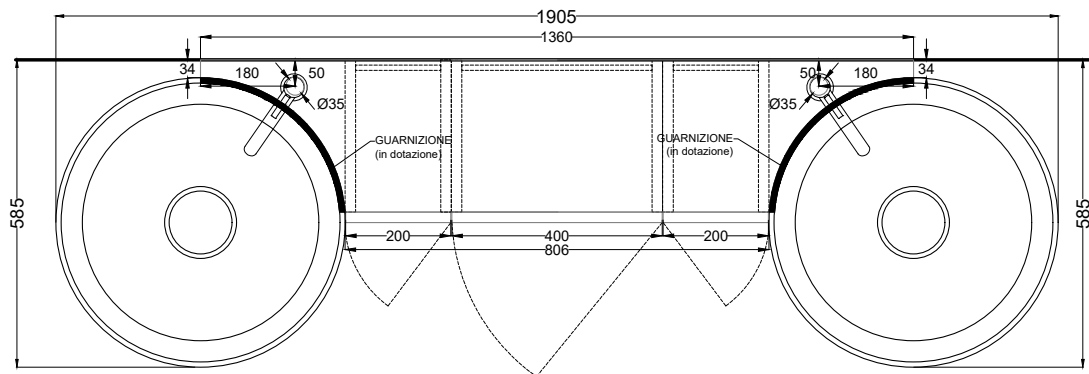

TOP

ATTENZIONE:
Superfici, pesi e misure riportate possono presentare leggere differenze rispetto ai pezzi reali, in considerazione e accordo delle caratteristiche di tolleranza intrinseche del materiale ceramico e del suo processo produttivo. L'azienda si riserva di cambiare schede tecniche e caratteristiche di funzionamento degli articoli in ogni momento e senza necessità di preavviso.

ATTENTION:
Surfaces, weights and dimensions can show some little differences compared to the real item, following typical intrinsic characteristics of ceramics material and production. The company reserves the right to change any technical specifications/ dimension and/or operating characteristics of the products at any time and without giving notice.