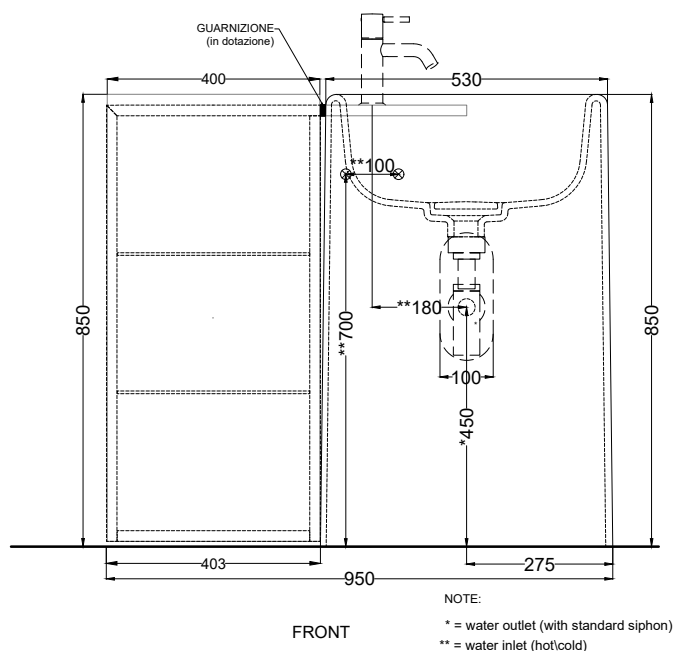

mobile / cabinet
art. ITMTML40SXL / ITMTML40SXL SF / ITMTML40SXE / ITMTML40SXE SF
peso netto / net weight: 28,30 / 26,30 Kg

Maggio 2026

ATTENZIONE:
Superfici, pesi e misure riportate possono presentare leggere differenze rispetto ai pezzi reali, in considerazione e accordo delle caratteristiche di tolleranza intrinseche del materiale ceramico e del suo processo produttivo. L'azienda si riserva di cambiare schede tecniche e caratteristiche di funzionamento degli articoli in ogni momento e senza necessità di preavviso.

ATTENTION:
Surfaces, weights and dimensions can show some little differences compared to the real item, following typical intrinsic characteristics of ceramics material and production. The company reserves the right to change any technical specifications/ dimension and/or operating characteristics of the products at any time and without giving notice.