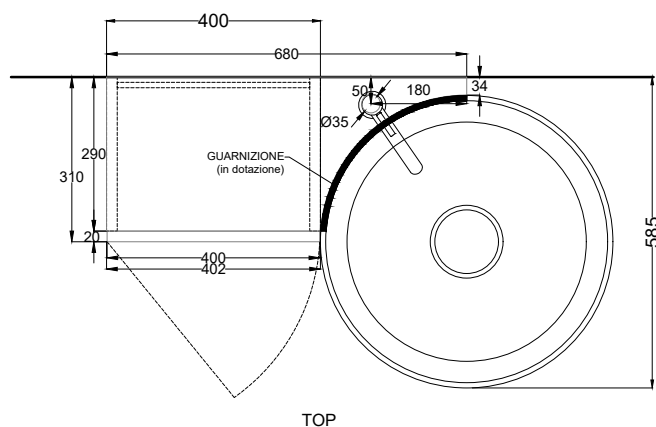

mobile / cabinet
art. ITMTML40SXL / ITMTML40SXL SF / ITMTML40SXE / ITMTML40SXE SF
peso netto / net weight: 28,30 / 26,30 Kg

Maggio 2026

ATTENZIONE:
Superfici, pesi e misure riportate possono presentare leggere differenze rispetto ai pezzi reali, in considerazione e accordo delle caratteristiche di tolleranza intrinseche del materiale ceramico e del suo processo produttivo. L'azienda si riserva di cambiare schede tecniche e caratteristiche di funzionamento degli articoli in ogni momento e senza necessità di preavviso.

ATTENTION:
Surfaces, weights and dimensions can show some little differences compared to the real item, following typical intrinsic characteristics of ceramics material and production. The company reserves the right to change any technical specifications/ dimension and/or operating characteristics of the products at any time and without giving notice.