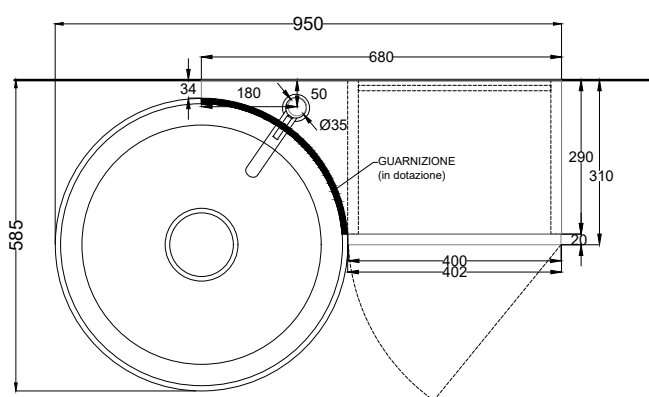

TOP

ATTENZIONE:
Superfici, pesi e misure riportate possono presentare leggere differenze rispetto ai pezzi reali, in considerazione e accordo delle caratteristiche di tolleranza intrinseche del materiale ceramico e del suo processo produttivo. L'azienda si riserva di cambiare schede tecniche e caratteristiche di funzionamento degli articoli in ogni momento e senza necessità di preavviso.

ATTENTION:
Surfaces, weights and dimensions can show some little differences compared to the real item, following typical intrinsic characteristics of ceramics material and production. The company reserves the right to change any technical specifications/ dimension and/or operating characteristics of the products at any time and without giving notice.