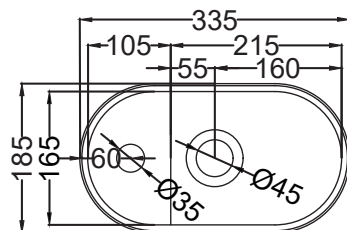

Les Petites - art. LPLAO/LPAOSF

lavabo da appoggio ovale monoforo
on-top oval washbasin with one hole

cielo

PESO NETTO/NET WEIGHT: 4,00 Kg

PCS PALLET: 60

PCS PALLET CONTAINER: 100

ACCESSORI/ACCESSORIES:

PIL01 - Piletta universale click-clack CROMO con coperchio in ceramica / Universal click-clak drain in CHROME with ceramic lid

PIL01NM - Piletta universale click-clack NERO MATT con coperchio in ceramica / Universal click-clak drain in MATT BLACK with ceramic lid

PIL01BR - Piletta universale click-clack BRONZO con coperchio in ceramica / Universal click-clak drain in BRONZE with ceramic lid

PIL01CM - Piletta universale click-clack CEMENTO con coperchio in ceramica / Universal click-clak drain in CEMENTO with ceramic lid

SISP - Sifone CROMO / CHROME siphon

SIFN - Sifone NERO MATT / MATT BLACK siphon

SIFBR - Sifone BRONZO / BRONZE siphon

SIFCM - Sifone CEMENTO / CEMENTO siphon

FINITURE

FINISHES

Essential colors

- Bianco/white - glossy
- Fumo - glossy
- Talpa - glossy

Le Terre di Cielo

- Talco
- Pomice
- Brina
- Basalto
- Lavagna
- Cemento
- Fango
- Cacao
- Arenaria
- Avena
- Lino
- Agave
- Muschio
- Polvere
- Cipria
- Canapa

Le Acque di Cielo

- Oltremare
- Smeraldo
- Alga
- Corallo
- Ninfea
- Anemone

TOP

FRONT

ATTENZIONE:

Superfici, pesi e misure riportate possono presentare leggere differenze rispetto ai pezzi reali, in considerazione e accordo delle caratteristiche di tolleranza intrinseche del materiale ceramico e del suo processo produttivo. L'azienda si riserva di cambiare schede tecniche e caratteristiche di funzionamento degli articoli in ogni momento e senza necessità di preavviso.

ATTENTION: