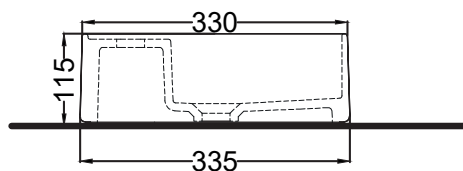

Les Petites - art. LPLAO/LPAOSF

lavabo da appoggio ovale monoforo
on-top oval washbasin with one hole

cielo

PESO NETTO/NET WEIGHT: 4,00 Kg

PCS PALLET: 60

PCS PALLET CONTAINER: 100

ACCESSORI/ACCESSORIES:

PIL01 - Piletta universale click-clack CROMO con coperchio in ceramica / Universal click-clak drain in CHROME with ceramic lid

PIL01NM - Piletta universale click-clack NERO MATT con coperchio in ceramica / Universal click-clak drain in MATT BLACK with ceramic lid

PIL01BR - Piletta universale click-clack BRONZO con coperchio in ceramica / Universal click-clak drain in BRONZE with ceramic lid

PIL01CM - Piletta universale click-clack CEMENTO con coperchio in ceramica / Universal click-clak drain in CEMENTO with ceramic lid

SISP - Sifone CROMO / CHROME siphon

SIFN - Sifone NERO MATT / MATT BLACK siphon

SIFBR - Sifone BRONZO / BRONZE siphon

SIFCM - Sifone CEMENTO / CEMENTO siphon

FINITURE

FINISHES

Essential colors

- Bianco/white - glossy
- Fumo - glossy
- Talpa - glossy

Le Terre di Cielo

- Talco
- Pomice
- Brina
- Basalto
- Lavagna
- Cemento
- Fango
- Cacao
- Arenaria
- Avena
- Lino
- Agave
- Muschio
- Polvere
- Cipria
- Canapa

Le Acque di Cielo

- Oltremare
- Smeraldo
- Alga
- Corallo
- Ninfea
- Anemone

TOP

FRONT

ATTENZIONE:

Superfici, pesi e misure riportate possono presentare leggere differenze rispetto ai pezzi reali, in considerazione e accordo delle caratteristiche di tolleranza intrinseche del materiale ceramico e del suo processo produttivo. L'azienda si riserva di cambiare schede tecniche e caratteristiche di funzionamento degli articoli in ogni momento e senza necessità di preavviso.

ATTENTION: