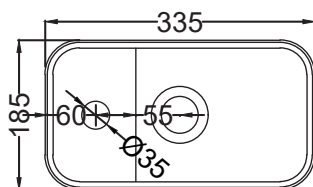

Les Petites - art. LPLAR/LPARSF

lavabo da appoggio rettangolare monoforo
on-top rectangular washbasin with one hole

cielo

PESO NETTO/NET WEIGHT: 4,00 Kg

PCS PALLET: 60

PCS PALLET CONTAINER: 100

ACCESSORI/ACCESSORIES:

PILO1 - Piletta universale click-clack CROMO con coperchio in ceramica / Universal click-clak drain in CHROME with ceramic lid

PILO1NM - Piletta universale click-clack NERO MATT con coperchio in ceramica / Universal click-clak drain in MATT BLACK with ceramic lid

PILO1BR - Piletta universale click-clack BRONZO con coperchio in ceramica / Universal click-clak drain in BRONZE with ceramic lid

PILO1CM - Piletta universale click-clack CEMENTO con coperchio in ceramica / Universal click-clak drain in CEMENTO with ceramic lid

SISP - Sifone CROMO / CHROME siphon

SIFN - Sifone NERO MATT / MATT BLACK siphon

SIFBR - Sifone BRONZO / BRONZE siphon

SIFCM - Sifone CEMENTO / CEMENTO siphon

FINITURE

FINISHES

Essential colors

- Bianco/white - glossy
- Fumo - glossy
- Talpa - glossy

Le Terre di Cielo

- Talco
- Pomice
- Brina
- Basalto
- Lavagna
- Cemento
- Fango
- Cacao
- Arenaria
- Avena
- Lino
- Agave
- Muschio
- Polvere
- Cipria
- Canapa

Le Acque di Cielo

- Oltremare
- Smeraldo
- Alga
- Corallo
- Ninfea
- Anemone

Luglio 2025

TOP

FRONT

ATTENZIONE:

Superfici, pesi e misure riportate possono presentare leggere differenze rispetto ai pezzi reali, in considerazione e accordo delle caratteristiche di tolleranza intrinseche del materiale ceramico e del suo processo produttivo. L'azienda si riserva di cambiare schede tecniche e caratteristiche di funzionamento degli articoli in ogni momento e senza necessità di preavviso.

ATTENTION: