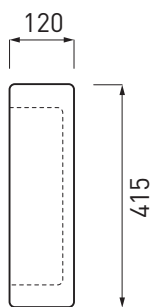

ATTENZIONE:
Superfici, pesi e misure riportate possono presentare leggere differenze rispetto ai pezzi reali, in considerazione e accordo delle caratteristiche di tolleranza intrinseche del materiale ceramico e del suo processo produttivo. L'azienda si riserva di cambiare schede tecniche e caratteristiche di funzionamento degli articoli in ogni momento e senza necessità di preavviso.

ATTENTION:
Surfaces, weights and dimensions can show some little differences compared to the real item, following typical intrinsic characteristics of ceramics material and production. The company reserves the right to change any technical specifications/dimension and/or operating characteristics of the products at any time and without giving notice.