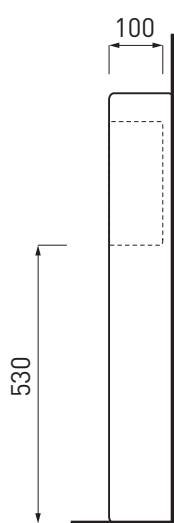

ATTENZIONE:
Superfici, pesi e misure riportate possono presentare leggere differenze rispetto ai pezzi reali, in considerazione e accordo delle caratteristiche di tolleranza intrinseche del materiale ceramico e del suo processo produttivo. L'azienda si riserva di cambiare schede tecniche e caratteristiche di funzionamento degli articoli in ogni momento e senza necessità di preavviso.

ATTENTION:
Surfaces, weights and dimensions can show some little differences compared to the real item, following typical intrinsic characteristics of ceramics material and production. The company reserves the right to change any technical specifications/dimension and/or operating characteristics of the products at any time and without giving notice.