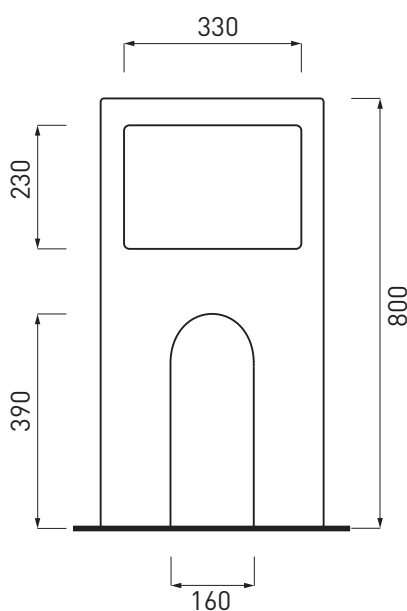

ATTENZIONE:
Superfici, pesi e misure riportate possono presentare leggere differenze rispetto ai pezzi reali, in considerazione e accordo delle caratteristiche di tolleranza intrinseche del materiale ceramico e del suo processo produttivo. L'azienda si riserva di cambiare schede tecniche e caratteristiche di funzionamento degli articoli in ogni momento e senza necessità di preavviso.

ATTENTION:
Surfaces, weights and dimensions can show some little differences compared to the real item, following typical intrinsic characteristics of ceramics material and production. The company reserves the right to change any technical specifications/dimension and/or operating characteristics of the products at any time and without giving notice.