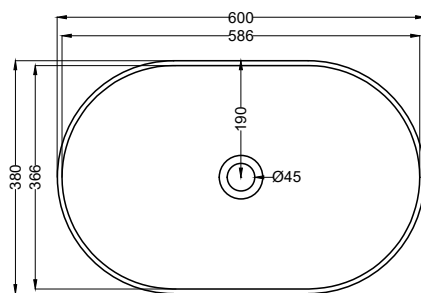

Mare - art. MRLAO

lavabo ovale 60
oval washbasin 60

cielo
handmade in Italy

PESO NETTO/NET WEIGHT: 12,00 kg

FINITURE

FINISHES

● Bianco/white - glossy

ACCESSORI/ACCESSORIES:

PIL01 - Piletta universale click-clack CROMO con coperchio in ceramica / Universal click-clak drain in CHROME with ceramic lid

PIL01NM - Piletta universale click-clack NERO MATT con coperchio in ceramica / Universal click-clak drain in MATT BLACK with ceramic lid

PIL01BR - Piletta universale click-clack BRONZO con coperchio in ceramica / Universal click-clak drain in BRONZE with ceramic lid

PIL01CM - Piletta universale click-clack CEMENTO con coperchio in ceramica / Universal click-clak drain in CEMENTO with ceramic lid

SISP - Sifone CROMO / CHROME siphon

SIFN - Sifone NERO MATT / MATT BLACK siphon

SIFBR - Sifone BRONZO / BRONZE siphon

SIFCM - Sifone CEMENTO / CEMENTO siphon

Le Terre di Cielo

- Talco
- Pomice
- Brina
- Basalto
- Lavagna
- Cemento
- Fango
- Cacao
- Arenaria
- Avena
- Lino
- Agave
- Muschio
- Polvere
- Cipria
- Canapa

Le Acque di Cielo

- Oltremare
- Smeraldo
- Alga
- Corallo
- Ninfea
- Anemone

DoP No. 14688.01

Gennaio 2023

TDP

FRONT

SIDE

ATTENZIONE: Superfici, pesi e misure riportate possono presentare leggere differenze rispetto ai pezzi reali, in considerazione e accordo delle caratteristiche di tolleranza intrinseche del materiale ceramico e del suo processo produttivo. L'azienda si riserva di cambiare schede tecniche e caratteristiche di funzionamento degli articoli in ogni momento e senza necessità di preavviso.