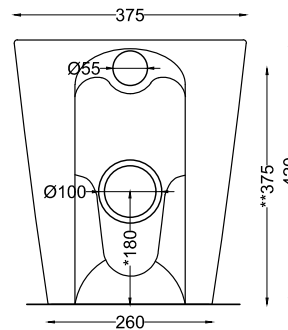

BACK

ATTENZIONE: Superfici, pesi e misure riportate possono presentare leggere differenze rispetto ai pezzi reali, in considerazione e accordo delle caratteristiche di tolleranza intrinseche del materiale ceramico e del suo processo produttivo. L'azienda si riserva di cambiare schede tecniche e caratteristiche di funzionamento degli articoli in ogni momento e senza necessità di preavviso.

ATTENTION: Surfaces, weights and dimensions can show some little differences compared to the real item, following typical intrinsic characteristics of ceramics material and production. The company reserves the right to change any technical specifications/dimension and/or operating characteristics of the products at any time and without giving notice.