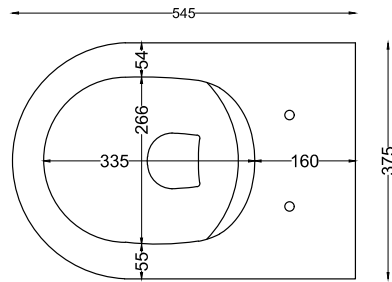

Mare - art. MRVAK

wc filo parete
back-to-wall wc

cielo
handmade in Italy

PESO NETTO/NET WEIGHT: 24,00 kg

PCS PALLET: 15
PCS PALLET CONTAINER: 20

ACCESSORI/ACCESSORIES:

CPVMRT - Coprivaso in termoindurente con cerniere a sgancio rapido.

CPVMRTF - Coprivaso in termoindurente frizionato con cerniere a sgancio rapido.

CSB - curva tecnica per scarico a pavimento/
technical curve for "floor trap"

RPB - raccordo dritto a parete/straight pan
connector for wall trap

NOTE/NOTES

Il wc rispetta le normative per il risparmio idrico. Scarica tramite l'innovativo sistema Rimless2.0 \ The toilet complies with the water saving regulations. The flushing system is the innovative Rimless 2.0

FINITURE

FINISHES

● Bianco/white - glossy

Le Terre di Cielo

- Talco
- Pomice
- Brina
- Arenaria
- Avena
- Cemento
- Basalto
- Lavagna

Le Acque di Cielo

- Oltremare
- Smeraldo
- Alga
- Corallo
- Ninfea
- Anemone

DoP No. 997.01

Marzo 2023

TOP

BACK

ATTENZIONE: Superfici, pesi e misure riportate possono presentare leggere differenze rispetto ai pezzi reali, in considerazione e accordo delle caratteristiche di tolleranza intrinseche del materiale ceramico e del suo processo produttivo. L'azienda si riserva di cambiare schede tecniche e caratteristiche di funzionamento degli articoli in ogni momento e senza necessità di preavviso.

ATTENTION: Surfaces, weights and dimensions can show some little differences compared to the real item, following typical intrinsic characteristics of ceramics material and production. The company reserves the right to change any technical specifications/dimension and/or operating characteristics of the products at any time and without giving notice.