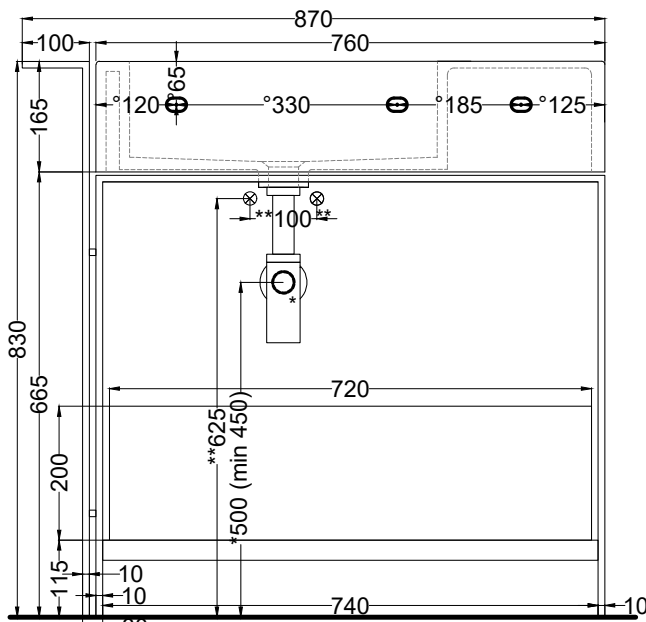

TOP

* WATER OUTLET WITH SISPSIFN/SIFBR/SIFCM
** WATER INLET (HOT-COLD)
* WALL FIXINGS

FRONT