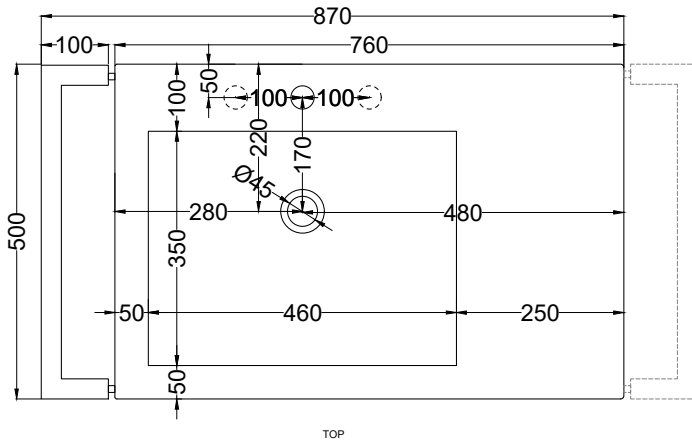

Narciso Mini

lavabo narciso mini sinistro \ narciso mini left washbasin

cielo
handmade in Italy

NOTE/NOTES

Lavabo in ceramica; Cassetto in legno; Struttura in acciaio verniciato; Box porta oggetti in acciaio verniciato; Sacca in cuoio. La verniciatura del cassetto è leggermente goffrata.
Wasbasin made of ceramic; Drawers made of wood; Painted stainless steel framework; Painted stainless steel storage box; Leather laundry bag. The drawer laquering is slightly textured.

DoP No. 14688.01

PESO NETTO/NET WEIGHT: 28,50 Kg (lavabo/washbasin) + 23,00 (cassetto/drawer) + 6,50 Kg (struttura/framework)

ACCESSORI/ACCESSORIES:

PIL01 - Piletta universale click-clack CROMO con coperchio in ceramica / Universal click-clack drain in CHROME with ceramic lid
PIL01NM - Piletta universale click-clack NERO MATT con coperchio in ceramica / Universal click-clack drain in MATT BLACK with ceramic lid
PIL01BR - Piletta universale click-clack BRONZO con coperchio in ceramica / Universal click-clack drain in BRONZE with ceramic lid
PIL01CM - Piletta universale click-clack CEMENTO con coperchio in ceramica / Universal click-clack drain in CEMENTO with ceramic lid

SISP - Sifone CROMO / CHROME siphon
SIFN - Sifone NERO MATT / MATT BLACK siphon
SIFBR - Sifone BRONZO / BRONZE siphon
SIFCM - Sifone CEMENTO / CEMENTO siphon
NAPL - Barra porta-asciugamani reversibile / Reversible towel rail
NASC - Sacca in cuoio / Leather laundry bag

NOTE/NOTES

Disponibile nell'opzione senza foro rubinetto (art. NALAMSXSFI).
Available the option without tap hole (art. NALAMSXSFI).

FINITURE LAVABO
WASHBASIN FINISHES

● Bianco/white - glossy

Le Terre di Cielo