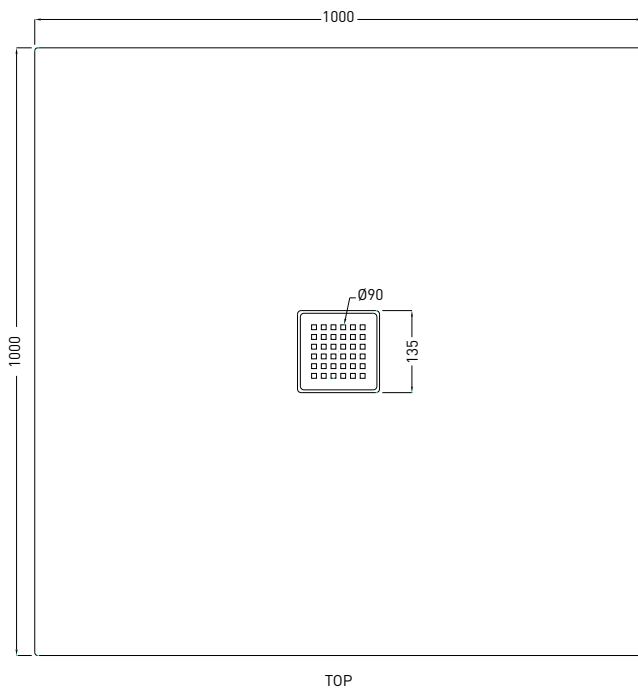

ATTENZIONE:

ATTENZIONE:

Le superfici, pesi e misure riportate possono presentare leggere differenze rispetto ai pezzi reali, in considerazione e accordo delle caratteristiche di tolleranza intrinseche del materiale ceramico e del suo processo produttivo. L'azienda si riserva di cambiare schede tecniche e caratteristiche di funzionamento degli articoli in ogni momento e senza necessità di preavviso.

ATTENZIONE:

Le variazioni dimensionali che rientrano in un valore pari a +/- 2% sono da considerarsi nelle tolleranze del prodotto ceramico.

ATTENTION:

In accordance to the extremely reduced thickness of the Infinito shower tray (just 3 cm), it is noteworthy that the overall slope of the surface is obviously limited and less steep than on a thicker shower tray, resulting in less water outflow speed. We therefore advise against the use of this product in combination with walk-in shower walls.

ATTENTION:

ATTENTION:

The dimensional variations that fall within a value of +/- 2% are to be considered in the tolerances of the ceramic product.