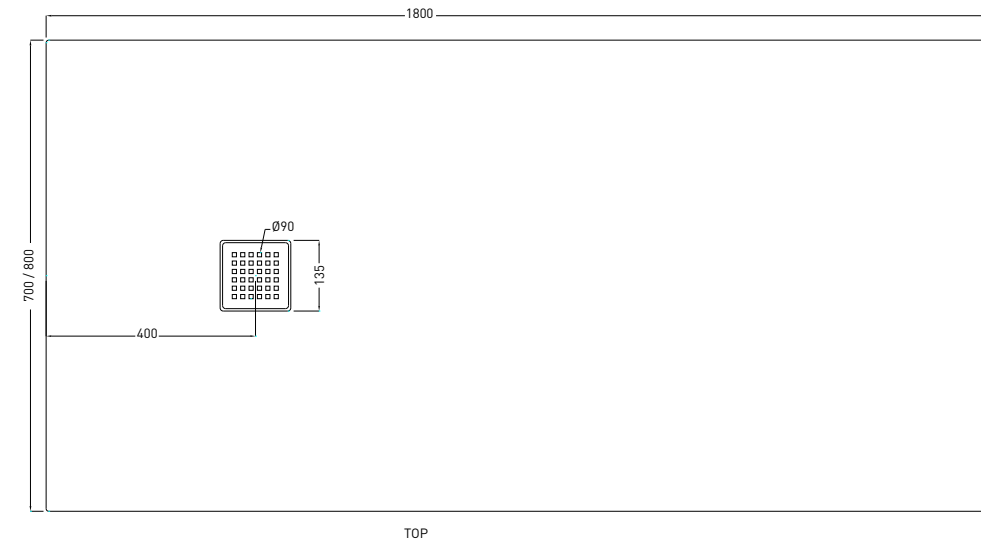

Infinito - art. PD370180 - PD380180

piatto doccia h3 / h3 shower tray

cielo
handmade in Italy

PESO NETTO/NET WEIGHT:
43,05 Kg (70x170)
49,35 Kg (80x170)

ACCESSORI/ACCESSORIES:

GRPD3 - Griglietta in acciaio inox per piatto doccia Infinito H3 (obbligatoria) / *Stainless steel grate for shower tray Infinito H3 (obligatory)*

SIFPD - Piletta sifonata per piatto doccia Infinito H3 (obbligatoria) / *Siphon drain for shower tray Infinito H3 (obligatory)*

SIFPDV - Piletta sifonata per piatto doccia Infinito H3 con scarico verticale / *Siphon with vertical drain for shower tray Infinito H3*

FINITURE/FINISHES

○ Bianco/white - glossy

ANTISCIVOLO/NON SLIP

○ TW - Total White Antiscivolo/NON SLIP

Le Terre di Cielo

○ Talco	○ Arenaria
○ Pomice	○ Avena
○ Brina	○ Lino
○ Basalto	○ Cacao
○ Lavagna	○ Muschio
○ Cemento	○ Polvere

Ottobre 2019

TOP

SIDE

FRONT

ATTENZIONE:

ATTENZIONE:

Le superfici, pesi e misure riportate possono presentare leggere differenze rispetto ai pezzi reali, in considerazione e accordo delle caratteristiche di tolleranza intrinseche del materiale ceramico e del suo processo produttivo. L'azienda si riserva di cambiare schede tecniche e caratteristiche di funzionamento degli articoli in ogni momento e senza necessità di preavviso.

ATTENZIONE:

Le variazioni dimensionali che rientrano in un valore pari a +/- 2% sono da considerarsi nelle tolleranze del prodotto ceramico.

ATTENTION:

In according to the extremely reduced thickness of the Infinito shower tray (just 3 cm), it is noteworthy that the overall slope of the surface is obviously limited and less steep than on a thicker shower tray, resulting in less water outflow speed. We therefore advise against the use of this product in combination with walk-in shower walls.

ATTENTION:

ATTENTION: