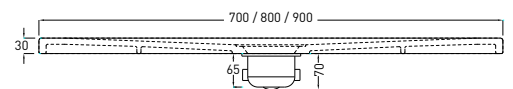

FRONT

ATTENZIONE:

ATTENZIONE:

Le superfici, pesi e misure riportate possono presentare leggere differenze rispetto ai pezzi reali, in considerazione e accordo delle caratteristiche di tolleranza intrinseche del materiale ceramico e del suo processo produttivo. L'azienda si riserva di cambiare schede tecniche e caratteristiche di funzionamento degli articoli in ogni momento e senza necessità di preavviso.

ATTENZIONE:

Le variazioni dimensionali che rientrano in un valore pari a +/- 2% sono da considerarsi nelle tolleranze del prodotto ceramico.

ATTENTION:

In accordance to the extremely reduced thickness of the Infinito shower tray (just 3 cm), it is noteworthy that the overall slope of the surface is obviously limited and less steep than on a thicker shower tray, resulting in less water outflow speed. We therefore advise against the use of this product in combination with walk-in shower walls.

ATTENTION:

ATTENTION:

The dimensional variations that fall within a value of +/- 2% are to be considered in the tolerances of the ceramic product.