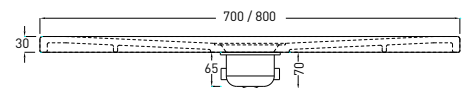

FRONT

ATTENZIONE:

ATTENZIONE:

Le superfici, pesi e misure riportate possono presentare leggere differenze rispetto ai pezzi reali, in considerazione e accordo delle caratteristiche di tolleranza intrinseche del materiale ceramico e del suo processo produttivo. L'azienda si riserva di cambiare schede tecniche e caratteristiche di funzionamento degli articoli in ogni momento e senza necessità di preavviso.

ATTENZIONE:

Le variazioni dimensionali che rientrano in un valore pari a +/- 2% sono da considerarsi nelle tolleranze del prodotto ceramico.

ATTENTION:

In accordance to the extremely reduced thickness of the Infinito shower tray (just 3 cm), it is noteworthy that the overall slope of the surface is obviously limited and less steep than on a thicker shower tray, resulting in less water outflow speed. We therefore advise against the use of this product in combination with walk-in shower walls.

ATTENTION:

Surfaces, weights and dimensions can show some little differences compared to the real item, following typical intrinsic characteristics of ceramics material and production. The company reserves the right to change any technical specifications/dimension and/or operating characteristics of the products at any time and without giving notice.

ATTENTION:

The dimensional variations that fall within a value of +/- 2% are to be considered in the tolerances of the ceramic product.