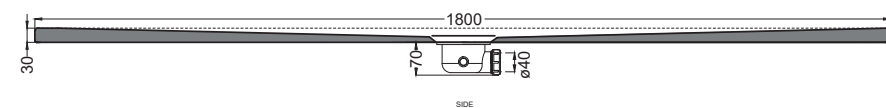

The drain provided with the shower tray, in combination with the steel coating, guarantees a maximum flushing performance of 24 l/min

Luglio 2025

**Attenzione: i lati di tagli dei formati a misura non sono smaltati**  
Attention: the cut edges of the made-to-measure products are not enameled.