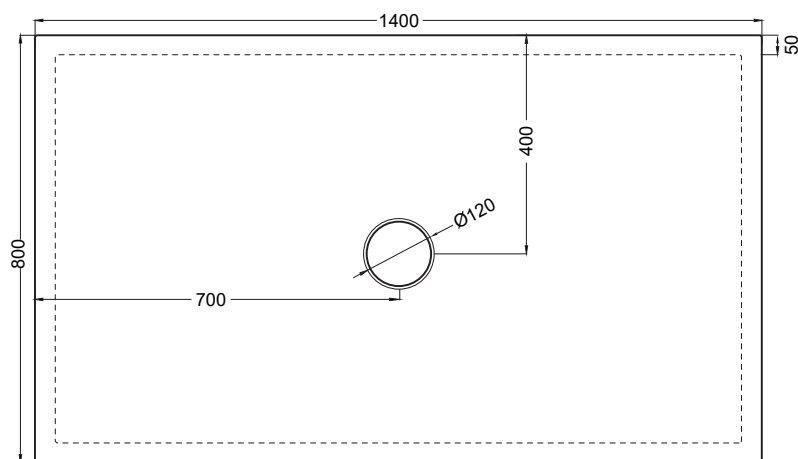

piatto doccia h3
h3 shower tray

PESO NETTO/NET WEIGHT: 39,00 Kg

FINITURE

FINISHES

Essential colors

- Bianco/white - glossy
- Fumo - glossy
- Talpa - glossy

Antiscivolo / non-slip

- TW - Total White Antiscivolo / non-slip

Le Acque di Cielo

- Oltremare
- Smeraldo
- Alga
- Corallo
- Ninfea
- Anemone

Le Terre di Cielo

- Talco
- Pomice
- Brina
- Basalto
- Lavagna
- Cemento
- Arenaria
- Avena
- Lino
- Cacao
- Muschio
- Agave
- Polvere

ACCESSORI/ACCESSORIES:

SIF903N - Sifone per piatto doccia Infinito New (obbligatorio) / Syphon for shower tray Infinito New (mandatory)

COPM3N - Coperchio in metallo per piatto doccia Infinito New (obbligatorio) / Metal drain for Infinito New shower tray (mandatory)

CAPACITA' DI SCARICO DELLA PILETTA / FLUSH PERFORMANCE OF THE DRAIN VALVE

Il sifone del piatto doccia a corredo del piatto in abbinamento alla copertura in acciaio garantisce una efficienza di scarico massima di 24 l/min.

The drain provided with the shower tray, in combination with the steel coating, guarantees a maximum flushing performance of 24 l/min

Luglio 2025

lato non smaltato

TOP