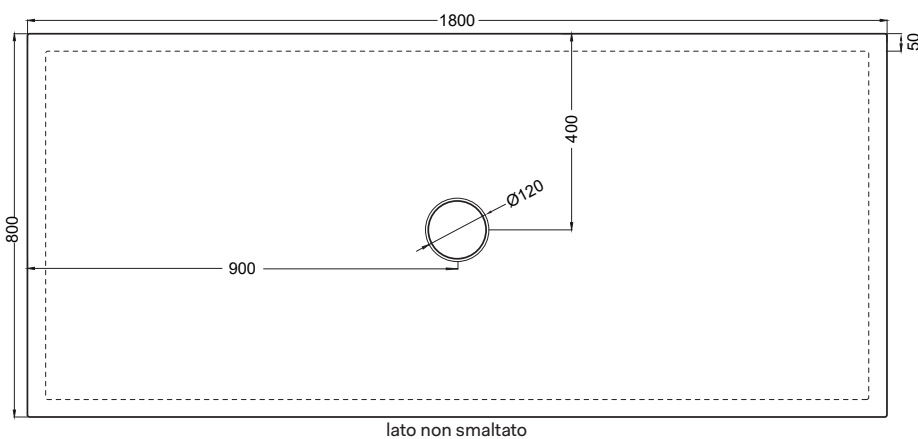

The drain provided with the shower tray, in combination with the steel coating, guarantees a maximum flushing performance of 24 l/min

Luglio 2025

**Attenzione: i lati di tagli dei formati a misura non sono smaltati**  
Attention: the cut edges of the made-to-measure products are not enamelled.