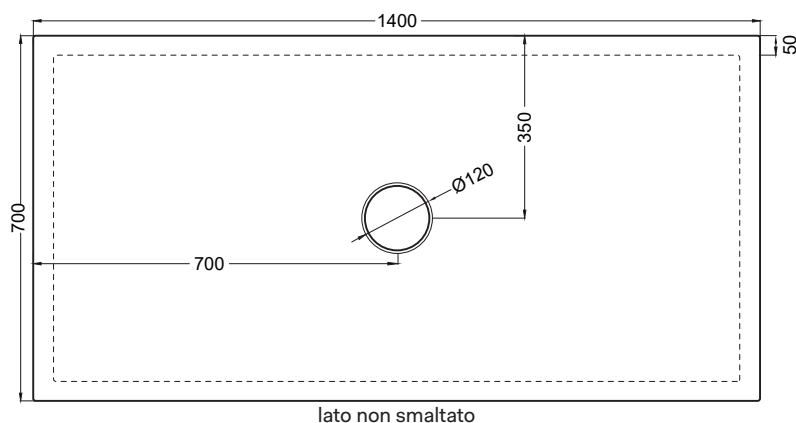

piatto doccia h3
h3 shower tray

PESO NETTO/NET WEIGHT: 35,00 Kg

FINITURE
FINISHES

Essential colors

- Bianco/white - glossy
- Fumo - glossy
- Talpa - glossy

Antiscivolo / non-slip

- TW - Total White Antiscivolo / non-slip

Le Acque di Cielo

- Oltremare
- Smeraldo
- Alga
- Corallo
- Ninfea
- Anemone

Le Terre di Cielo

- Talco
- Pomice
- Brina
- Basalto
- Lavagna
- Cemento
- Arenaria
- Avena
- Lino
- Cacao
- Muschio
- Agave
- Polvere

ACCESSORI/ACCESSORIES:

SIF903N - Sifone per piatto doccia Infinito New (obbligatorio) / Syphon for shower tray Infinito New (mandatory)

COPM3N - Coperchio in metallo per piatto doccia Infinito New (obbligatorio) / Metal drain for Infinito New shower tray (mandatory)

CAPACITA' DI SCARICO DELLA PILETTA / FLUSH PERFORMANCE OF THE DRAIN VALVE

Il sifone del piatto doccia a corredo del piatto in abbinamento alla copertura in acciaio garantisce una efficienza di scarico massima di 24 l/min.

The drain provided with the shower tray, in combination with the steel coating, guarantees a maximum flushing performance of 24 l/min

Luglio 2025

Attenzione: i lati di tagli dei formati a misura non sono smaltati
Attention: the cut edges of the made-to-measure products are not enamelled.