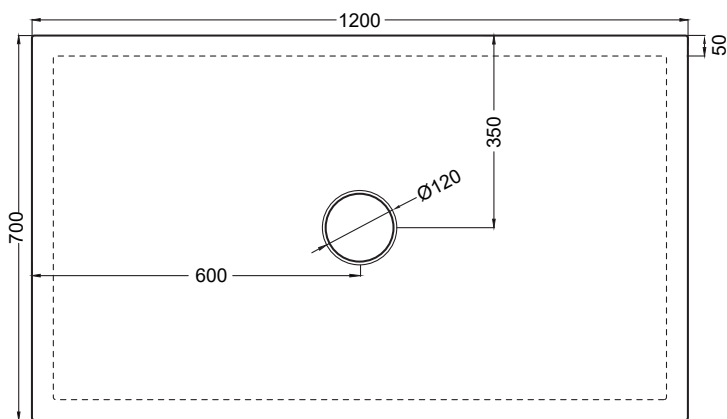

piatto doccia h3
h3 shower tray

PESO NETTO/NET WEIGHT: 30,00 Kg

ACCESSORI/ACCESSORIES:

SIF903N - Sifone per piatto doccia Infinito New (obbligatorio) / Syphon for shower tray Infinito New (mandatory)

COPM3N - Coperchio in metallo per piatto doccia Infinito New (obbligatorio) / Metal drain for Infinito New shower tray (mandatory)

CAPACITA' DI SCARICO DELLA PILETTA / FLUSH PERFORMANCE OF THE DRAIN VALVE

Il sifone del piatto doccia a corredo del piatto in abbinamento alla copertura in acciaio garantisce una efficienza di scarico massima di 24 l/min.

The drain provided with the shower tray, in combination with the steel coating, guarantees a maximum flushing performance of 24 l/min

FINITURE

FINISHES

Essential colors

- Bianco/white - glossy
- Fumo - glossy
- Talpa - glossy

Antiscivolo / non-slip

- TW - Total White Antiscivolo / non-slip

Le Acque di Cielo

- Oltremare
- Smeraldo
- Alga
- Corallo
- Ninfea
- Anemone

Le Terre di Cielo

- Talco
- Pomice
- Brina
- Basalto
- Lavagna
- Cemento
- Arenaria
- Avena
- Lino
- Cacao
- Muschio
- Agave
- Polvere

Luglio 2025

lato non smaltato

TOP