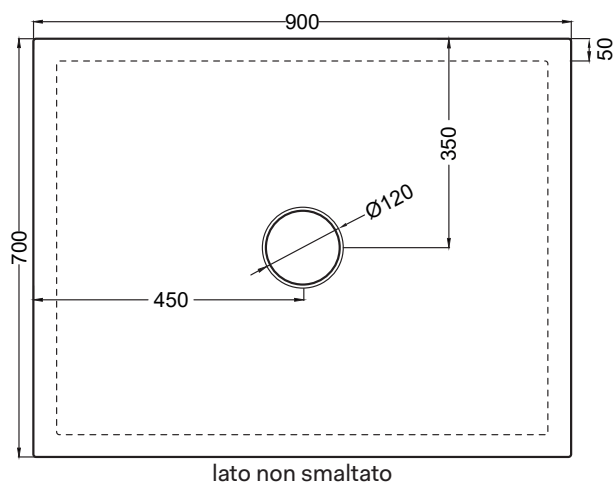

The drain provided with the shower tray, in combination with the steel coating, guarantees a maximum flushing performance of 24 l/min

Luglio 2025

TOP

**Attenzione: i lati di tagli dei formati a misura non sono smaltati**  
Attention: the cut edges of the made-to-measure products are not enamelled.