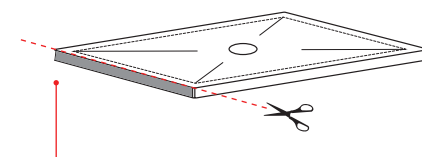

The drain provided with the shower tray, in combination with the steel coating, guarantees a maximum flushing performance of 24 l/min

Luglio 2025

**Attenzione: i lati di tagli dei formati a misura non sono smaltati**  
Attention: the cut edges of the made-to-measure products are not enamelled.