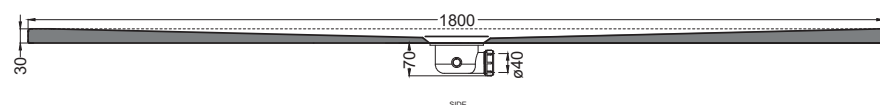

The drain provided with the shower tray, in combination with the steel coating, guarantees a maximum flushing performance of 24 l/min

Luglio 2025

**Attenzione: i lati di tagli dei formati a misura non sono smaltati**  
Attention: the cut edges of the made-to-measure products are not enamelled.