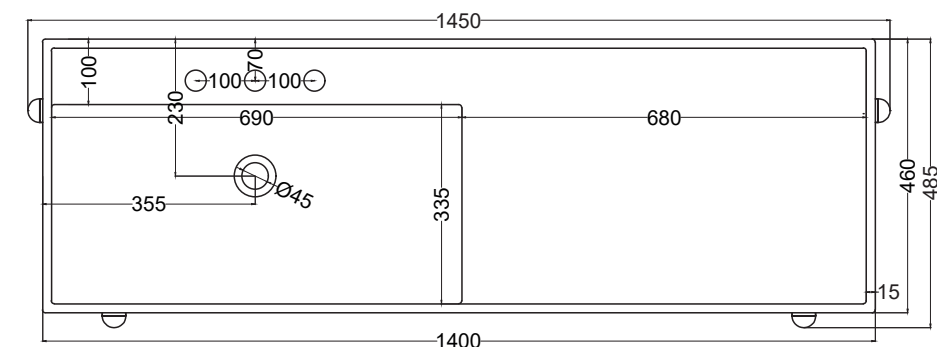

* WATER OUTLET WITH SISIFINISIFBRISIFCM
** WATER INLET (HOT-COLD)
* WALL FIXINGS

FRONT