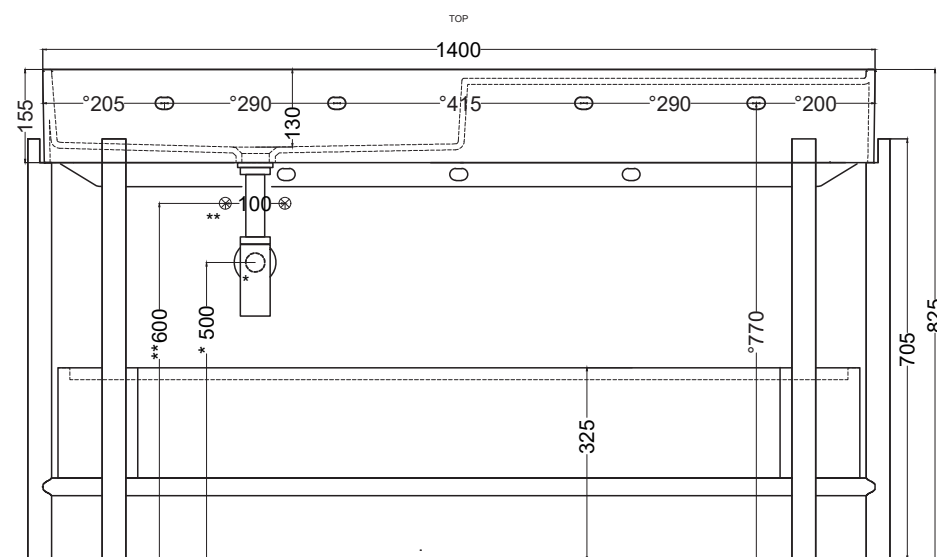

* WATER OUTLET WITH SISIFINISIFBRISIFCM
** WATER INLET (HOT-COLD)
* WALL FIXINGS

FRONT