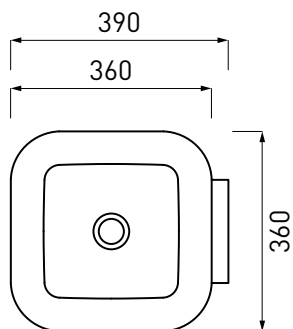

ATTENZIONE:
Le superfici, pesi e misure riportate possono presentare leggere differenze rispetto ai pezzi reali, in considerazione e accordo delle caratteristiche di tolleranza intrinseche del materiale ceramico e del suo processo produttivo. L'azienda si riserva di cambiare schede tecniche e caratteristiche di funzionamento degli articoli in ogni momento e senza necessità di preavviso.

ATTENTION:
Surfaces, weights and dimensions can show some little differences compared to the real item, following typical intrinsic characteristics of ceramics material and production. The company reserves the right to change any technical specifications/dimension and/or operating characteristics of the products at any time and without giving notice.