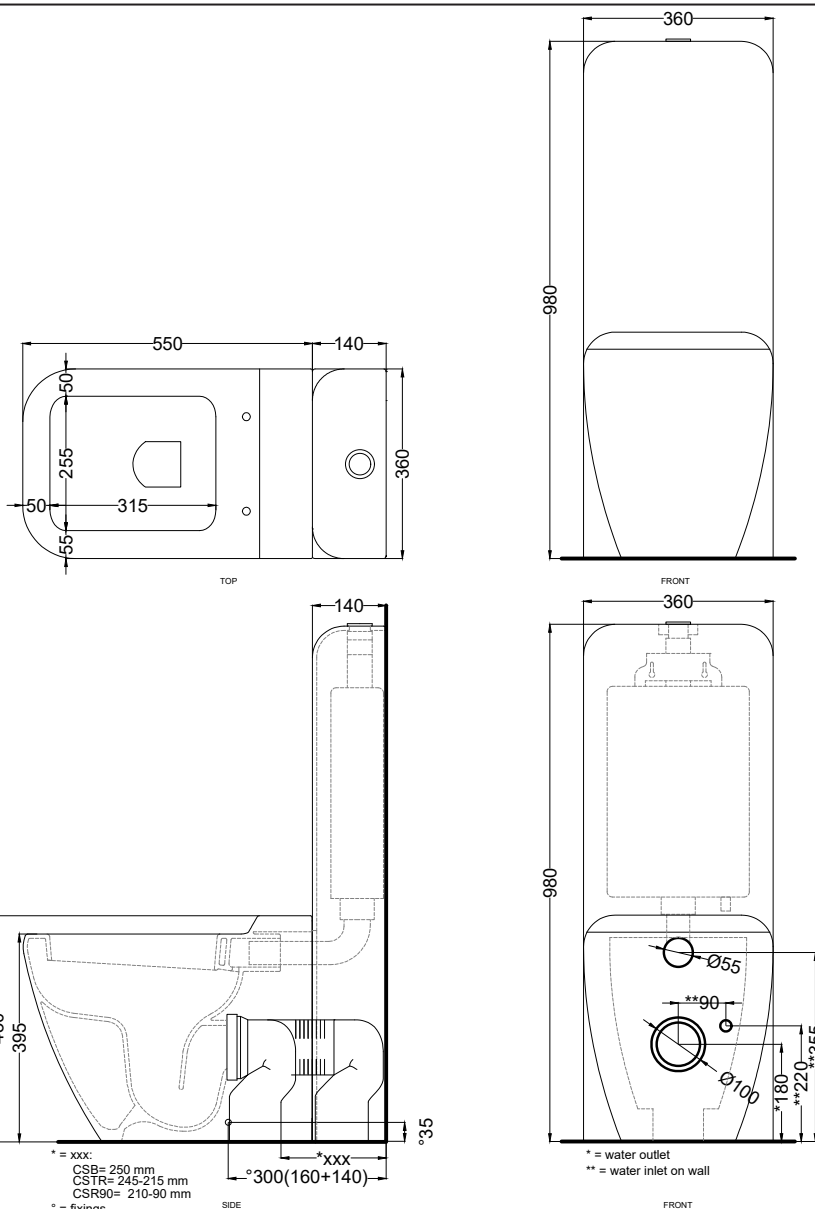

ATTENZIONE:
Superfici, pesi e misure riportate possono presentare leggere differenze rispetto ai pezzi reali, in considerazione e accordo delle caratteristiche di tolleranza intrinseche del materiale ceramico e del suo processo produttivo. L'azienda si riserva di cambiare schede tecniche e caratteristiche di funzionamento degli articoli in ogni momento e senza necessità di preavviso.

ATTENTION:
Surfaces, weights and dimensions can show some little differences compared to the real item, following typical intrinsic characteristics of ceramics material and production. The company reserves the right to change any technical specifications/ dimension and/or operating characteristics of the products at any time and without giving notice.