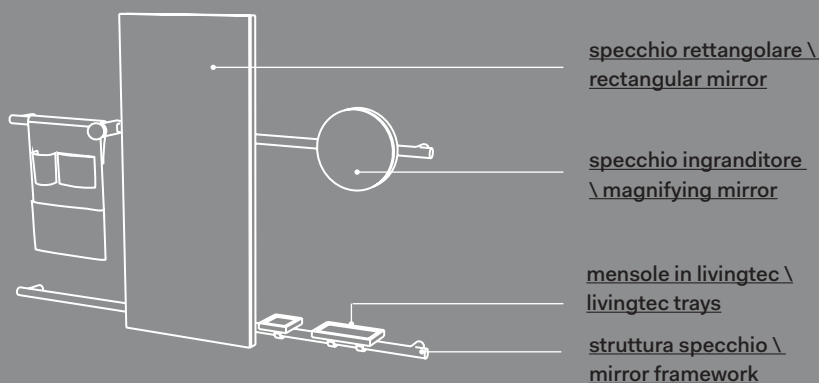

mensole in livingtec \  
livingtec trays

art. SWSCT

dimensioni sacca \  
storage bag dimensions: 32  
x 91h

specchio rettangolare \  
rectangular mirror

specchio ingranditore \  
magnifying mirror

mensole in livingtec \  
livingtec trays