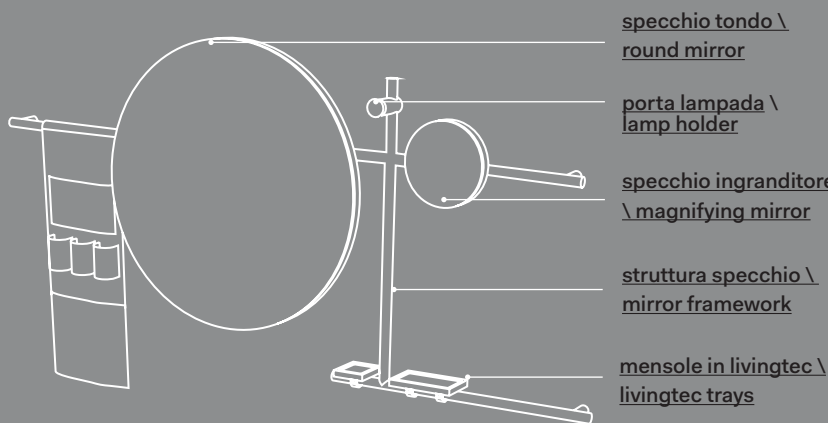

FINITURE SACCA IN CUOIO LEATHER LAUNDRY BAG FINISHES

● Matt White

- Cuoio
- Nero

Novembre 2018

specchio tondo \
round mirror

porta lampada \
lamp holder

specchio ingranditore \
magnifying mirror

struttura specchio \
mirror framework

mensole in livingtec \
livingtec trays