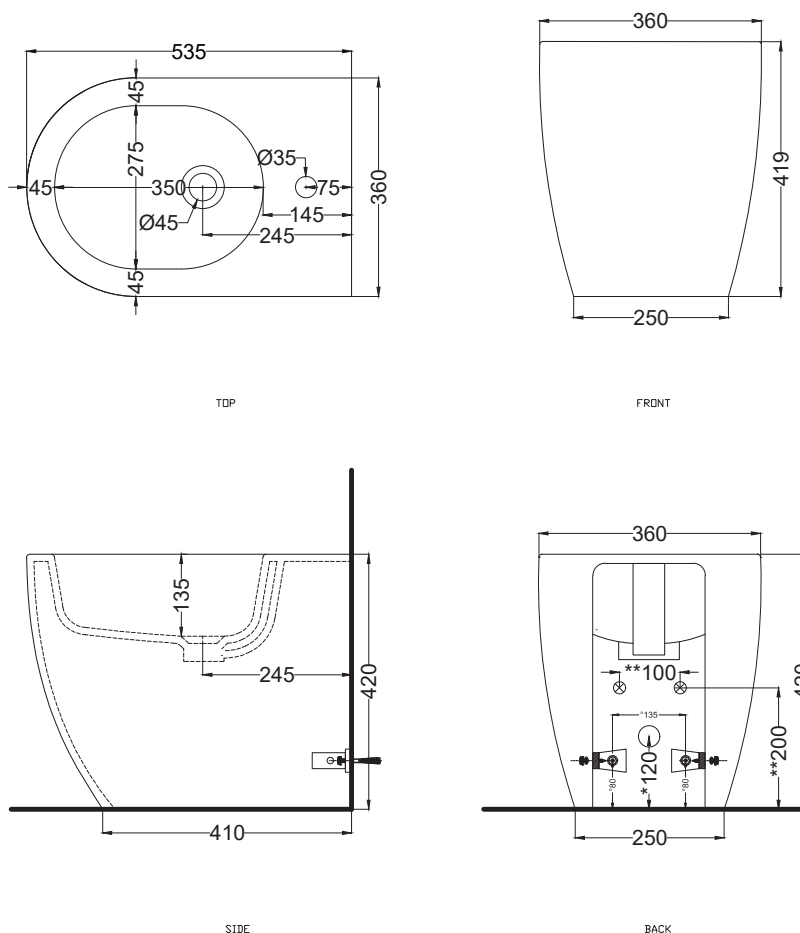

Le Terre di Cielo

- Talco
- Pomice
- Brina
- Basalto
- Lavagna
- Cemento
- Arenaria
- Avena
- Lino
- Agave

Marzo 2026

* = water outlet (with standard siphon)
** = water inlet (hot/cold)
° = wall fixings

ATTENZIONE:
Superfici, pesi e misure riportate possono presentare leggere differenze rispetto ai pezzi reali, in considerazione e accordo delle caratteristiche di tolleranza intrinseche del materiale ceramico e del suo processo produttivo. L'azienda si riserva di cambiare schede tecniche e caratteristiche di funzionamento degli articoli in ogni momento e senza necessità di preavviso.

ATTENTION:
Surfaces, weights and dimensions can show some little differences compared to the real item, following typical intrinsic characteristics of ceramics material and production. The company reserves the right to change any technical specifications/ dimension and/or operating characteristics of the products at any time and without giving notice.