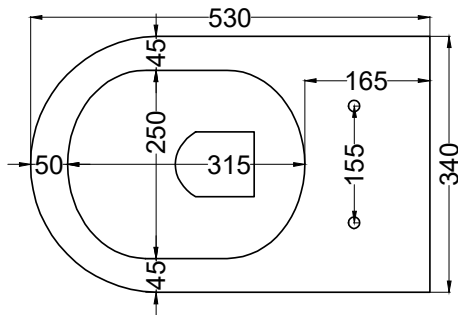

Smile - art. SMVASK

wc filo parete - RIMLESS
back-to-wall wc - RIMLESS

cielo
handmade in Italy

PESO NETTO/NET WEIGHT: 28,90 Kg

PCS PALLET: 15
PCS PALLET CONTAINER: 20

ACCESSORI/ACCESSORIES:

CPVSM - coprivaso in termoindurente/
thermosetting seat-cover

CPVSMF - coprivaso in termoindurente
frizionato/Thermosetting soft close seat-cover

CPVSMNEWF - coprivaso in termoindurente
frizionato/Thermosetting soft close seat-cover

CSB - raccordo a "S" per scarico a pavimento/
"S" shaped pan connector for floor trap

CSR90 - raccordo a 90° per scarico a
pavimento/ 90° shaped pan connector for floor
trap

RPB - raccordo dritto a parete/straight pan
connector for wall trap

NOTE/NOTES

Il wc rispetta le normative per il risparmio idrico.

The toilet complies with the water saving regulations.

DoP No. 997.01

FINITURE

FINISHES

- Bianco/white - glossy
- Nero/black - glossy

Le Terre di Cielo

- Talco
- Pomice
- Brina
- Basalto
- Arenaria
- Avena
- Cemento
- Lavagna

Settembre 2020

TOP

- = water outlet
- ** = water inlet
- = with Art. CSB
- ° = fixings

BACK

ATTENZIONE/ATTENTION:

Superfici, pesi e misure riportate possono presentare leggere differenze rispetto ai pezzi reali, in considerazione e accordo delle caratteristiche di tolleranza intrinseche del materiale ceramico e del suo processo produttivo. L'azienda si riserva di cambiare schede tecniche e caratteristiche di funzionamento degli articoli in ogni momento e senza necessità di preavviso.

ATTENZIONE/ATTENTION: