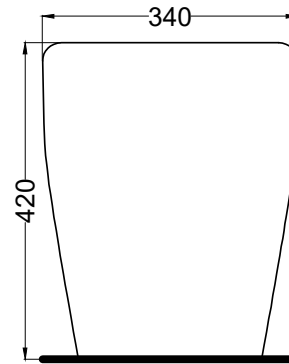

Smile - art. SMVASK

wc filo parete - RIMLESS
back-to-wall wc - RIMLESS

cielo
handmade in Italy

PESO NETTO/NET WEIGHT: 28,90 Kg

PCS PALLET: 15
PCS PALLET CONTAINER: 20

ACCESSORI/ACCESSORIES:

CPVSM - coprivaso in termoindurente/
thermosetting seat-cover

CPVSMF - coprivaso in termoindurente
frizionato/Thermosetting soft close seat-cover

CPVSMNEWF - coprivaso in termoindurente
frizionato/Thermosetting soft close seat-cover

CSB - raccordo a "S" per scarico a pavimento/
"S" shaped pan connector for floor trap

CSR90 - raccordo a 90° per scarico a
pavimento/ 90° shaped pan connector for floor
trap

RPB - raccordo dritto a parete/straight pan
connector for wall trap

NOTE/NOTES

Il wc rispetta le normative per il risparmio idrico.

The toilet complies with the water saving regulations.

DoP No. 997.01

FINITURE

FINISHES

- Bianco/white - glossy
- Nero/black - glossy

Le Terre di Cielo

- Talco
- Pomice
- Brina
- Basalto
- Arenaria
- Avena
- Cemento
- Lavagna

Settembre 2020

FRONT

- = water outlet
- ** = water inlet
- = with Art. CSB
- ° = fixings

BACK

ATTENZIONE/ATTENTION:

Superfici, pesi e misure riportate possono presentare leggere differenze rispetto ai pezzi reali, in considerazione e accordo delle caratteristiche di tolleranza intrinseche del materiale ceramico e del suo processo produttivo. L'azienda si riserva di cambiare schede tecniche e caratteristiche di funzionamento degli articoli in ogni momento e senza necessità di preavviso.

ATTENZIONE/ATTENTION: