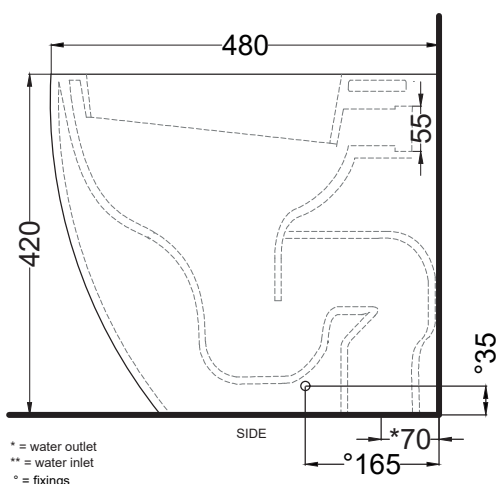

SIDE

* = water outlet
** = water inlet
° = fixings