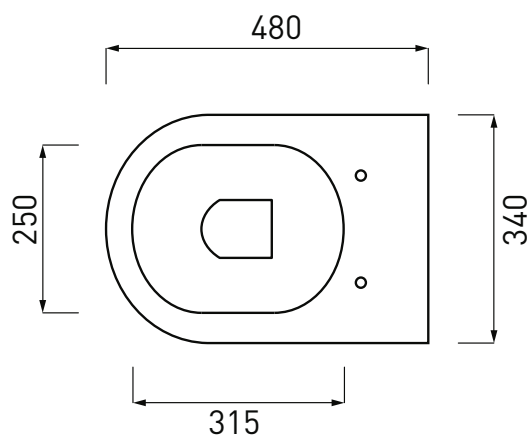

ATTENZIONE/ATTENTION:

ATTENZIONE/ATTENTION: