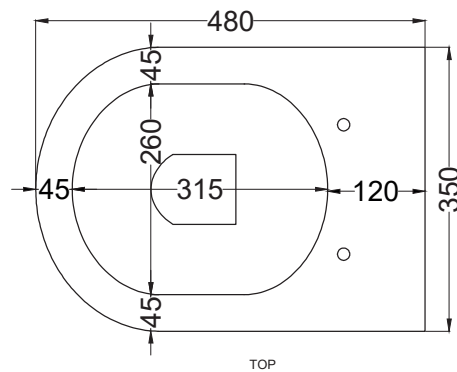

Smile - art. SMVASR

wc filo parete MINI scarico a terra
back-to-wall wc MINI with floor trap

cielo
handmade in Italy

PESO NETTO/NET WEIGHT: 25,20 Kg

PCS PALLET: 15
PCS PALLET CONTAINER: 20

ACCESSORI/ACCESSORIES:

CPVSM - coprivaso in termoindurente/
thermosetting seat-cover (Made in EU)

CPVSMF - coprivaso in termoindurente
frizionato/Thermosetting soft close seat-cover
(Made in EU)

CPVSMNEWF - coprivaso in termoindurente
frizionato/Thermosetting soft close seat-cover
(Made in EU)

FINITURE

FINISHES

- Bianco/white - glossy
- Nero/black - glossy

Le Terre di Cielo

- Talco
- Pomice
- Brina
- Basalto
- Arenaria
- Avena
- Cemento

Le Acque di Cielo

- Oltremare
- Smeraldo
- Alga
- Corallo
- Ninfea
- Anemone

NOTE/NOTES

Il wc rispetta le normative per il risparmio idrico.

The toilet complies with the water saving regulations.

DoP No. 997.01

Novembre 2020

TOP

* = water outlet
** = water inlet
° = fixings

ancorare saldamente il canotto per impedire movimenti in fase di installazione.
firmly anchor the water inlet hose to prevent movement during installation.

ATTENZIONE/ATTENTION:

Superfici, pesi e misure riportate possono presentare leggere differenze rispetto ai pezzi reali, in considerazione e accordo delle caratteristiche di tolleranza intrinseche del materiale ceramico e del suo processo produttivo. L'azienda si riserva di cambiare schede tecniche e caratteristiche di funzionamento degli articoli in ogni momento e senza necessità di preavviso.