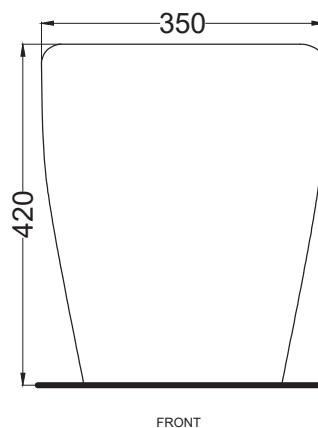

Smile - art. SMVASR

wc filo parete MINI scarico a terra
back-to-wall wc MINI with floor trap

cielo

PESO NETTO/NET WEIGHT: 25,20 Kg

PCS PALLET: 15
PCS PALLET CONTAINER: 20

ACCESSORI/ACCESSORIES:

CPVSM - coprivaso in termoindurente/ *thermosetting seat-cover (Made in EU)*

CPVSMF - coprivaso in termoindurente frizionato/ *Thermosetting soft close seat-cover (Made in EU)*

CPVSMNEWF - coprivaso in termoindurente frizionato/ *Thermosetting soft close seat-cover (Made in EU)*

NOTE/NOTES

Il wc rispetta le normative per il risparmio idrico.
The toilet complies with the water saving regulations.

FINITURE

FINISHES

Essential colors

○ Bianco/white - glossy

Le Acque di Cielo

● Oltremare

● Smeraldo

● Alga

● Corallo

● Ninfea

● Anemone

Le Terre di Cielo

● Talco

● Pomice

● Brina

● Basalto

● Lavagna

● Cemento

● Arenaria

● Avena

● Lino

DoP No. 997.01

Luglio 2025

FRONT

* = water outlet
** = water inlet
° = fixings

ancorare saldamente il canotto per impedire movimenti in fase di installazione.
firmly anchor the water inlet hose to prevent movement during installation.

ATTENZIONE:

Superfici, pesi e misure riportate possono presentare leggere differenze rispetto ai pezzi reali, in considerazione e accordo delle caratteristiche di tolleranza intrinseche del materiale ceramico e del suo processo produttivo. L'azienda si riserva di cambiare schede tecniche e caratteristiche di funzionamento degli articoli in ogni momento e senza necessità di preavviso.

ATTENTION: