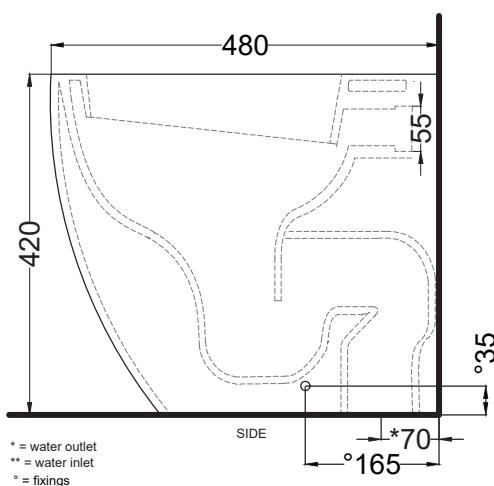

SIDE

* = water outlet
** = water inlet
° = fixings