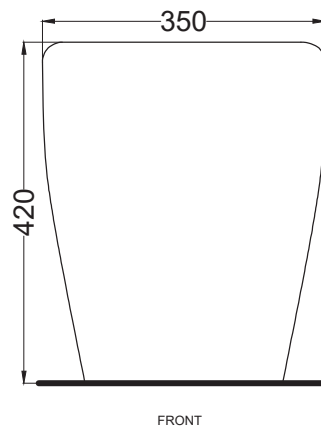

Smile - art. SMVASR

wc filo parete MINI scarico a terra
back-to-wall wc MINI with floor trap

cielo
handmade in Italy

PESO NETTO/NET WEIGHT: 25,20 Kg

PCS PALLET: 15
PCS PALLET CONTAINER: 20

ACCESSORI/ACCESSORIES:

CPVSM - coprivaso in termoindurente/
thermosetting seat-cover (Made in EU)

CPVSMF - coprivaso in termoindurente
frizionato/Thermosetting soft close seat-cover
(Made in EU)

CPVSMNEWF - coprivaso in termoindurente
frizionato/Thermosetting soft close seat-cover
(Made in EU)

FINITURE

FINISHES

- Bianco/white - glossy
- Nero/black - glossy

Le Terre di Cielo

- Talco
- Pomice
- Brina
- Basalto
- Arenaria
- Avena
- Cemento

Le Acque di Cielo

- Oltremare
- Smeraldo
- Alga
- Corallo
- Ninfea
- Anemone

NOTE/NOTES

Il wc rispetta le normative per il risparmio idrico.

The toilet complies with the water saving regulations.

DoP No. 997.01

Novembre 2020

FRONT

* = water outlet
** = water inlet
° = fixings

ancorare saldamente il canotto per impedire movimenti in fase di installazione.
firmly anchor the water inlet hose to prevent movement during installation.

ATTENZIONE/ATTENTION:

Superfici, pesi e misure riportate possono presentare leggere differenze rispetto ai pezzi reali, in considerazione e accordo delle caratteristiche di tolleranza intrinseche del materiale ceramico e del suo processo produttivo. L'azienda si riserva di cambiare schede tecniche e caratteristiche di funzionamento degli articoli in ogni momento e senza necessità di preavviso.