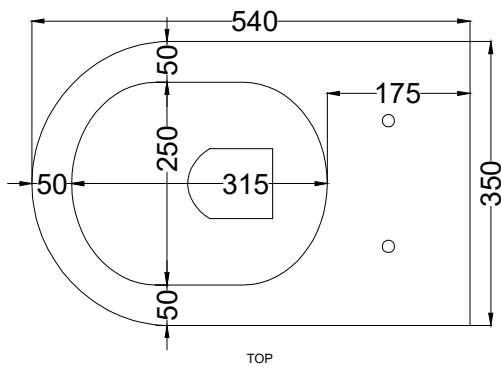

ATTENZIONE/ATTENTION:

Superfici, pesi e misure riportate possono presentare leggere differenze rispetto ai pezzi reali, in considerazione e accordo delle caratteristiche di tolleranza intrinseche del materiale ceramico e del suo processo produttivo. L'azienda si riserva di cambiare schede tecniche e caratteristiche di funzionamento degli articoli in ogni momento e senza necessità di preavviso.

ATTENZIONE/ATTENTION: