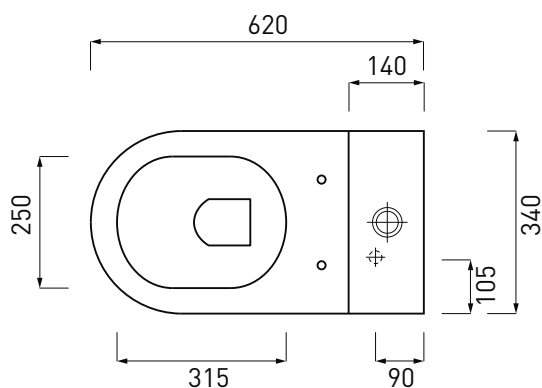

*presa dell'acqua a parete
*wall water outlet

ATTENZIONE:
Le misure d'installazione possono presentare leggere differenze rispetto ai pezzi reali in considerazione delle caratteristiche del prodotto ceramico. L'azienda si riserva di cambiare schede tecniche e caratteristiche di funzionamento degli articoli in ogni momento e senza necessità di preavviso. I pesi possono subire variazioni fino al 20%.

ATTENTION:
Measure details can show some little difference respect real items, following typical characteristics of ceramics articles production. The company reserves the right to change any technical specifications/dimension and/or operating characteristics of the products at any time and without giving notice. The ceramic items weight may vary up to 20%.