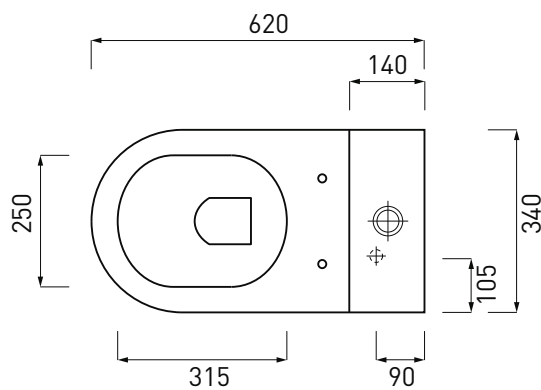

*presa dell'acqua a parete
*wall water outlet

ATTENZIONE:
Le misure d'installazione possono presentare leggere differenze rispetto ai pezzi reali in considerazione delle caratteristiche del prodotto ceramico. L'azienda si riserva di cambiare schede tecniche e caratteristiche di funzionamento degli articoli in ogni momento e senza necessità di preavviso. I pesi possono subire variazioni fino al 20%.

ATTENTION:
Measure details can show some little difference respect real items, following typical characteristics of ceramics articles production. The company reserves the right to change any technical specifications/dimension and/or operating characteristics of the products at any time and without giving notice. The ceramic items weight may vary up to 20%.