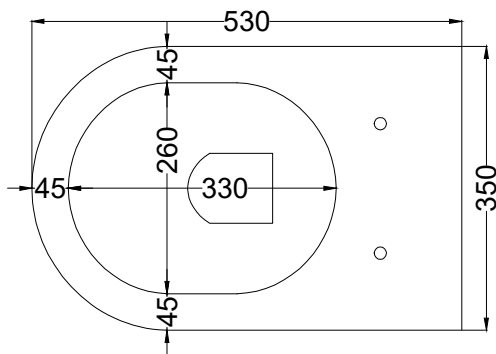

Smile - art. SMVSNW

Vaso sospeso completo di fissaggi a scomparsa
Wall-hung toilet with hidden fixing system

cielo
handmade in Italy

PESO NETTO/NET WEIGHT: 21,35 Kg

PCS PALLET: 18
PCS PALLET CONTAINER: 18

ACCESSORI/ACCESSORIES:

CPVSM - coprivaso in termoidurente/
thermosetting seat-cover (Made in EU)

CPVSMF - coprivaso in termoidurente
frizionato/Thermosetting soft close seat-cover
(Made in EU)

CPVSMNEWF - coprivaso in termoidurente
frizionato/Thermosetting soft close seat-cover
(Made in EU)

508 - staffa di fissaggio universale per wc
e bidet sospesi/universal fixing brackets for
wall-hung wc/bidet

RPB - raccordo dritto a parete/straight pan
connector for wall trap

PAA - protezione antiurto acustica/
acoustic protection panel

NOTE/NOTES

Il wc rispetta le normative per il risparmio idrico.

The toilet complies with the water saving regulations.

DoP No. 997.01

FINITURE

FINISHES

- Bianco/white - glossy
- Nero/black - glossy

Le Terre di Cielo

- Talco
- Pomice
- Brina
- Basalto
- Arenaria
- Avena
- Cemento
- Lavagna

Le Acque di Cielo

- Oltremare
- Smeraldo
- Alga
- Corallo
- Ninfea
- Anemone

TOP

SIDE

* = water outlet
** = water inlet
° = fixings

BACK

ATTENZIONE/ATTENTION:

Superfici, pesi e misure riportate possono presentare leggere differenze rispetto ai pezzi reali, in considerazione e accordo delle caratteristiche di tolleranza intrinseche del materiale ceramico e del suo processo produttivo. L'azienda si riserva di cambiare schede tecniche e caratteristiche di funzionamento degli articoli in ogni momento e senza necessità di preavviso.