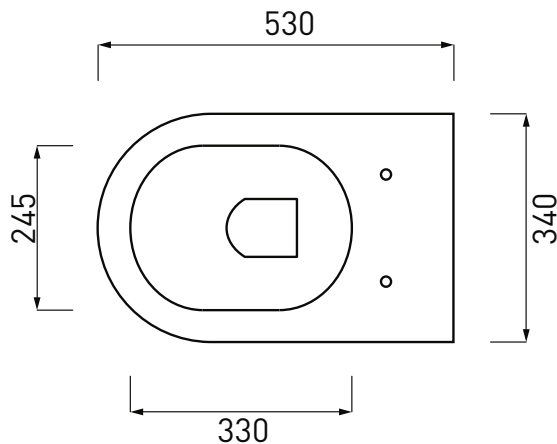

ATTENZIONE/ATTENTION:

ATTENZIONE/ATTENTION: