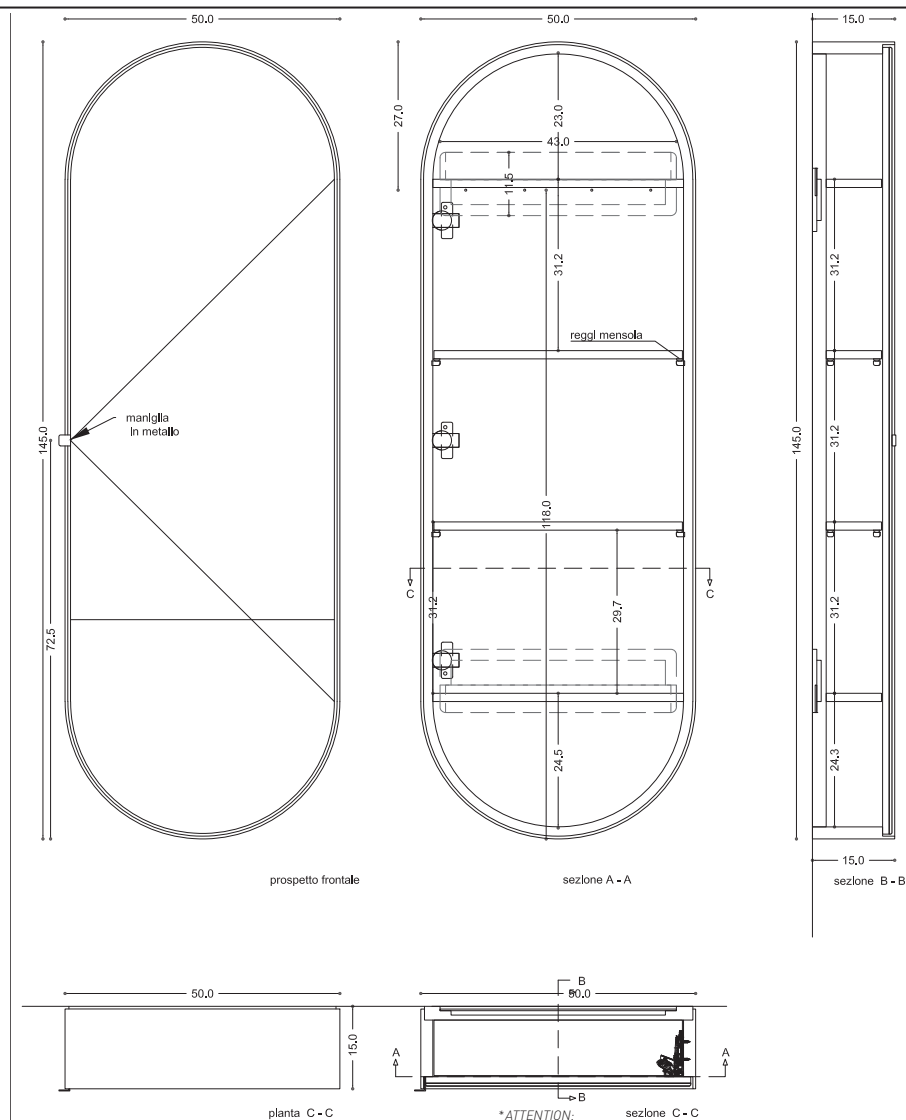

NOTE/NOTES

Fissaggi generici inclusi*
Generic fixing kit included*

Settembre 2019