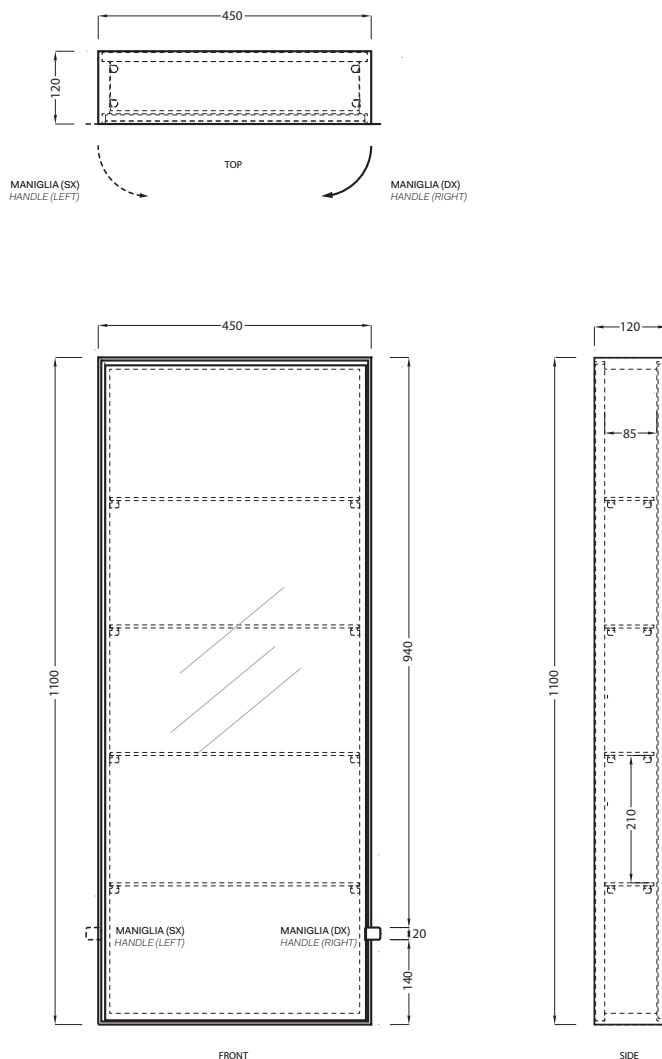

*ATTENZIONE:

ATTENZIONE:

Le misure d'installazione possono presentare leggere differenze rispetto ai pezzi reali in considerazione delle caratteristiche del prodotto. L'azienda si riserva di cambiare schede tecniche e caratteristiche di funzionamento degli articoli in ogni momento e senza necessità di preavviso.

*ATTENTION:

ATTENTION:

Measure details can show some little difference respect real items, following typical characteristics of production. The company reserves the right to change any technical specifications/dimension and/or operating characteristics of the products at any time and without giving notice.