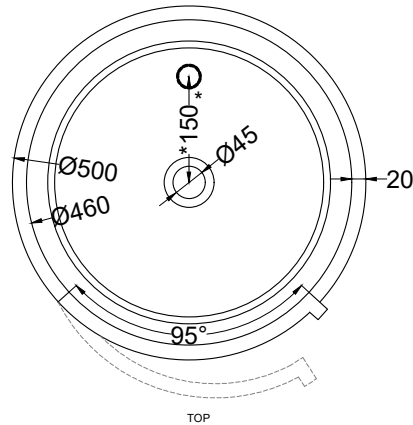

Le Acque di Cielo

● Oltremare	● Corallo
● Smeraldo	● Ninfea
● Alga	● Anemone

FRONT