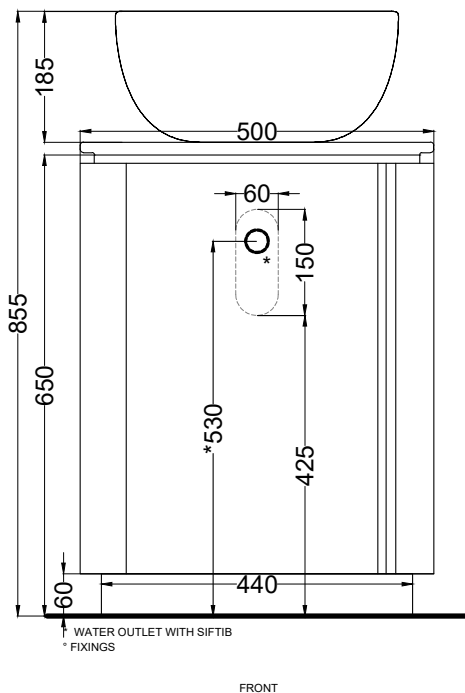

Le Acque di Cielo

● Oltremare	● Corallo
● Smeraldo	● Ninfea
● Alga	● Anemone

Marzo 2021

ATTENZIONE: Superfici, pesi e misure riportate possono presentare leggere differenze rispetto ai pezzi reali, in considerazione e accordo delle caratteristiche di tolleranza intrinseche del materiale ceramico e del suo processo produttivo. L'azienda si riserva di cambiare schede tecniche e caratteristiche di funzionamento degli articoli in ogni momento e senza necessità di preavviso.

ATTENTION: Surfaces, weights and dimensions can show some little differences compared to the real item, following typical intrinsic characteristics of ceramics material and production. The company reserves the right to change any technical specifications/ dimension and/or operating characteristics of the products at any time and without giving notice.