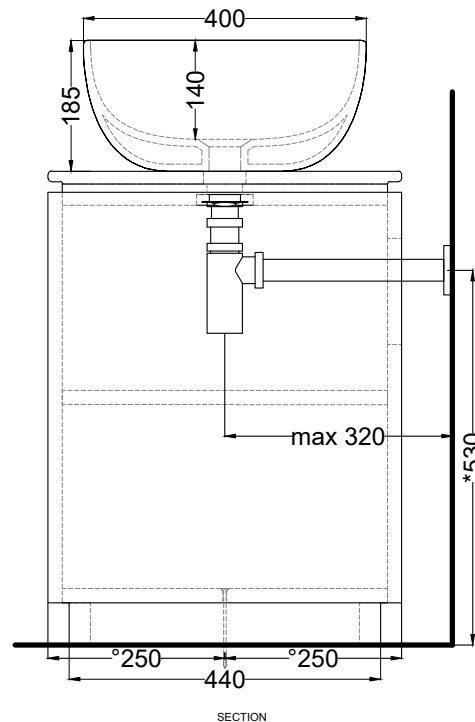

Le Acque di Cielo

● Oltremare	● Corallo
● Smeraldo	● Ninfea
● Alga	● Anemone

Marzo 2021

ATTENZIONE: Superfici, pesi e misure riportate possono presentare leggere differenze rispetto ai pezzi reali, in considerazione e accordo delle caratteristiche di tolleranza intrinseche del materiale ceramico e del suo processo produttivo. L'azienda si riserva di cambiare schede tecniche e caratteristiche di funzionamento degli articoli in ogni momento e senza necessità di preavviso.

ATTENTION: Surfaces, weights and dimensions can show some little differences compared to the real item, following typical intrinsic characteristics of ceramics material and production. The company reserves the right to change any technical specifications/ dimension and/or operating characteristics of the products at any time and without giving notice.