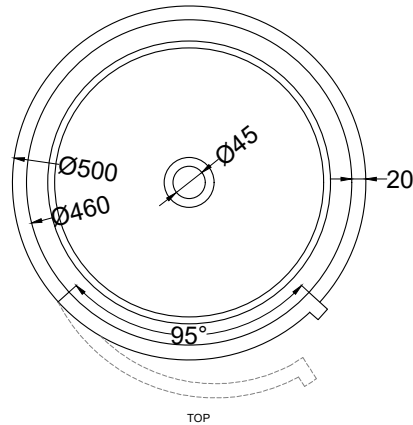

Le Acque di Cielo

● Oltremare	● Corallo
● Smeraldo	● Ninfea
● Alga	● Anemone

Marzo 2021

ATTENZIONE: Superfici, pesi e misure riportate possono presentare leggere differenze rispetto ai pezzi reali, in considerazione e accordo delle caratteristiche di tolleranza intrinseche del materiale ceramico e del suo processo produttivo. L'azienda si riserva di cambiare schede tecniche e caratteristiche di funzionamento degli articoli in ogni momento e senza necessità di preavviso.

ATTENTION: Surfaces, weights and dimensions can show some little differences compared to the real item, following typical intrinsic characteristics of ceramics material and production. The company reserves the right to change any technical specifications/ dimension and/or operating characteristics of the products at any time and without giving notice.