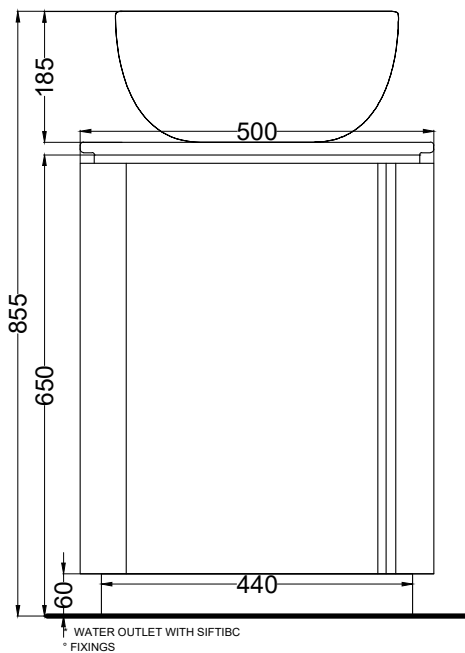

Le Acque di Cielo

● Oltremare	● Corallo
● Smeraldo	● Ninfea
● Alga	● Anemone

FRONT