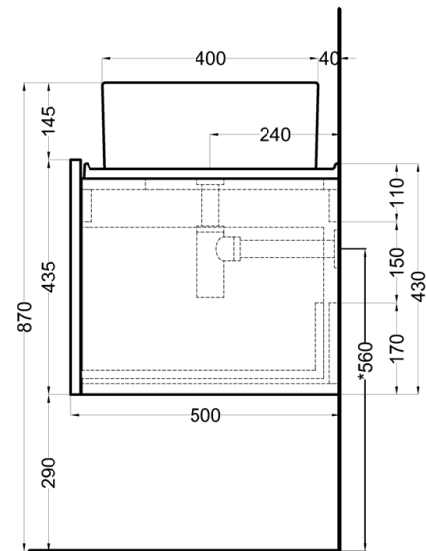

**=water inlet (hot/cold)

Delfo 113 piano in ceramica

Delfo 113 con lavabo Theo Tondo / Delfo 113 with Theo Tondo washbasin

cielo

lavabo / washbasin
art. THLAT
peso netto / net weight: 8,50 Kg

mobile versione liscia / cabinet smooth version
art. DECRL / DECRE / DECRLSF / DECRLSF / DECRESF
peso netto / net weight: 49,00 Kg / 45,00 Kg

piano / countertop
art. DEPIR / DEPIRSF
peso netto / net weight: 20,00 Kg

mobile versione listelli / cabinet laths version
art. DECRLD / DECRLDLSF
peso netto / net weight: 45,50 Kg

Maggio 2025

*=water outlet (with standard siphon)
**=water inlet (hot/cold)