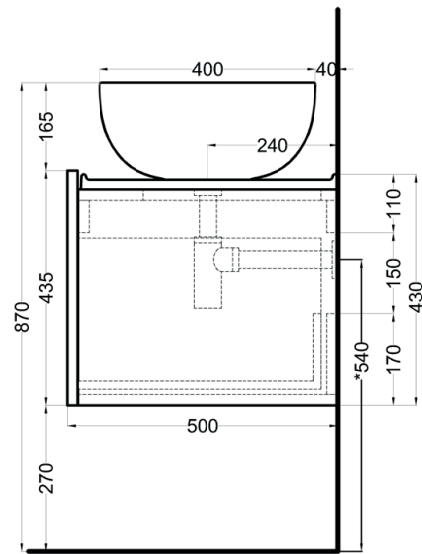

Delfo 113 piano in ceramica

Delfo 113 con bacinella Era Small / Delfo 113 with Era Small on top bowl

cielo

bacinella / on top bowl
art. BAERA40
peso netto / net weight: 8,00 Kg

mobile versione liscia / cabinet smooth version
art. DECRL / DECRE / DECRLSF / DECRLSF / DECRESF
peso netto / net weight: 49,00 Kg / 45,00 Kg

piano / countertop
art. DEPIR / DEPIRSF
peso netto / net weight: 20,00 Kg

mobile versione listelli / cabinet laths version
art. DECRLD / DECRLDSEF
peso netto / net weight: 45,50 Kg

Maggio 2025

*=water outlet (with standard siphon)
**=water inlet (hot/cold)

Delfo 113 piano in ceramica

Delfo 113 con bacinella Shui 40 / Delfo 113 with Shui 40 on top bowl

cielo

bacinella / on top bowl
art. SHBA40
peso netto / net weight: 8,55 Kg

mobile versione liscia / cabinet smooth version
art. DECRL / DECRE / DECRLSF / DECRLSF / DECRESF
peso netto / net weight: 49,00 Kg / 45,00 Kg

piano / countertop
art. DEPIR / DEPIRSF
peso netto / net weight: 20,00 Kg

mobile versione listelli / cabinet laths version
art. DECRL / DECRESF
peso netto / net weight: 45,50 Kg

Maggio 2025

*=water outlet (with standard siphon)
**=water inlet (hot/cold)