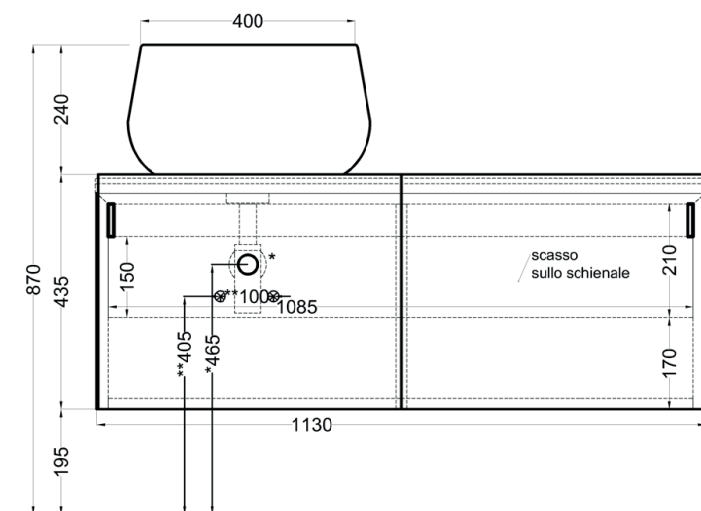

Delfo 113 piano in ceramica

Delfo 113 con bacinella Tina / Delfo 113 Tina on top bowl

cielo

bacinella / on top bowl
art. BATA
peso netto / net weight: 9,05 Kg

mobile versione liscia / cabinet smooth version
art. DECRL / DECRE / DECRLSF / DECRLSF / DECRESF
peso netto / net weight: 49,00 Kg / 45,00 Kg

piano / countertop
art. DEPIR / DEPIRSF
peso netto / net weight: 20,00 Kg

mobile versione listelli / cabinet laths version
art. DECRL / DECRLSF / DECRESF
peso netto / net weight: 45,50 Kg

Maggio 2025

*=water outlet (with standard siphon)
**=water inlet (hot/cold)