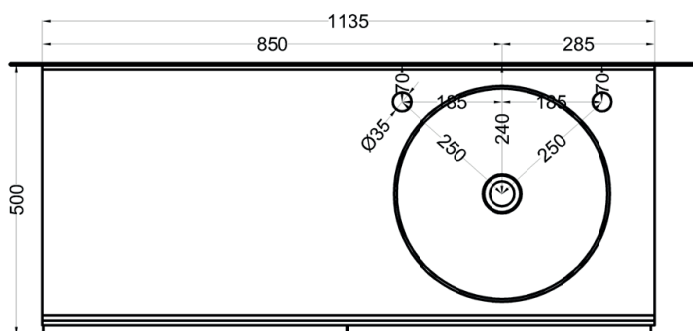

Delfo 113 piano in ceramica

Delfo 113 con bacinella Era Small / Delfo 113 with Era Small on top bowl

cielo

bacinella / on top bowl
art. BAERA40
peso netto / net weight: 8,00 Kg

mobile versione liscia / cabinet smooth version
art. DECRL / DECRE / DECRLSF / DECRLSF / DECRESF
peso netto / net weight: 49,00 Kg / 45,00 Kg

piano / countertop
art. DEPIR / DEPIRSF
peso netto / net weight: 20,00 Kg

mobile versione listelli / cabinet laths version
art. DECRLD / DECRLDSEF
peso netto / net weight: 45,50 Kg

Maggio 2025

*=water outlet (with standard siphon)
**=water inlet (hot/cold)