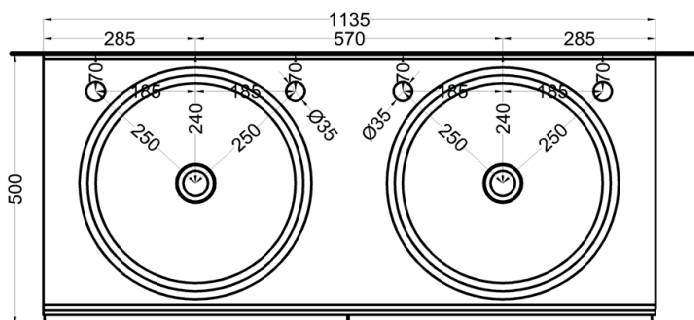

Delfo 113 piano in ceramica

Delfo 113 con bacinella Tino / Delfo 113 with Tino on top bowl

cielo

bacinella / on top bowl
art. BATO
peso netto / net weight: 10,30 Kg

mobile versione liscia / cabinet smooth version
art. DECRL / DECRE / DECRLSF / DECRLSF / DECRESF
peso netto / net weight: 49,00 Kg / 45,00 Kg

piano / countertop
art. DEPIR / DEPIRSF
peso netto / net weight: 20,00 Kg

mobile versione listelli / cabinet laths version
art. DECRL / DECRLSF / DECRESF
peso netto / net weight: 45,50 Kg

Maggio 2025

*=water outlet (with standard siphon)

**=water inlet (hot/cold)