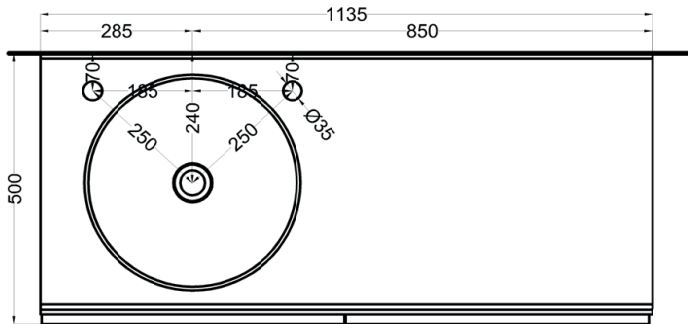

Delfo 113 piano in ceramica

Delfo 113 con lavabo Theo Tondo / Delfo 113 with Theo Tondo washbasin

cielo

lavabo / washbasin
art. THLAT
peso netto / net weight: 8,50 Kg

mobile versione liscia / cabinet smooth version
art. DECRL / DECRE / DECRLSF / DECRLSF / DECRESF
peso netto / net weight: 49,00 Kg / 45,00 Kg

piano / countertop
art. DEPIR / DEPIRSF
peso netto / net weight: 20,00 Kg

mobile versione listelli / cabinet laths version
art. DECRLD / DECRLDLSF
peso netto / net weight: 45,50 Kg

Maggio 2025

*=water outlet (with standard siphon)
**=water inlet (hot/cold)