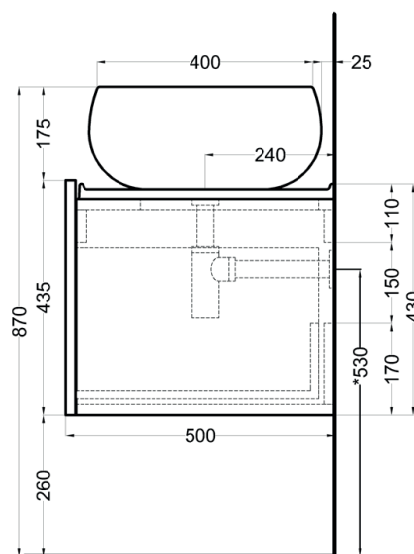

cielo

bacinella / on top bowl
art. CALAT45
peso netto / net weight: 9,00 Kg

mobile versione liscia / cabinet smooth version
art. DECRL / DECRE / DECRLSF / DECRLSF / DECRESF
peso netto / net weight: 49,00 Kg / 45,00 Kg

piano / countertop
art. DEPIR / DEPIRSF
peso netto / net weight: 20,00 Kg

mobile versione listelli / cabinet laths version
art. DECRLD / DECRLDLSF
peso netto / net weight: 45,50 Kg

Maggio 2025

*=water outlet (with standard siphon)
**=water inlet (hot/cold)

Delfo 113 piano in ceramica

Delfo 113 con bacinella Tino / Delfo 113 with Tino on top bowl

cielo

bacinella / on top bowl
art. BATO
peso netto / net weight: 10,30 Kg

mobile versione liscia / cabinet smooth version
art. DECRL / DECRE / DECRLSF / DECRLSF / DECRESF
peso netto / net weight: 49,00 Kg / 45,00 Kg

piano / countertop
art. DEPIR / DEPIRSF
peso netto / net weight: 20,00 Kg

mobile versione listelli / cabinet laths version
art. DECRL / DECRLSF / DECRESF
peso netto / net weight: 45,50 Kg

Maggio 2025

*=water outlet (with standard siphon)