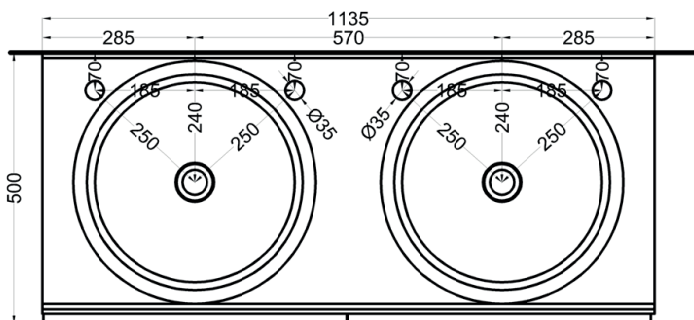

Delfo 113 piano in ceramica

Delfo 113 con bacinella Tina / Delfo 113 Tina on top bowl

cielo

bacinella / on top bowl
art. BATA
peso netto / net weight: 9,05 Kg

mobile versione liscia / cabinet smooth version
art. DECRL / DECRE / DECRLSF / DECRLSF / DECRESF
peso netto / net weight: 49,00 Kg / 45,00 Kg

piano / countertop
art. DEPIR / DEPIRSF
peso netto / net weight: 20,00 Kg

mobile versione listelli / cabinet laths version
art. DECRL / DECRLSF / DECRESF
peso netto / net weight: 45,50 Kg

Maggio 2025

*=water outlet (with standard siphon)
**=water inlet (hot/cold)