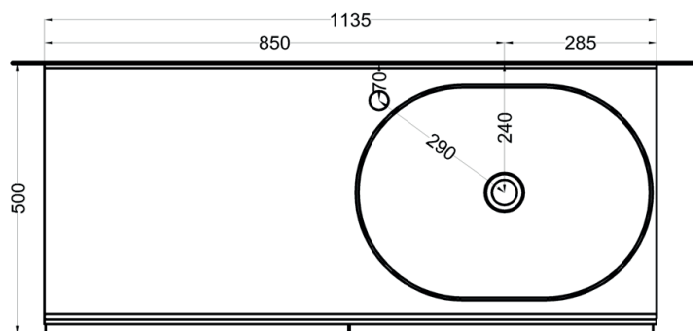

Delfo 113 piano in ceramica

Delfo 113 con bacinella lavabo Theo Ovale / Delfo 113 with Theo Ovale washbasin

cielo

bacinella / on top bowl
art. THLAO
peso netto / net weight: 10,50 Kg

mobile versione liscia / cabinet smooth version
art. DECRL / DECRE / DECRLSF / DECRLSF / DECRESF
peso netto / net weight: 49,00 Kg / 45,00 Kg

piano / countertop
art. DEPIR / DEPIRSF
peso netto / net weight: 20,00 Kg

mobile versione listelli / cabinet laths version
art. DECRLD / DECRLDES
peso netto / net weight: 45,50 Kg

Maggio 2025

*=water outlet (with standard siphon)
**=water inlet (hot/cold)