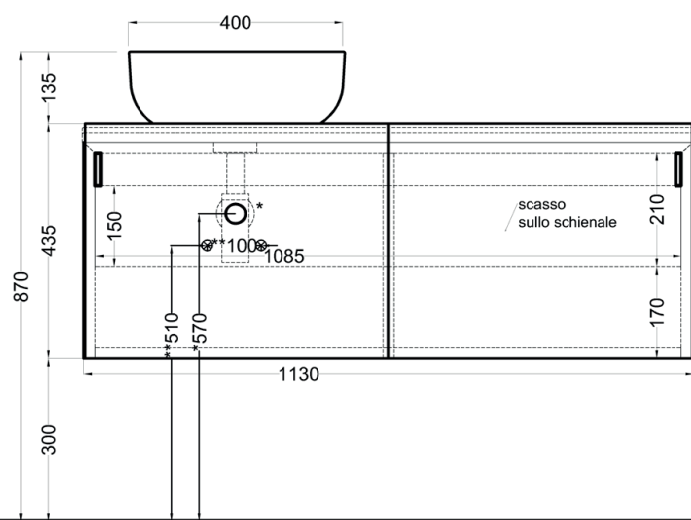

Delfo 113 piano in ceramica

Delfo 113 con bacinella Era Small / Delfo 113 with Era Small on top bowl

cielo

bacinella / on top bowl
art. BAERA40
peso netto / net weight: 8,00 Kg

mobile versione liscia / cabinet smooth version
art. DECRL / DECRE / DECRLSF / DECRLSF / DECRESF
peso netto / net weight: 49,00 Kg / 45,00 Kg

piano / countertop
art. DEPIR / DEPIRSF
peso netto / net weight: 20,00 Kg

mobile versione listelli / cabinet laths version
art. DECRLD / DECRLDSEF
peso netto / net weight: 45,50 Kg

Maggio 2025

*=water outlet (with standard siphon)
**=water inlet (hot/cold)