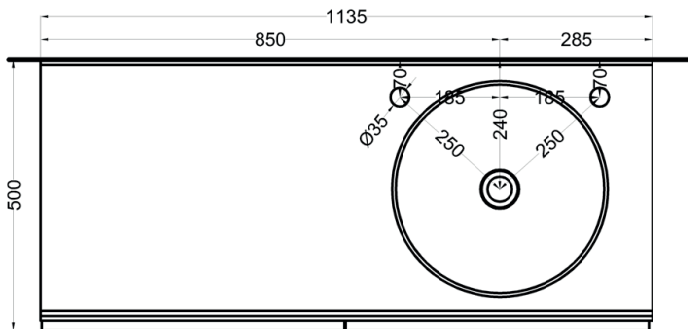

Delfo 113 piano in ceramica

Delfo 113 con lavabo Theo Tondo / Delfo 113 with Theo Tondo washbasin

cielo

lavabo / washbasin
art. THLAT
peso netto / net weight: 8,50 Kg

mobile versione liscia / cabinet smooth version
art. DECRL / DECRE / DECRLSF / DECRLSF / DECRESF
peso netto / net weight: 49,00 Kg / 45,00 Kg

piano / countertop
art. DEPIR / DEPIRSF
peso netto / net weight: 20,00 Kg

mobile versione listelli / cabinet laths version
art. DECRLD / DECRLDLSF
peso netto / net weight: 45,50 Kg

Maggio 2025

*=water outlet (with standard siphon)
**=water inlet (hot/cold)