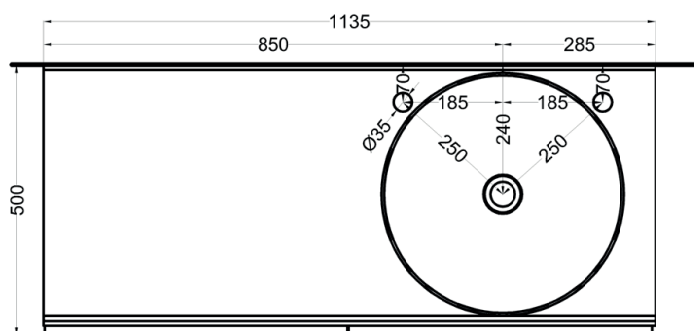

Delfo 113 piano in ceramica

Delfo 113 con bacinella Era / Delfo 113 with Era on top bowl

cielo

bacinella / on top bowl
art. BAERA
peso netto / net weight: 13,00 Kg

mobile versione liscia / cabinet smooth version
art. DECRL / DECRE / DECRLSF / DECRLSF / DECRESF
peso netto / net weight: 49,00 Kg / 45,00 Kg

piano / countertop
art. DEPIR / DEPIRSF
peso netto / net weight: 20,00 Kg

mobile versione listelli / cabinet laths version
art. DECRL / DECRESF
peso netto / net weight: 45,50 Kg

Maggio 2025

*=water outlet (with standard siphon)
**=water inlet (hot/cold)