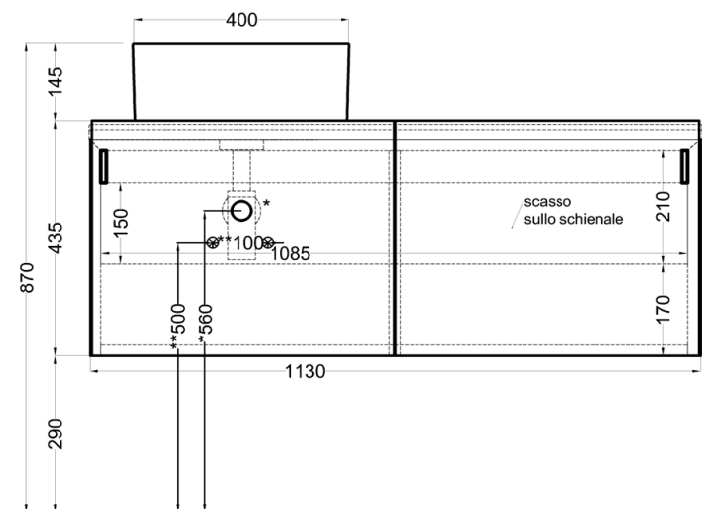

Delfo 113 piano in ceramica

Delfo 113 con lavabo Theo Tondo / Delfo 113 with Theo Tondo washbasin

cielo

lavabo / washbasin
art. THLAT
peso netto / net weight: 8,50 Kg

mobile versione liscia / cabinet smooth version
art. DECRL / DECRE / DECRLSF / DECRLSF / DECRESF
peso netto / net weight: 49,00 Kg / 45,00 Kg

piano / countertop
art. DEPIR / DEPIRSF
peso netto / net weight: 20,00 Kg

mobile versione listelli / cabinet laths version
art. DECRLD / DECRLDLSF
peso netto / net weight: 45,50 Kg

Maggio 2025

*=water outlet (with standard siphon)
**=water inlet (hot/cold)