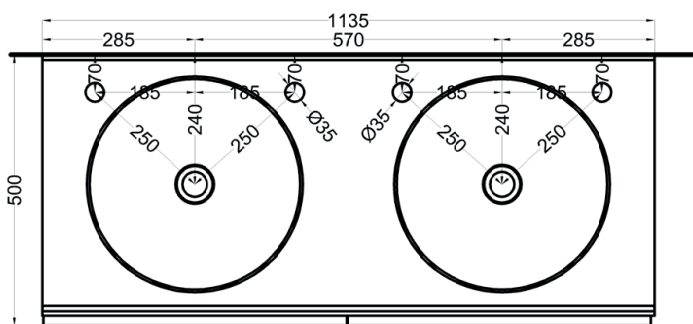

Delfo 113 piano in ceramica

Delfo 113 con bacinella Era Small / Delfo 113 with Era Small on top bowl

cielo

bacinella / on top bowl
art. BAERA40
peso netto / net weight: 8,00 Kg

mobile versione liscia / cabinet smooth version
art. DECRL / DECRE / DECRLSF / DECRLSF / DECRESF
peso netto / net weight: 49,00 Kg / 45,00 Kg

piano / countertop
art. DEPIR / DEPIRSF
peso netto / net weight: 20,00 Kg

mobile versione listelli / cabinet laths version
art. DECRLD / DECRLDSEF
peso netto / net weight: 45,50 Kg

Maggio 2025

*=water outlet (with standard siphon)
**=water inlet (hot/cold)