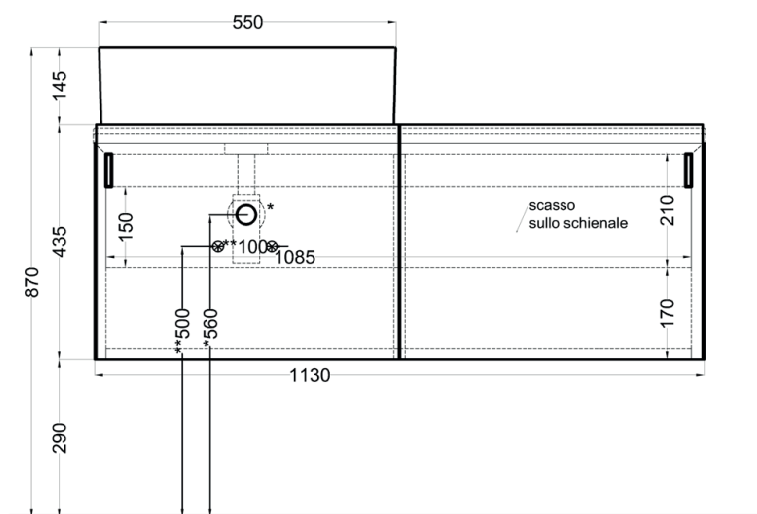

Delfo 113 piano in ceramica

Delfo 113 con bacinella lavabo Theo Ovale / Delfo 113 with Theo Ovale washbasin

cielo

bacinella / on top bowl
art. THLAO
peso netto / net weight: 10,50 Kg

mobile versione liscia / cabinet smooth version
art. DECRL / DECRE / DECRLSF / DECRLSF / DECRESF
peso netto / net weight: 49,00 Kg / 45,00 Kg

piano / countertop
art. DEPIR / DEPIRSF
peso netto / net weight: 20,00 Kg

mobile versione listelli / cabinet laths version
art. DECRLD / DECRLDES
peso netto / net weight: 45,50 Kg

Maggio 2025

*=water outlet (with standard siphon)
**=water inlet (hot/cold)