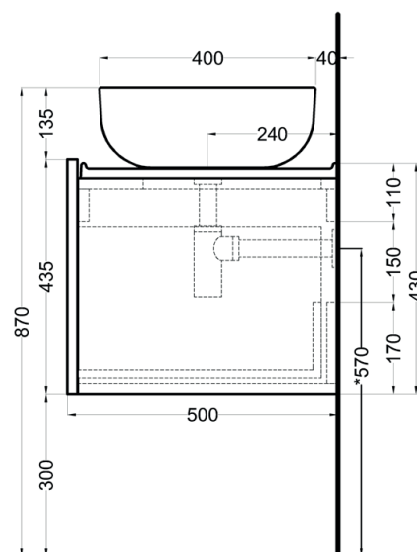

Delfo 113 piano in ceramica

Delfo 113 con bacinella Era / Delfo 113 with Era on top bowl

cielo

bacinella / on top bowl
art. BAERA
peso netto / net weight: 13,00 Kg

mobile versione liscia / cabinet smooth version
art. DECRL / DECRE / DECRLSF / DECRLSF / DECRESF
peso netto / net weight: 49,00 Kg / 45,00 Kg

piano / countertop
art. DEPIR / DEPIRSF
peso netto / net weight: 20,00 Kg

mobile versione listelli / cabinet laths version
art. DECRL / DECRESF
peso netto / net weight: 45,50 Kg

Maggio 2025

*=water outlet (with standard siphon)
**=water inlet (hot/cold)

Delfo 113 piano in ceramica

Delfo 113 con bacinella Era Small / Delfo 113 with Era Small on top bowl

cielo

bacinella / on top bowl
art. BAERA40
peso netto / net weight: 8,00 Kg

mobile versione liscia / cabinet smooth version
art. DECRL / DECRE / DECRLSF / DECRLSF / DECRESF
peso netto / net weight: 49,00 Kg / 45,00 Kg

piano / countertop
art. DEPIR / DEPIRSF
peso netto / net weight: 20,00 Kg

mobile versione listelli / cabinet laths version
art. DECRLD / DECRLDSEF
peso netto / net weight: 45,50 Kg

Maggio 2025

*=water outlet (with standard siphon)
**=water inlet (hot/cold)