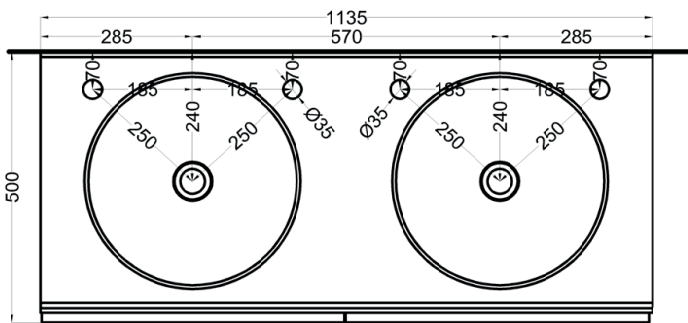

Delfo 113 piano in ceramica

Delfo 113 con lavabo Theo Tondo / Delfo 113 with Theo Tondo washbasin

cielo

lavabo / washbasin
art. THLAT
peso netto / net weight: 8,50 Kg

mobile versione liscia / cabinet smooth version
art. DECRL / DECRE / DECRLSF / DECRLSF / DECRESF
peso netto / net weight: 49,00 Kg / 45,00 Kg

piano / countertop
art. DEPIR / DEPIRSF
peso netto / net weight: 20,00 Kg

mobile versione listelli / cabinet laths version
art. DECRLD / DECRLDLSF
peso netto / net weight: 45,50 Kg

Maggio 2025

*=water outlet (with standard siphon)
**=water inlet (hot/cold)