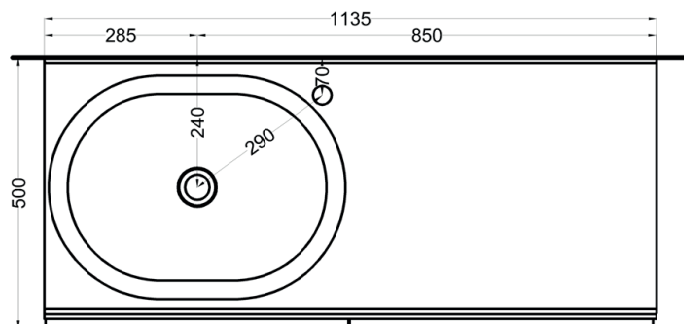

Delfo 113 piano in ceramica

Delfo 113 con bacinella Catino Ovale / Delfo 113 with Catino Ovale on top bowl

cielo

bacinella / on top bowl
art. CALAO55
peso netto / net weight: 10,00 Kg

mobile versione liscia / cabinet smooth version
art. DECRL / DECRE / DECRLSF / DECRLSF / DECRESF
peso netto / net weight: 49,00 Kg / 45,00 Kg

piano / countertop
art. DEPIR / DEPIRSF
peso netto / net weight: 20,00 Kg

mobile versione listelli / cabinet laths version
art. DECRLD / DECRLDSEF
peso netto / net weight: 45,50 Kg

Maggio 2025

*=water outlet (with standard siphon)
**=water inlet (hot/cold)