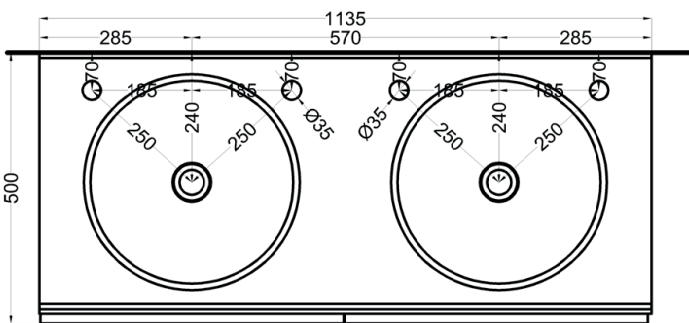

Delfo 113 piano in ceramica

Delfo 113 con bacinella Shui 40 / Delfo 113 with Shui 40 on top bowl

cielo

bacinella / on top bowl
art. SHBA40
peso netto / net weight: 8,55 Kg

mobile versione liscia / cabinet smooth version
art. DECRL / DECRE / DECRLSF / DECRLSF / DECRESF
peso netto / net weight: 49,00 Kg / 45,00 Kg

piano / countertop
art. DEPIR / DEPIRSF
peso netto / net weight: 20,00 Kg

mobile versione listelli / cabinet laths version
art. DECRL / DECRESF
peso netto / net weight: 45,50 Kg

Maggio 2025

*=water outlet (with standard siphon)
**=water inlet (hot/cold)