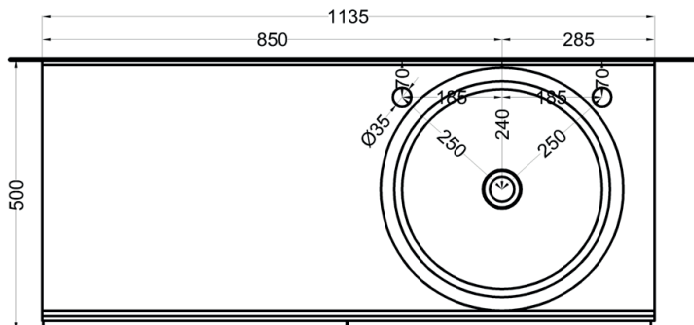

Delfo 113 piano in ceramica

Delfo 113 con bacinella Tina / Delfo 113 Tina on top bowl

cielo

bacinella / on top bowl
art. BATA
peso netto / net weight: 9,05 Kg

mobile versione liscia / cabinet smooth version
art. DECRL / DECRE / DECRLSF / DECRLSF / DECRESF
peso netto / net weight: 49,00 Kg / 45,00 Kg

piano / countertop
art. DEPIR / DEPIRSF
peso netto / net weight: 20,00 Kg

mobile versione listelli / cabinet laths version
art. DECRL / DECRLSF / DECRESF
peso netto / net weight: 45,50 Kg

Maggio 2025

*=water outlet (with standard siphon)
**=water inlet (hot/cold)