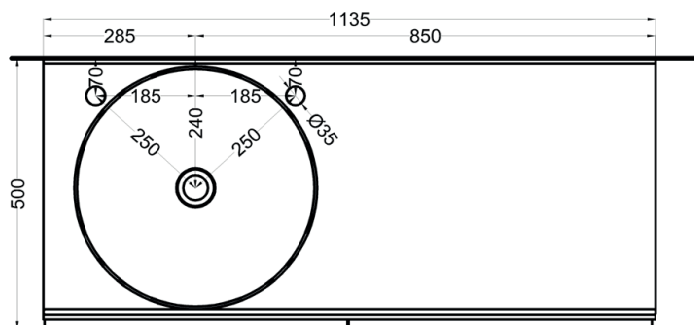

Delfo 113 piano in ceramica

Delfo 113 con bacinella Era / Delfo 113 with Era on top bowl

cielo

bacinella / on top bowl
art. BAERA
peso netto / net weight: 13,00 Kg

mobile versione liscia / cabinet smooth version
art. DECRL / DECRE / DECRLSF / DECRLSF / DECRESF
peso netto / net weight: 49,00 Kg / 45,00 Kg

piano / countertop
art. DEPIR / DEPIRSF
peso netto / net weight: 20,00 Kg

mobile versione listelli / cabinet laths version
art. DECRL / DECRESF
peso netto / net weight: 45,50 Kg

Maggio 2025

*=water outlet (with standard siphon)
**=water inlet (hot/cold)