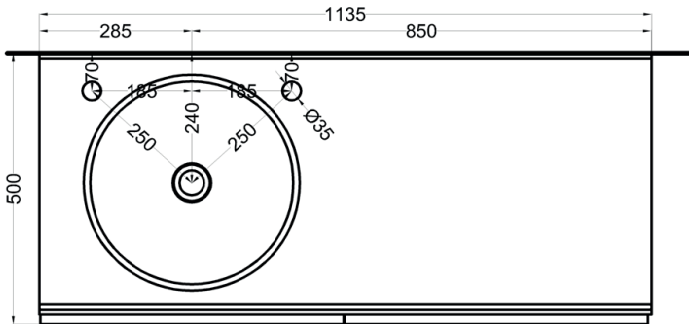

Delfo 113 piano in ceramica

Delfo 113 con bacinella Shui 40 / Delfo 113 with Shui 40 on top bowl

cielo

bacinella / on top bowl
art. SHBA40
peso netto / net weight: 8,55 Kg

mobile versione liscia / cabinet smooth version
art. DECRL / DECRE / DECRLSF / DECRLSF / DECRESF
peso netto / net weight: 49,00 Kg / 45,00 Kg

piano / countertop
art. DEPIR / DEPIRSF
peso netto / net weight: 20,00 Kg

mobile versione listelli / cabinet laths version
art. DECRL / DECRESF
peso netto / net weight: 45,50 Kg

Maggio 2025

*=water outlet (with standard siphon)
**=water inlet (hot/cold)