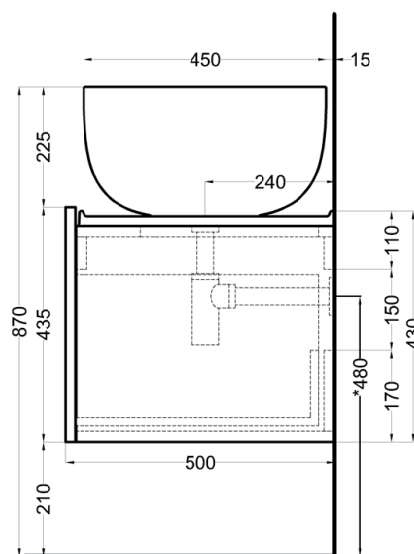

Delfo 113 piano in ceramica

Delfo 113 con bacinella Era / Delfo 113 with Era on top bowl

cielo

bacinella / on top bowl
art. BAERA
peso netto / net weight: 13,00 Kg

mobile versione liscia / cabinet smooth version
art. DECRL / DECRE / DECRLSF / DECRLSF / DECRESF
peso netto / net weight: 49,00 Kg / 45,00 Kg

piano / countertop
art. DEPIR / DEPIRSF
peso netto / net weight: 20,00 Kg

mobile versione listelli / cabinet laths version
art. DECRL / DECRESF
peso netto / net weight: 45,50 Kg

Maggio 2025

*=water outlet (with standard siphon)
**=water inlet (hot/cold)