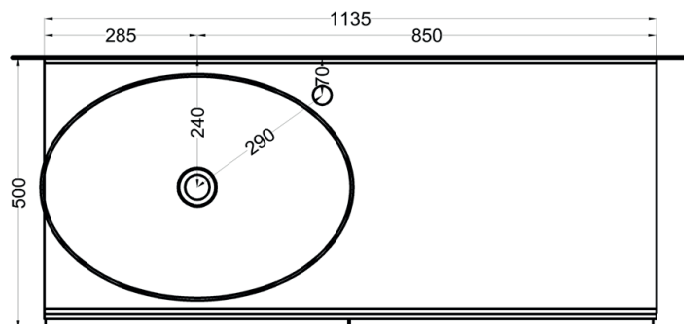

Delfo 113 piano in ceramica

Delfo 113 con bacinella Eco Small / Delfo 113 with Eco Small on top bowl

cielo

bacinella / on top bowl
art. BAECO58
peso netto / net weight: 10,00 Kg

mobile versione liscia / cabinet smooth version
art. DECRL / DECRE / DECRLSF / DECRLSF / DECRESF
peso netto / net weight: 49,00 Kg / 45,00 Kg

piano / countertop
art. DEPIR / DEPIRSF
peso netto / net weight: 20,00 Kg

mobile versione listelli / cabinet laths version
art. DECRLD / DECRLDSEF
peso netto / net weight: 45,50 Kg

Maggio 2025

*=water outlet (with standard siphon)
**=water inlet (hot/cold)