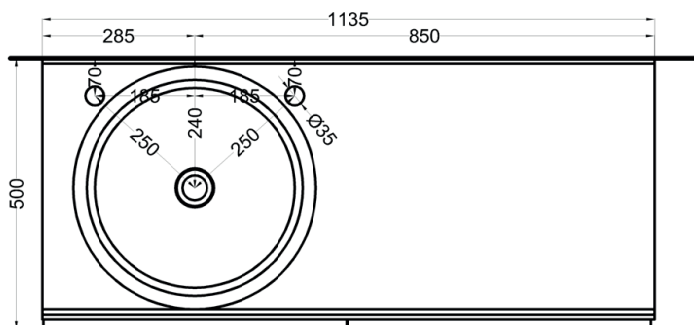

Delfo 113 piano in ceramica

Delfo 113 con bacinella Tina / Delfo 113 Tina on top bowl

cielo

bacinella / on top bowl
art. BATA
peso netto / net weight: 9,05 Kg

mobile versione liscia / cabinet smooth version
art. DECRL / DECRE / DECRLSF / DECRLSF / DECRESF
peso netto / net weight: 49,00 Kg / 45,00 Kg

piano / countertop
art. DEPIR / DEPIRSF
peso netto / net weight: 20,00 Kg

mobile versione listelli / cabinet laths version
art. DECRL / DECRLSF / DECRESF
peso netto / net weight: 45,50 Kg

Maggio 2025

*=water outlet (with standard siphon)
**=water inlet (hot/cold)