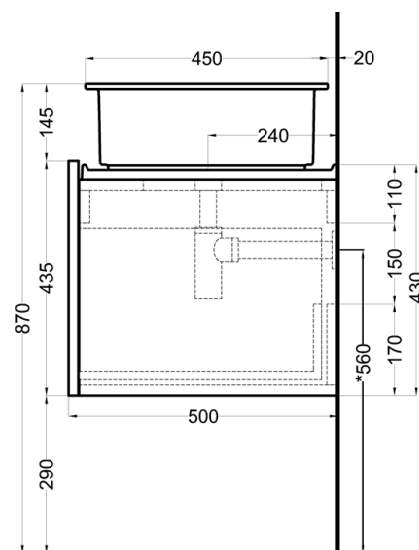

piano / countertop
art. DEPIR / DEPIRSF
peso netto / net weight: 20,00 Kg

mobile versione listelli / cabinet laths version
art. DECRL / DECRLSF / DECRESF
peso netto / net weight: 45,50 Kg

Maggio 2025

*=water outlet (with standard siphon)
**=water inlet (hot/cold)

Delfo 113 piano in ceramica

Delfo 113 con bacinella Catino Ovale / Delfo 113 with Catino Ovale on top bowl

cielo

bacinella / on top bowl
art. CALAO55
peso netto / net weight: 10,00 Kg

mobile versione liscia / cabinet smooth version
art. DECRL / DECRE / DECRLSF / DECRLSF / DECRESF
peso netto / net weight: 49,00 Kg / 45,00 Kg

piano / countertop
art. DEPIR / DEPIRSF
peso netto / net weight: 20,00 Kg

mobile versione listelli / cabinet laths version
art. DECRLD / DECRLDSEF
peso netto / net weight: 45,50 Kg

Maggio 2025

*=water outlet (with standard siphon)
**=water inlet (hot/cold)