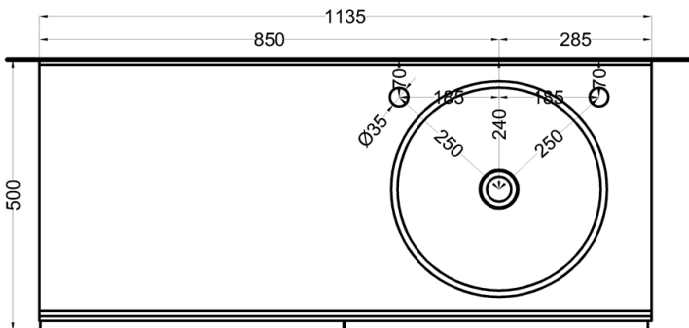

Delfo 113 piano in ceramica

Delfo 113 con bacinella Shui 40 / Delfo 113 with Shui 40 on top bowl

cielo

bacinella / on top bowl
art. SHBA40
peso netto / net weight: 8,55 Kg

mobile versione liscia / cabinet smooth version
art. DECRL / DECRE / DECRLSF / DECRLSF / DECRESF
peso netto / net weight: 49,00 Kg / 45,00 Kg

piano / countertop
art. DEPIR / DEPIRSF
peso netto / net weight: 20,00 Kg

mobile versione listelli / cabinet laths version
art. DECRL / DECRESF
peso netto / net weight: 45,50 Kg

Maggio 2025

*=water outlet (with standard siphon)
**=water inlet (hot/cold)