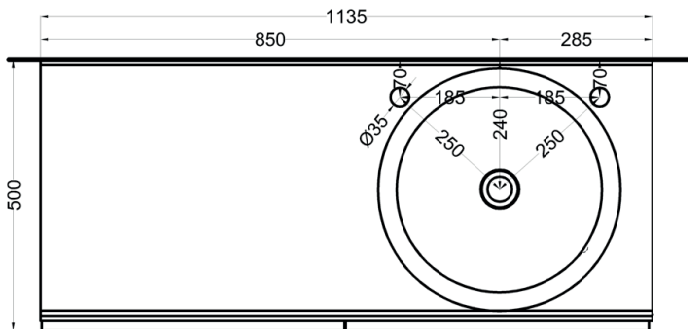

Delfo 113 piano in ceramica

Delfo 113 con bacinella Catino Tondo / Delfo 113 with Catino Tondo on top bowl

cielo

bacinella / on top bowl
art. CALAT45
peso netto / net weight: 9,00 Kg

mobile versione liscia / cabinet smooth version
art. DECRL / DECRE / DECRLSF / DECRLSF / DECRESF
peso netto / net weight: 49,00 Kg / 45,00 Kg

piano / countertop
art. DEPIR / DEPIRSF
peso netto / net weight: 20,00 Kg

mobile versione listelli / cabinet laths version
art. DECRLD / DECRLDLSF
peso netto / net weight: 45,50 Kg

Maggio 2025

*=water outlet (with standard siphon)
**=water inlet (hot/cold)