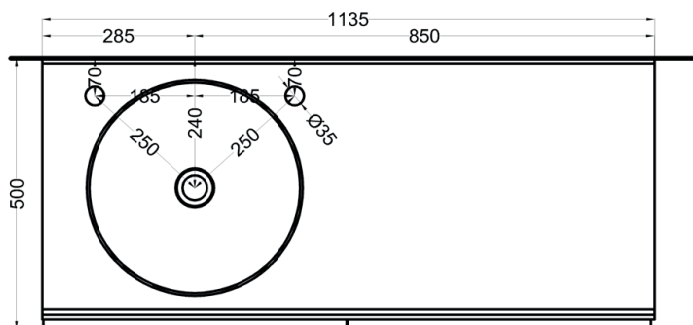

Delfo 113 piano in ceramica

Delfo 113 con bacinella Era Small / Delfo 113 with Era Small on top bowl

cielo

bacinella / on top bowl
art. BAERA40
peso netto / net weight: 8,00 Kg

mobile versione liscia / cabinet smooth version
art. DECRL / DECRE / DECRLSF / DECRLSF / DECRESF
peso netto / net weight: 49,00 Kg / 45,00 Kg

piano / countertop
art. DEPIR / DEPIRSF
peso netto / net weight: 20,00 Kg

mobile versione listelli / cabinet laths version
art. DECRLD / DECRLDSEF
peso netto / net weight: 45,50 Kg

Maggio 2025

*=water outlet (with standard siphon)
**=water inlet (hot/cold)