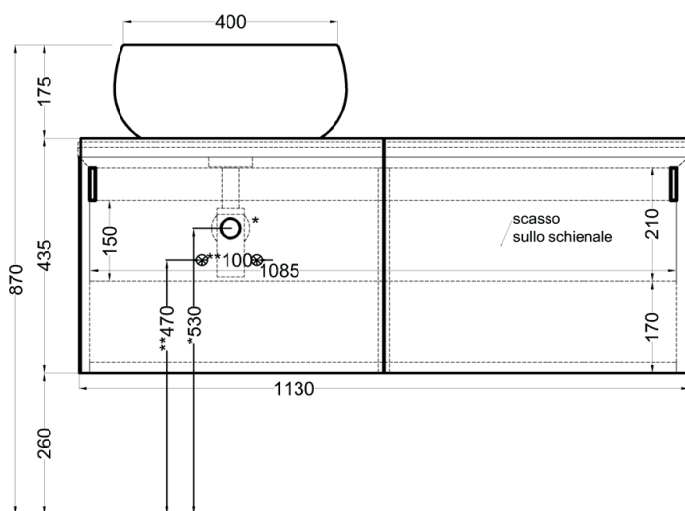

Delfo 113 piano in ceramica

Delfo 113 con bacinella Tino / Delfo 113 with Tino on top bowl

cielo

bacinella / on top bowl
art. BATO
peso netto / net weight: 10,30 Kg

mobile versione liscia / cabinet smooth version
art. DECRL / DECRE / DECRLSF / DECRLSF / DECRESF
peso netto / net weight: 49,00 Kg / 45,00 Kg

piano / countertop
art. DEPIR / DEPIRSF
peso netto / net weight: 20,00 Kg

mobile versione listelli / cabinet laths version
art. DECRL / DECRLSF / DECRESF
peso netto / net weight: 45,50 Kg

Maggio 2025

*=water outlet (with standard siphon)

**=water inlet (hot/cold)