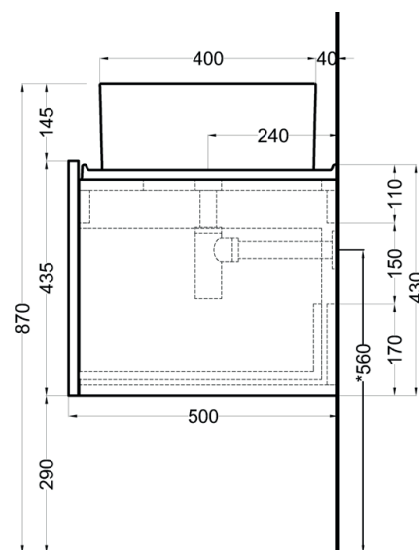

piano / countertop
art. DEPIR / DEPIRSF
peso netto / net weight: 20,00 Kg

mobile versione listelli / cabinet laths version
art. DECRLD / DECRLDSEF
peso netto / net weight: 45,50 Kg

Maggio 2025

*=water outlet (with standard siphon)
**=water inlet (hot/cold)

Delfo 113 piano in ceramica

Delfo 113 con bacinella lavabo Theo Ovale / Delfo 113 with Theo Ovale washbasin

cielo

bacinella / on top bowl
art. THLAO
peso netto / net weight: 10,50 Kg

mobile versione liscia / cabinet smooth version
art. DECRL / DECRE / DECRLSF / DECRLSF / DECRESF
peso netto / net weight: 49,00 Kg / 45,00 Kg

piano / countertop
art. DEPIR / DEPIRSF
peso netto / net weight: 20,00 Kg

mobile versione listelli / cabinet laths version
art. DECRLD / DECRLDES
peso netto / net weight: 45,50 Kg

Maggio 2025

*=water outlet (with standard siphon)
**=water inlet (hot/cold)