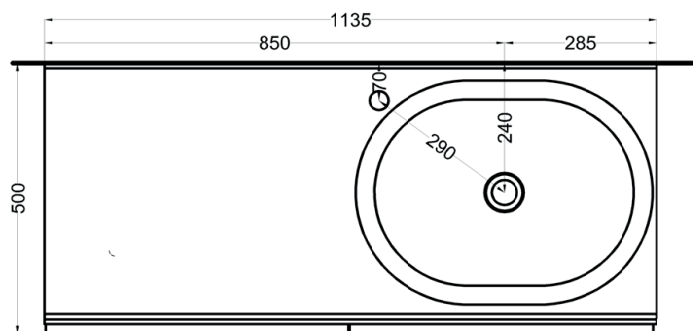

Delfo 113 piano in ceramica

Delfo 113 con bacinella Catino Ovale / Delfo 113 with Catino Ovale on top bowl

cielo

bacinella / on top bowl
art. CALAO55
peso netto / net weight: 10,00 Kg

mobile versione liscia / cabinet smooth version
art. DECRL / DECRE / DECRLSF / DECRLSF / DECRESF
peso netto / net weight: 49,00 Kg / 45,00 Kg

piano / countertop
art. DEPIR / DEPIRSF
peso netto / net weight: 20,00 Kg

mobile versione listelli / cabinet laths version
art. DECRLD / DECRLDSEF
peso netto / net weight: 45,50 Kg

Maggio 2025

*=water outlet (with standard siphon)
**=water inlet (hot/cold)