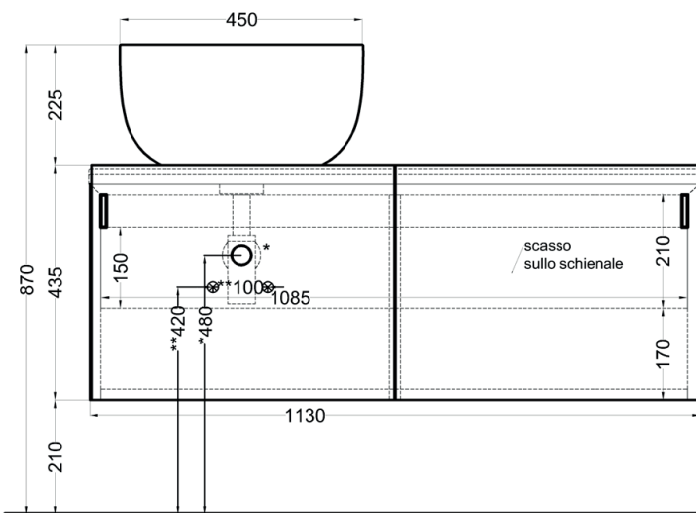

Delfo 113 piano in ceramica

Delfo 113 con bacinella Era / Delfo 113 with Era on top bowl

cielo

bacinella / on top bowl
art. BAERA
peso netto / net weight: 13,00 Kg

mobile versione liscia / cabinet smooth version
art. DECRL / DECRE / DECRLSF / DECRLSF / DECRESF
peso netto / net weight: 49,00 Kg / 45,00 Kg

piano / countertop
art. DEPIR / DEPIRSF
peso netto / net weight: 20,00 Kg

mobile versione listelli / cabinet laths version
art. DECRL / DECRESF
peso netto / net weight: 45,50 Kg

Maggio 2025

*=water outlet (with standard siphon)
**=water inlet (hot/cold)