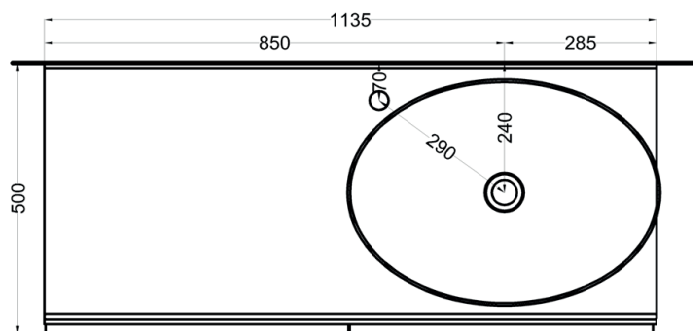

Delfo 113 piano in ceramica

Delfo 113 con bacinella Eco Small / Delfo 113 with Eco Small on top bowl

cielo

bacinella / on top bowl
art. BAECO58
peso netto / net weight: 10,00 Kg

mobile versione liscia / cabinet smooth version
art. DECRL / DECRE / DECRLSF / DECRLSF / DECRESF
peso netto / net weight: 49,00 Kg / 45,00 Kg

piano / countertop
art. DEPIR / DEPIRSF
peso netto / net weight: 20,00 Kg

mobile versione listelli / cabinet laths version
art. DECRLD / DECRLDSEF
peso netto / net weight: 45,50 Kg

Maggio 2025

*=water outlet (with standard siphon)
**=water inlet (hot/cold)