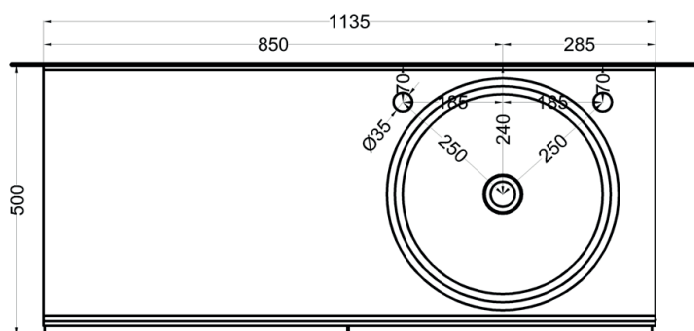

Delfo 113 piano in ceramica

Delfo 113 con bacinella Tino / Delfo 113 with Tino on top bowl

cielo

bacinella / on top bowl
art. BATO
peso netto / net weight: 10,30 Kg

mobile versione liscia / cabinet smooth version
art. DECRL / DECRE / DECRLSF / DECRLSF / DECRESF
peso netto / net weight: 49,00 Kg / 45,00 Kg

piano / countertop
art. DEPIR / DEPIRSF
peso netto / net weight: 20,00 Kg

mobile versione listelli / cabinet laths version
art. DECRL / DECRLSF / DECRESF
peso netto / net weight: 45,50 Kg

Maggio 2025

*=water outlet (with standard siphon)

**=water inlet (hot/cold)