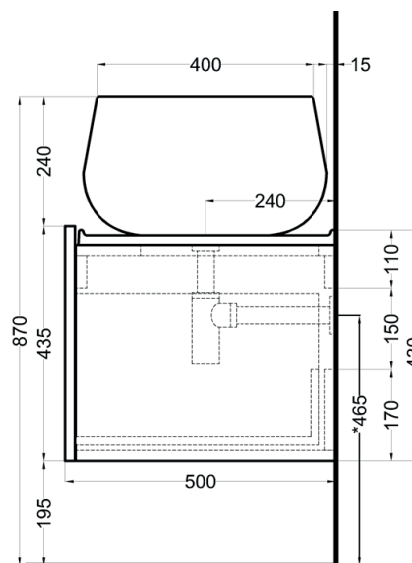

piano / countertop
art. DEPIR / DEPIRSF
peso netto / net weight: 20,00 Kg

mobile versione listelli / cabinet laths version
art. DECRL / DECRESF
peso netto / net weight: 45,50 Kg

Maggio 2025

*=water outlet (with standard siphon)
**=water inlet (hot/cold)

Delfo 113 piano in ceramica

Delfo 113 con bacinella Tina / Delfo 113 Tina on top bowl

cielo

bacinella / on top bowl
art. BATA
peso netto / net weight: 9,05 Kg

mobile versione liscia / cabinet smooth version
art. DECRL / DECRE / DECRLSF / DECRLSF / DECRESF
peso netto / net weight: 49,00 Kg / 45,00 Kg

piano / countertop
art. DEPIR / DEPIRSF
peso netto / net weight: 20,00 Kg

mobile versione listelli / cabinet laths version
art. DECRL / DECRLSF / DECRESF
peso netto / net weight: 45,50 Kg

Maggio 2025

*=water outlet (with standard siphon)
**=water inlet (hot/cold)