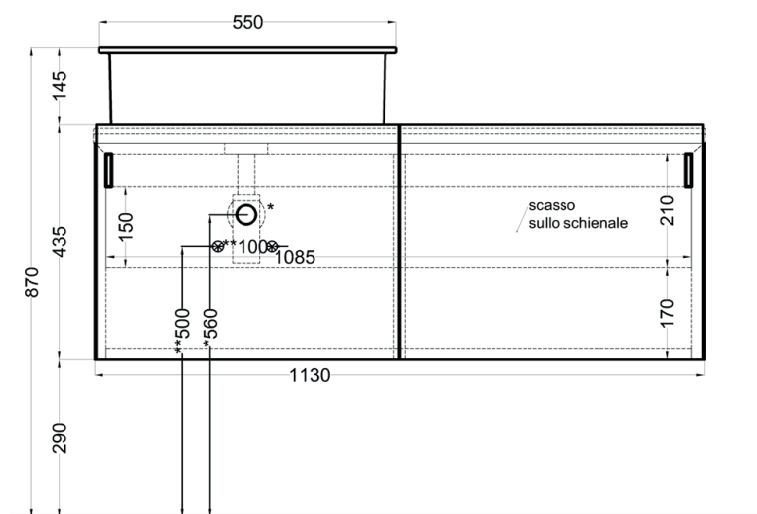

Delfo 113 piano in ceramica

Delfo 113 con bacinella Catino Ovale / Delfo 113 with Catino Ovale on top bowl

cielo

bacinella / on top bowl
art. CALAO55
peso netto / net weight: 10,00 Kg

mobile versione liscia / cabinet smooth version
art. DECRL / DECRE / DECRLSF / DECRLSF / DECRESF
peso netto / net weight: 49,00 Kg / 45,00 Kg

piano / countertop
art. DEPIR / DEPIRSF
peso netto / net weight: 20,00 Kg

mobile versione listelli / cabinet laths version
art. DECRLD / DECRLDSEF
peso netto / net weight: 45,50 Kg

Maggio 2025

*=water outlet (with standard siphon)
**=water inlet (hot/cold)