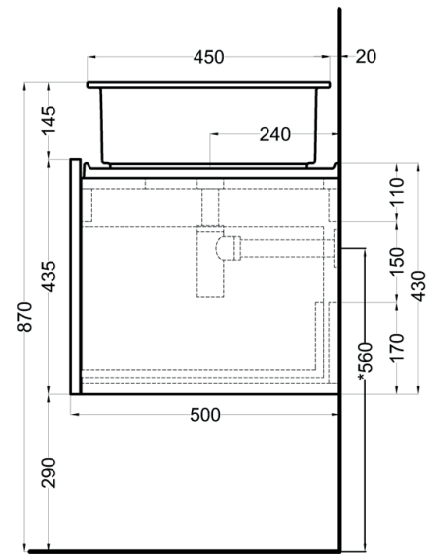

cielo

bacinella / on top bowl
art. CALAT45
peso netto / net weight: 9,00 Kg

mobile versione liscia / cabinet smooth version
art. DECRL / DECRE / DECRLSF / DECRLSF / DECRESF
peso netto / net weight: 49,00 Kg / 45,00 Kg

piano / countertop
art. DEPIR / DEPIRSF
peso netto / net weight: 20,00 Kg

mobile versione listelli / cabinet laths version
art. DECRLD / DECRLDLSF
peso netto / net weight: 45,50 Kg

Maggio 2025

*=water outlet (with standard siphon)
**=water inlet (hot/cold)