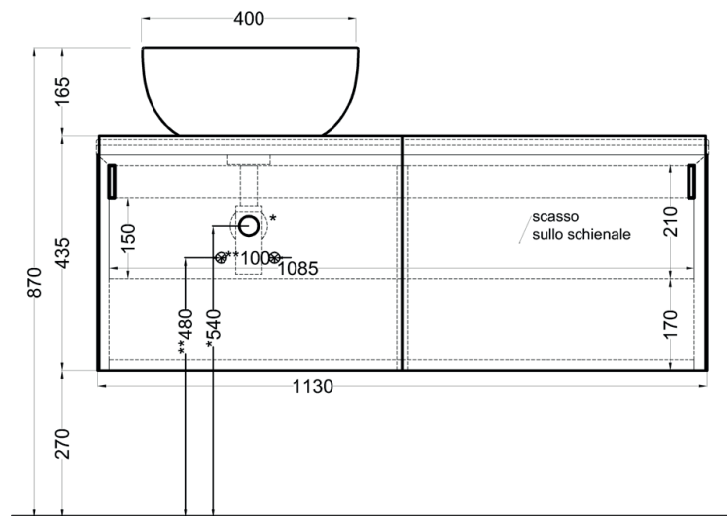

Delfo 113 piano in ceramica

Delfo 113 con bacinella Shui 40 / Delfo 113 with Shui 40 on top bowl

cielo

bacinella / on top bowl
art. SHBA40
peso netto / net weight: 8,55 Kg

mobile versione liscia / cabinet smooth version
art. DECRL / DECRE / DECRLSF / DECRLSF / DECRESF
peso netto / net weight: 49,00 Kg / 45,00 Kg

piano / countertop
art. DEPIR / DEPIRSF
peso netto / net weight: 20,00 Kg

mobile versione listelli / cabinet laths version
art. DECRL / DECRESF
peso netto / net weight: 45,50 Kg

Maggio 2025

*=water outlet (with standard siphon)
**=water inlet (hot/cold)