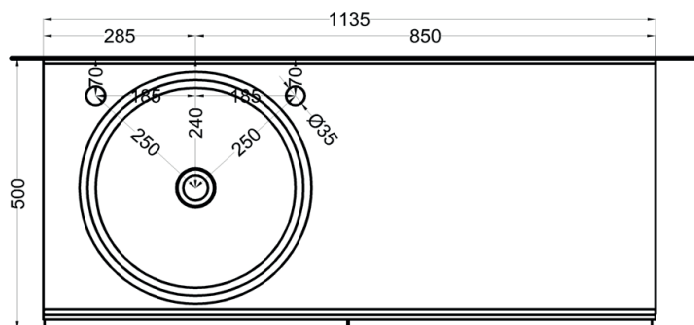

Delfo 113 piano in ceramica

Delfo 113 con bacinella Tino / Delfo 113 with Tino on top bowl

cielo

bacinella / on top bowl
art. BATO
peso netto / net weight: 10,30 Kg

mobile versione liscia / cabinet smooth version
art. DECRL / DECRE / DECRLSF / DECRLSF / DECRESF
peso netto / net weight: 49,00 Kg / 45,00 Kg

piano / countertop
art. DEPIR / DEPIRSF
peso netto / net weight: 20,00 Kg

mobile versione listelli / cabinet laths version
art. DECRL / DECRLSF / DECRESF
peso netto / net weight: 45,50 Kg

Maggio 2025

*=water outlet (with standard siphon)

**=water inlet (hot/cold)