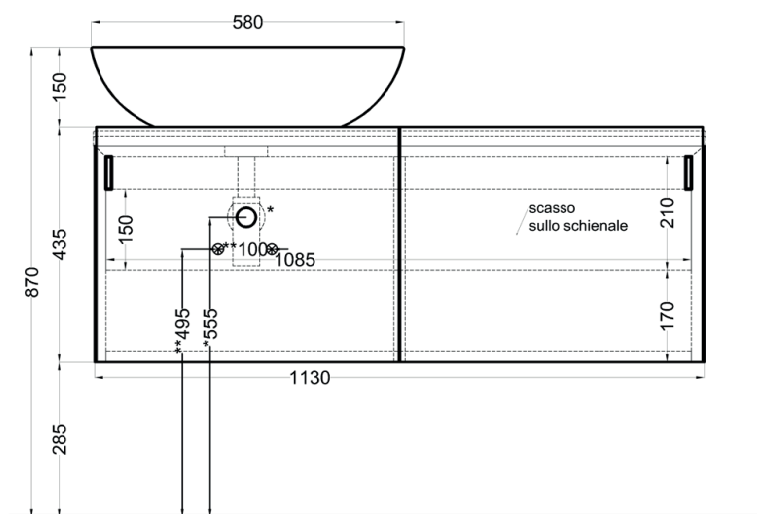

Delfo 113 piano in ceramica

Delfo 113 con bacinella Eco Small / Delfo 113 with Eco Small on top bowl

cielo

bacinella / on top bowl
art. BAECO58
peso netto / net weight: 10,00 Kg

mobile versione liscia / cabinet smooth version
art. DECRL / DECRE / DECRLSF / DECRLSF / DECRESF
peso netto / net weight: 49,00 Kg / 45,00 Kg

piano / countertop
art. DEPIR / DEPIRSF
peso netto / net weight: 20,00 Kg

mobile versione listelli / cabinet laths version
art. DECRLD / DECRLDSEF
peso netto / net weight: 45,50 Kg

Maggio 2025

*=water outlet (with standard siphon)
**=water inlet (hot/cold)