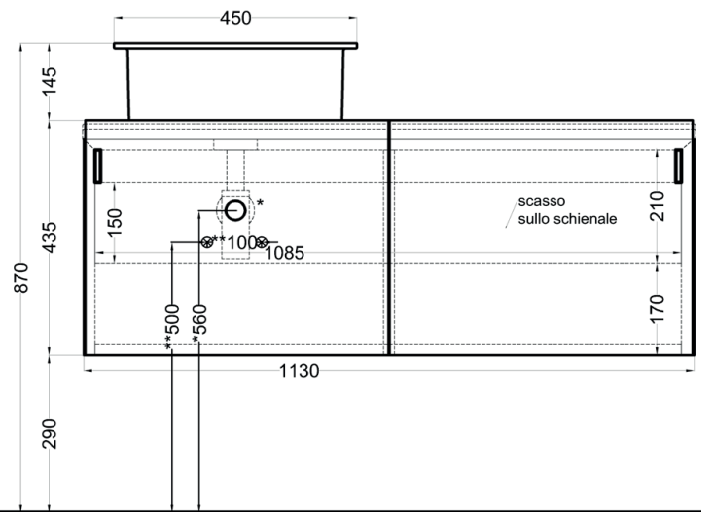

Delfo 113 piano in ceramica

Delfo 113 con bacinella Catino Tondo / Delfo 113 with Catino Tondo on top bowl

cielo

bacinella / on top bowl
art. CALAT45
peso netto / net weight: 9,00 Kg

mobile versione liscia / cabinet smooth version
art. DECRL / DECRE / DECRLSF / DECRLSF / DECRESF
peso netto / net weight: 49,00 Kg / 45,00 Kg

piano / countertop
art. DEPIR / DEPIRSF
peso netto / net weight: 20,00 Kg

mobile versione listelli / cabinet laths version
art. DECRLD / DECRLDLSF
peso netto / net weight: 45,50 Kg

Maggio 2025

*=water outlet (with standard siphon)
**=water inlet (hot/cold)