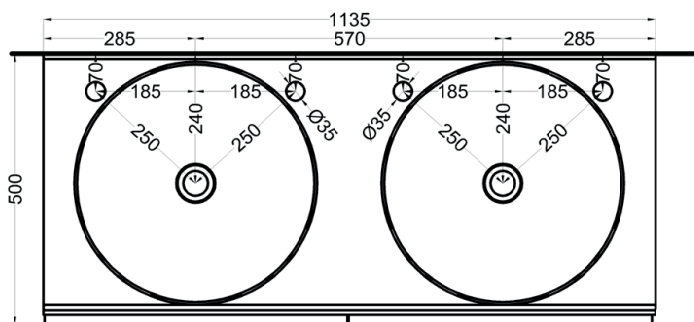

Delfo 113 piano in ceramica

Delfo 113 con bacinella Era / Delfo 113 with Era on top bowl

cielo

bacinella / on top bowl
art. BAERA
peso netto / net weight: 13,00 Kg

mobile versione liscia / cabinet smooth version
art. DECRL / DECRE / DECRLSF / DECRLSF / DECRESF
peso netto / net weight: 49,00 Kg / 45,00 Kg

piano / countertop
art. DEPIR / DEPIRSF
peso netto / net weight: 20,00 Kg

mobile versione listelli / cabinet laths version
art. DECRL / DECRESF
peso netto / net weight: 45,50 Kg

Maggio 2025

*=water outlet (with standard siphon)
**=water inlet (hot/cold)