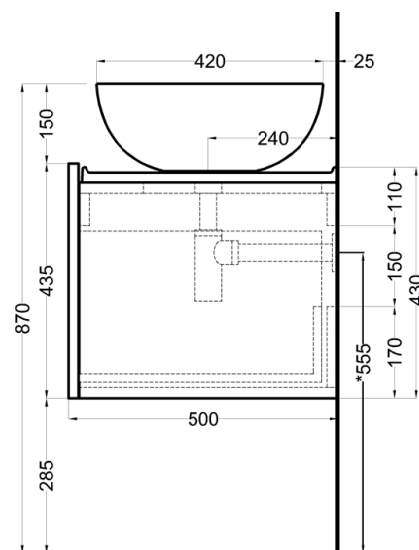

piano / countertop
art. DEPIR / DEPIRSF
peso netto / net weight: 20,00 Kg

mobile versione listelli / cabinet laths version
art. DECRLD / DECRLDES
peso netto / net weight: 45,50 Kg

Maggio 2025

*=water outlet (with standard siphon)
**=water inlet (hot/cold)

Delfo 113 piano in ceramica

Delfo 113 con bacinella Eco Small / Delfo 113 with Eco Small on top bowl

cielo

bacinella / on top bowl
art. BAECO58
peso netto / net weight: 10,00 Kg

mobile versione liscia / cabinet smooth version
art. DECRL / DECRE / DECRLSF / DECRLSF / DECRESF
peso netto / net weight: 49,00 Kg / 45,00 Kg

piano / countertop
art. DEPIR / DEPIRSF
peso netto / net weight: 20,00 Kg

mobile versione listelli / cabinet laths version
art. DECRLD / DECRLDSEF
peso netto / net weight: 45,50 Kg

Maggio 2025

*=water outlet (with standard siphon)
**=water inlet (hot/cold)