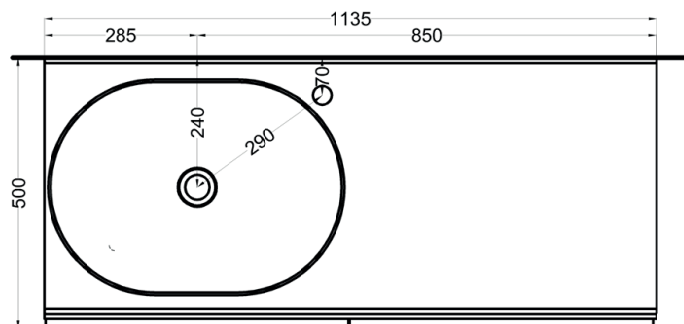

Delfo 113 piano in ceramica

Delfo 113 con bacinella lavabo Theo Ovale / Delfo 113 with Theo Ovale washbasin

cielo

bacinella / on top bowl
art. THLAO
peso netto / net weight: 10,50 Kg

mobile versione liscia / cabinet smooth version
art. DECRL / DECRE / DECRLSF / DECRLSF / DECRESF
peso netto / net weight: 49,00 Kg / 45,00 Kg

piano / countertop
art. DEPIR / DEPIRSF
peso netto / net weight: 20,00 Kg

mobile versione listelli / cabinet laths version
art. DECRLD / DECRLDES
peso netto / net weight: 45,50 Kg

Maggio 2025

*=water outlet (with standard siphon)
**=water inlet (hot/cold)