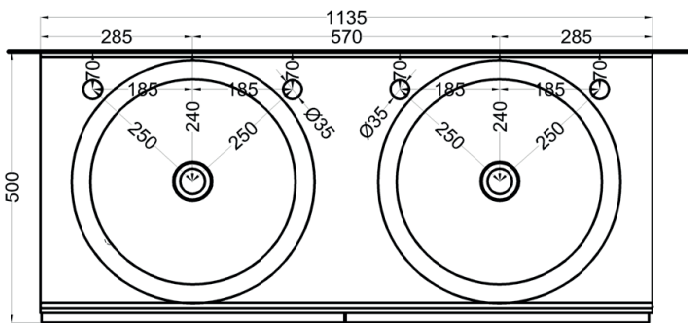

Delfo 113 piano in ceramica

Delfo 113 con bacinella Catino Tondo / Delfo 113 with Catino Tondo on top bowl

cielo

bacinella / on top bowl
art. CALAT45
peso netto / net weight: 9,00 Kg

mobile versione liscia / cabinet smooth version
art. DECRL / DECRE / DECRLSF / DECRLSF / DECRESF
peso netto / net weight: 49,00 Kg / 45,00 Kg

piano / countertop
art. DEPIR / DEPIRSF
peso netto / net weight: 20,00 Kg

mobile versione listelli / cabinet laths version
art. DECRLD / DECRLDLSF
peso netto / net weight: 45,50 Kg

Maggio 2025

*=water outlet (with standard siphon)
**=water inlet (hot/cold)