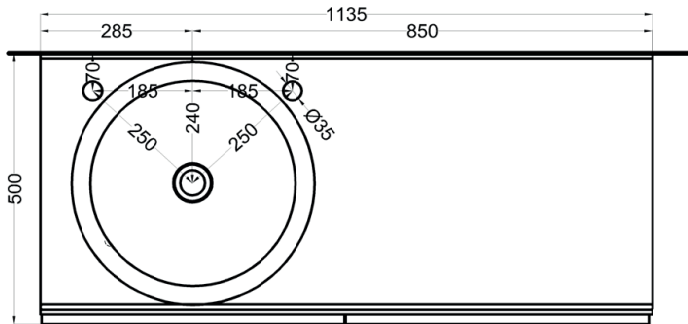

Delfo 113 piano in ceramica

Delfo 113 con bacinella Catino Tondo / Delfo 113 with Catino Tondo on top bowl

cielo

bacinella / on top bowl
art. CALAT45
peso netto / net weight: 9,00 Kg

mobile versione liscia / cabinet smooth version
art. DECRL / DECRE / DECRLSF / DECRLSF / DECRESF
peso netto / net weight: 49,00 Kg / 45,00 Kg

piano / countertop
art. DEPIR / DEPIRSF
peso netto / net weight: 20,00 Kg

mobile versione listelli / cabinet laths version
art. DECRLD / DECRLDLSF
peso netto / net weight: 45,50 Kg

Maggio 2025

*=water outlet (with standard siphon)
**=water inlet (hot/cold)