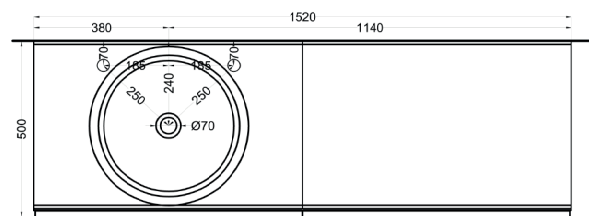

cielo

Ottobre 2024

*=water outlet (with standard siphon)
 **=water inlet (hot/cold)

Delfo 152 piano in ceramica

Delfo 152 con lavabo Tina / Delfo 152 with Tina washbasin

cielo

Ottobre 2024

*=water outlet (with standard siphon)
**=water inlet (hot/cold)