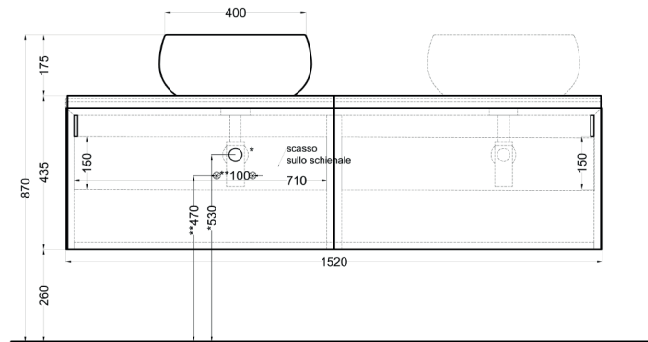

Delfo 152 piano in ceramica

Delfo 152 con lavabo Tino / Delfo 152 with Tino washbasin

cielo

Ottobre 2024

*=water outlet (with standard siphon)
**=water inlet (hot/cold)