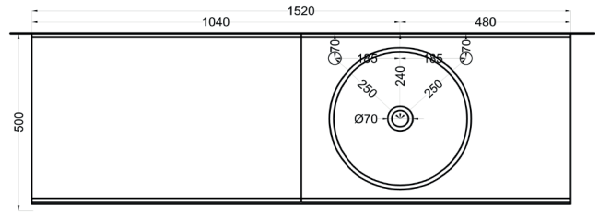

Delfo 152 piano in ceramica

Delfo 152 con bacinella Shui 40 / Delfo 152 with Shui 40 on top bowl

cielo

Ottobre 2024

*=water outlet (with standard siphon)

**=water inlet (hot/cold)