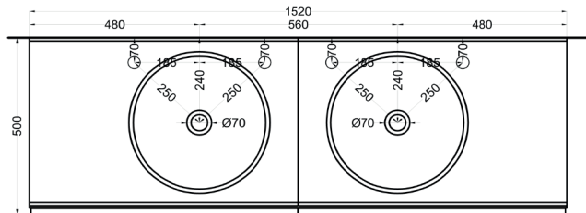

Delfo 152 piano in ceramica

Delfo 152 con bacinella Shui 40 / Delfo 152 with Shui 40 on top bowl

cielo

Ottobre 2024

*=water outlet (with standard siphon)

**=water inlet (hot/cold)