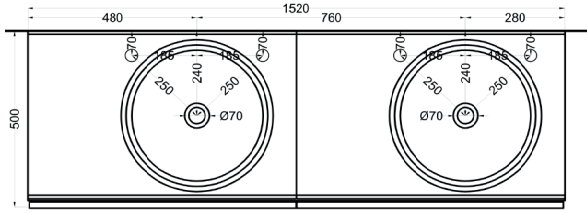

Delfo 152 piano in ceramica

Delfo 152 con lavabo Tino / Delfo 152 with Tino washbasin

cielo

Ottobre 2024

*=water outlet (with standard siphon)
**=water inlet (hot/cold)