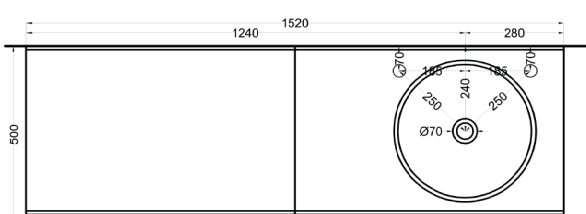

Delfo 152 piano in ceramica

Delfo 152 con bacinella Shui 40 / Delfo 152 with Shui 40 on top bowl

cielo

Ottobre 2024

*=water outlet (with standard siphon)
**=water inlet (hot/cold)