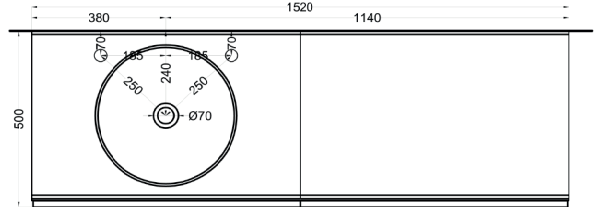

cielo

Ottobre 2024

*=water outlet (with standard siphon)
 **=water inlet (hot/cold)

Delfo 152 piano in ceramica

Delfo 152 con lavabo Tina / Delfo 152 with Tina washbasin

cielo

Ottobre 2024

*=water outlet (with standard siphon)
**=water inlet (hot/cold)