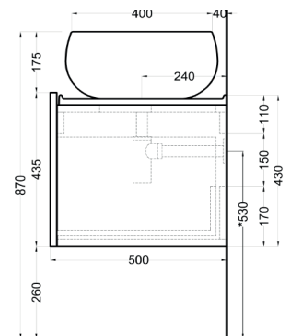

Delfo 152 piano in ceramica

Delfo 152 con lavabo Tino / Delfo 152 with Tino washbasin

cielo

Ottobre 2024

*=water outlet (with standard siphon)
**=water inlet (hot/cold)