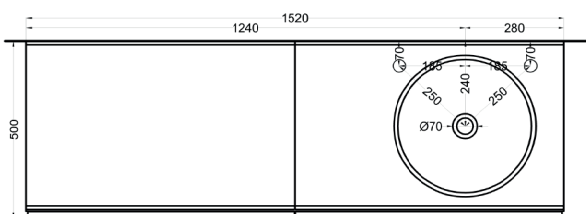

Delfo 152 piano in ceramica

Delfo 152 con bacinella Shui 40 / Delfo 152 with Shui 40 on top bowl

cielo

Ottobre 2024

*=water outlet (with standard siphon)

**=water inlet (hot/cold)