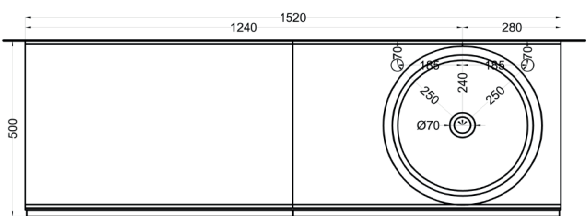

cielo

Ottobre 2024

*=water outlet (with standard siphon)
 **=water inlet (hot/cold)

Delfo 152 piano in ceramica

Delfo 152 con lavabo Tina / Delfo 152 with Tina washbasin

cielo

Ottobre 2024

*=water outlet (with standard siphon)
**=water inlet (hot/cold)