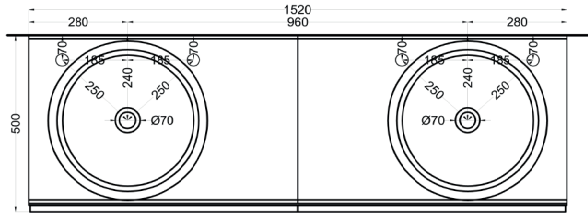

cielo

Ottobre 2024

*=water outlet (with standard siphon)
 **=water inlet (hot/cold)

Delfo 152 piano in ceramica

Delfo 152 con lavabo Tina / Delfo 152 with Tina washbasin

cielo

Ottobre 2024

*=water outlet (with standard siphon)
**=water inlet (hot/cold)