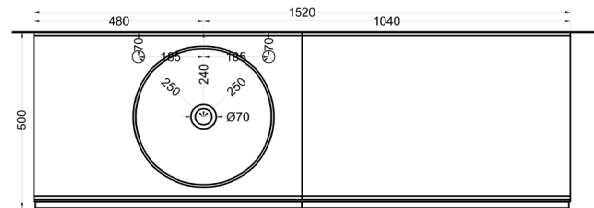

cielo

Ottobre 2024

*=water outlet (with standard siphon)
 **=water inlet (hot/cold)

Delfo 152 piano in ceramica

Delfo 152 con lavabo Tina / Delfo 152 with Tina washbasin

cielo

Ottobre 2024

*=water outlet (with standard siphon)
**=water inlet (hot/cold)