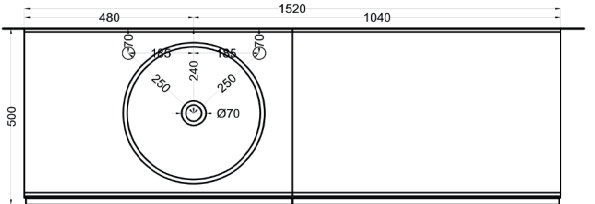

Delfo 152 piano in ceramica

Delfo 152 con bacinella Shui 40 / Delfo 152 with Shui 40 on top bowl

cielo

Ottobre 2024

*=water outlet (with standard siphon)

**=water inlet (hot/cold)