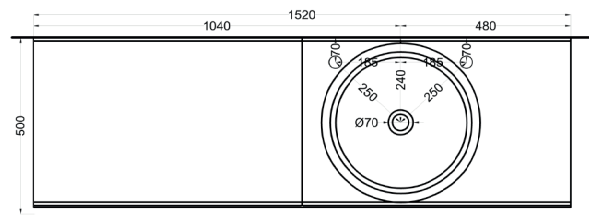

cielo

Ottobre 2024

*=water outlet (with standard siphon)
 **=water inlet (hot/cold)

Delfo 152 piano in ceramica

Delfo 152 con lavabo Tina / Delfo 152 with Tina washbasin

cielo

Ottobre 2024

*=water outlet (with standard siphon)
**=water inlet (hot/cold)