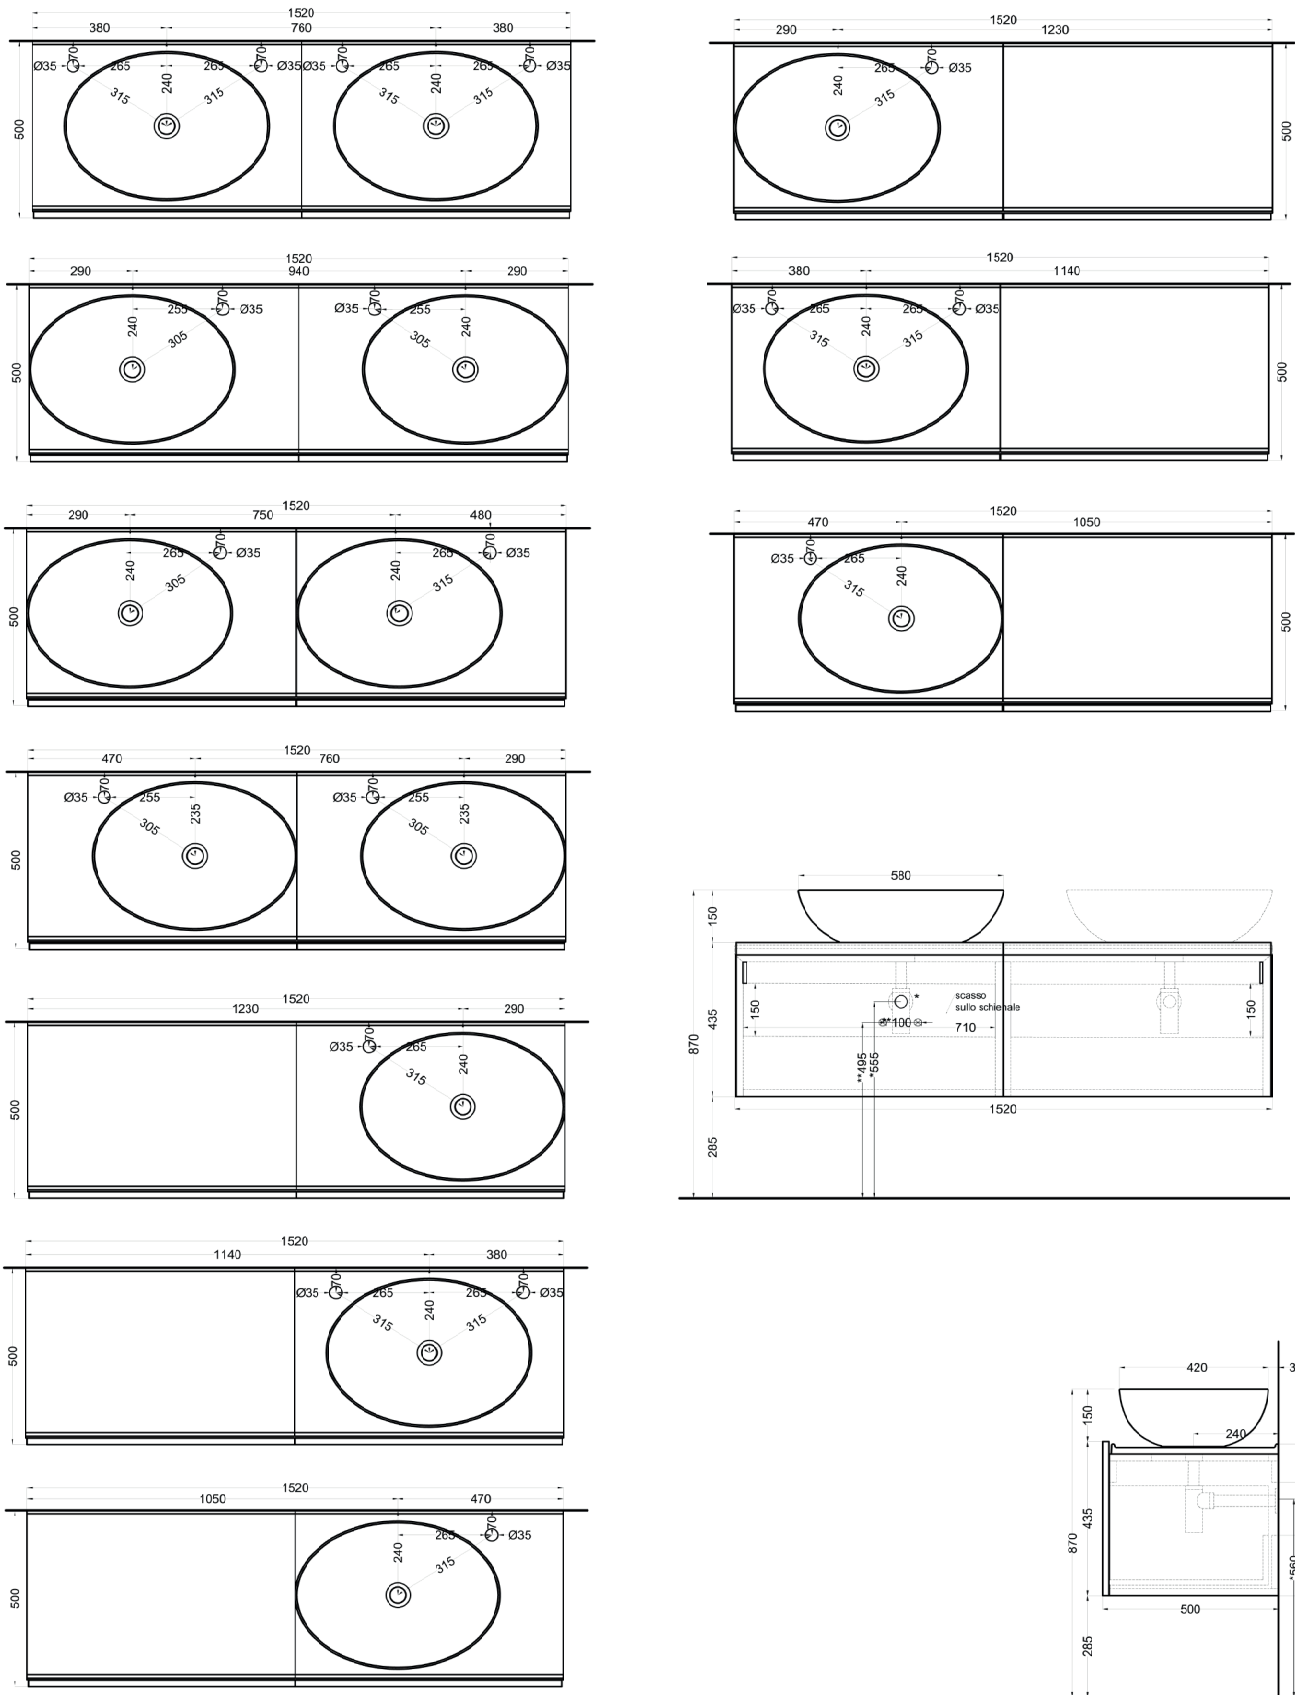

Delfo 152 piano in ceramica

Delfo 152 con bacinella Eco Small / Delfo 152 with Eco Small on top bowl

cielo

Ottobre 2024

*=water outlet (with standard siphon)

**=water inlet (hot/cold)