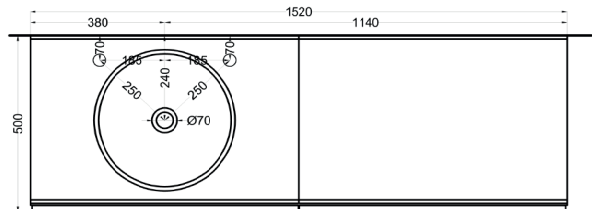

Delfo 152 piano in ceramica

Delfo 152 con bacinella Shui 40 / Delfo 152 with Shui 40 on top bowl

cielo

Ottobre 2024

*=water outlet (with standard siphon)

**=water inlet (hot/cold)