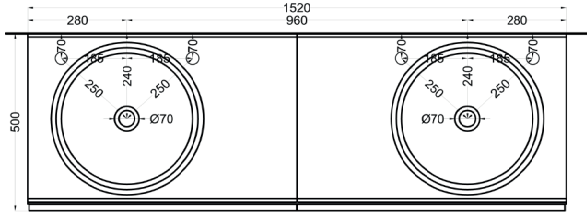

Delfo 152 piano in ceramica

Delfo 152 con lavabo Tino / Delfo 152 with Tino washbasin

cielo

Ottobre 2024

*=water outlet (with standard siphon)
**=water inlet (hot/cold)