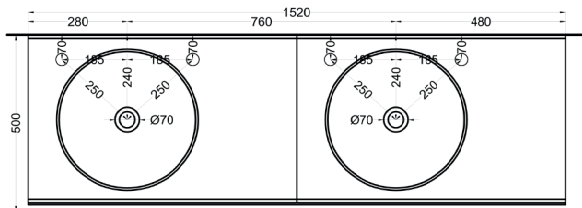

cielo

Ottobre 2024

*=water outlet (with standard siphon)
 **=water inlet (hot/cold)

Delfo 152 piano in ceramica

Delfo 152 con lavabo Tina / Delfo 152 with Tina washbasin

cielo

Ottobre 2024

*=water outlet (with standard siphon)
**=water inlet (hot/cold)