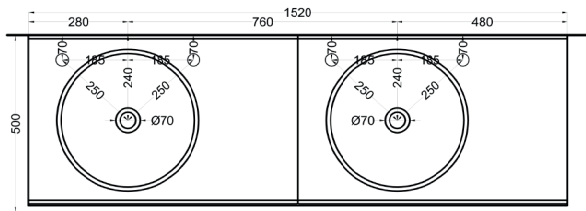

Delfo 152 piano in ceramica

Delfo 152 con bacinella Shui 40 / Delfo 152 with Shui 40 on top bowl

cielo

Ottobre 2024

*=water outlet (with standard siphon)
**=water inlet (hot/cold)