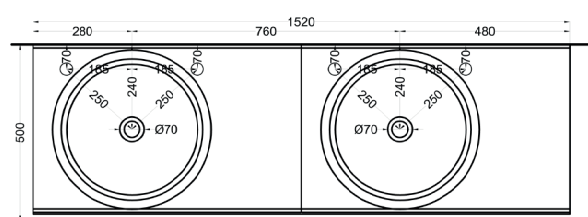

cielo

Ottobre 2024

*=water outlet (with standard siphon)
 **=water inlet (hot/cold)

Delfo 152 piano in ceramica

Delfo 152 con lavabo Tina / Delfo 152 with Tina washbasin

cielo

Ottobre 2024

*=water outlet (with standard siphon)
**=water inlet (hot/cold)