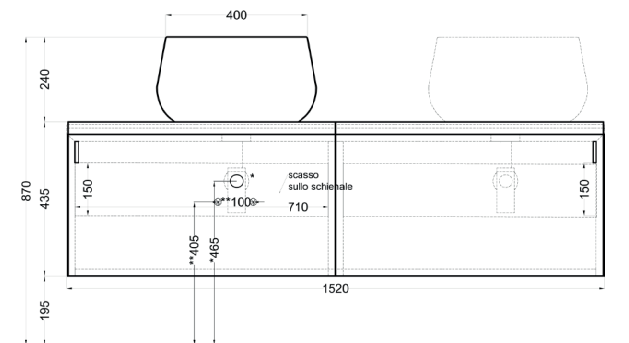

cielo

Ottobre 2024

*=water outlet (with standard siphon)
 **=water inlet (hot/cold)

Delfo 152 piano in ceramica

Delfo 152 con lavabo Tina / Delfo 152 with Tina washbasin

cielo

Ottobre 2024

*=water outlet (with standard siphon)
**=water inlet (hot/cold)