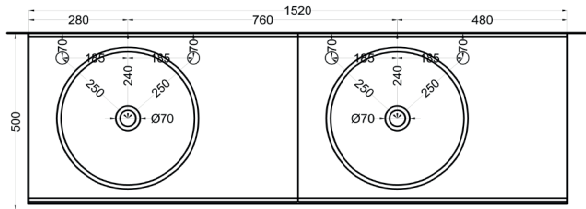

Delfo 152 piano in ceramica

Delfo 152 con bacinella Shui 40 / Delfo 152 with Shui 40 on top bowl

cielo

Ottobre 2024

*=water outlet (with standard siphon)

**=water inlet (hot/cold)