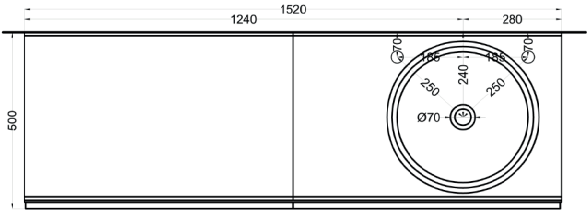

Delfo 152 piano in ceramica

Delfo 152 con lavabo Tino / Delfo 152 with Tino washbasin

cielo

Ottobre 2024

*=water outlet (with standard siphon)
**=water inlet (hot/cold)