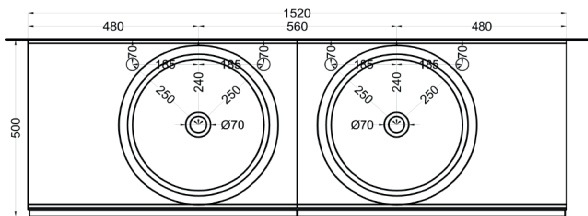

cielo

Ottobre 2024

*=water outlet (with standard siphon)
 **=water inlet (hot/cold)

Delfo 152 piano in ceramica

Delfo 152 con lavabo Tina / Delfo 152 with Tina washbasin

cielo

Ottobre 2024

*=water outlet (with standard siphon)
**=water inlet (hot/cold)