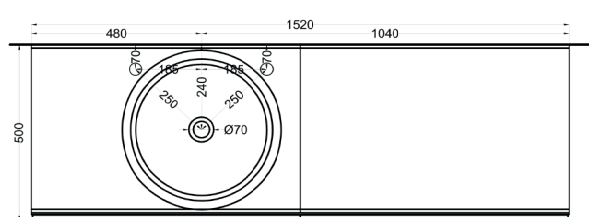

cielo

Ottobre 2024

*=water outlet (with standard siphon)
 **=water inlet (hot/cold)

Delfo 152 piano in ceramica

Delfo 152 con lavabo Tina / Delfo 152 with Tina washbasin

cielo

Ottobre 2024

*=water outlet (with standard siphon)
**=water inlet (hot/cold)