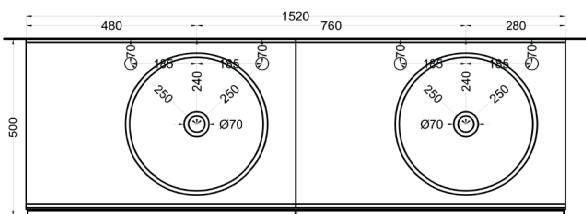

Delfo 152 piano in ceramica

Delfo 152 con bacinella Shui 40 / Delfo 152 with Shui 40 on top bowl

cielo

Ottobre 2024

*=water outlet (with standard siphon)

**=water inlet (hot/cold)