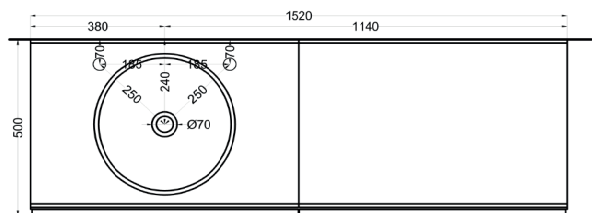

Delfo 152 piano in ceramica

Delfo 152 con bacinella Shui 40 / Delfo 152 with Shui 40 on top bowl

cielo

Ottobre 2024

*=water outlet (with standard siphon)
**=water inlet (hot/cold)