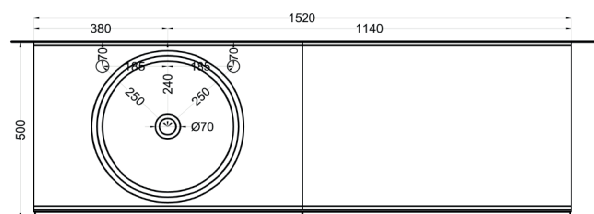

Delfo 152 piano in ceramica

Delfo 152 con lavabo Tino / Delfo 152 with Tino washbasin

cielo

Ottobre 2024

*=water outlet (with standard siphon)
**=water inlet (hot/cold)