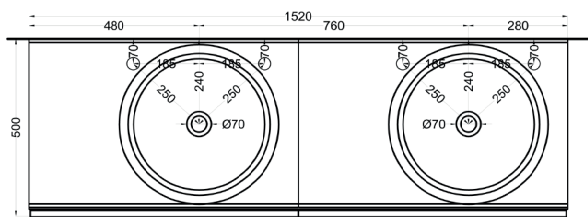

cielo

Ottobre 2024

*=water outlet (with standard siphon)
 **=water inlet (hot/cold)

Delfo 152 piano in ceramica

Delfo 152 con lavabo Tina / Delfo 152 with Tina washbasin

cielo

Ottobre 2024

*=water outlet (with standard siphon)
**=water inlet (hot/cold)