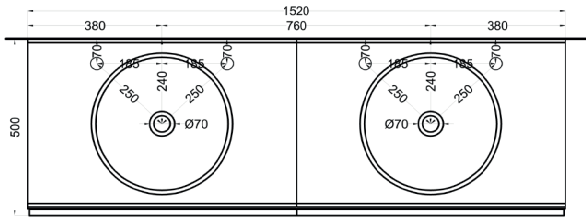

Delfo 152 piano in ceramica

Delfo 152 con bacinella Shui 40 / Delfo 152 with Shui 40 on top bowl

cielo

Ottobre 2024

*=water outlet (with standard siphon)

**=water inlet (hot/cold)