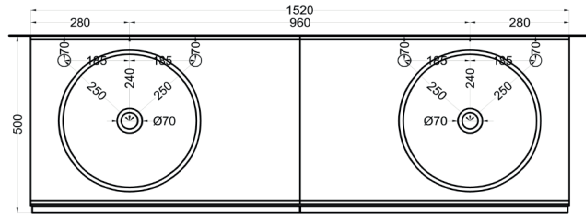

Delfo 152 piano in ceramica

Delfo 152 con bacinella Shui 40 / Delfo 152 with Shui 40 on top bowl

cielo

Ottobre 2024

*=water outlet (with standard siphon)

**=water inlet (hot/cold)