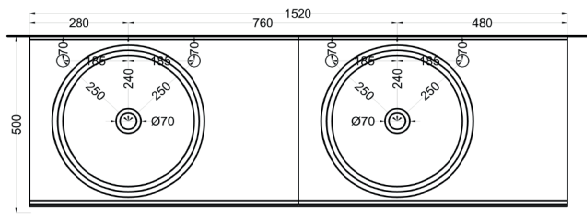

Delfo 152 piano in ceramica

Delfo 152 con lavabo Tino / Delfo 152 with Tino washbasin

cielo

Ottobre 2024

*=water outlet (with standard siphon)
**=water inlet (hot/cold)