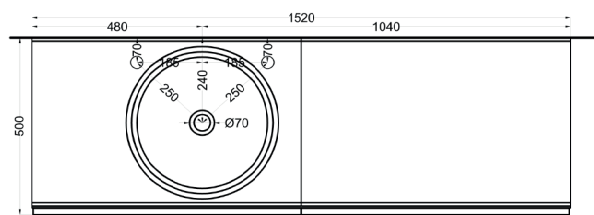

Delfo 152 piano in ceramica

Delfo 152 con lavabo Tino / Delfo 152 with Tino washbasin

cielo

Ottobre 2024

*=water outlet (with standard siphon)
**=water inlet (hot/cold)