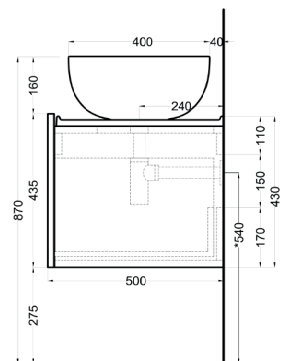

Delfo 152 piano in ceramica

Delfo 152 con bacinella Shui 40 / Delfo 152 with Shui 40 on top bowl

cielo

Ottobre 2024

*=water outlet (with standard siphon)

**=water inlet (hot/cold)