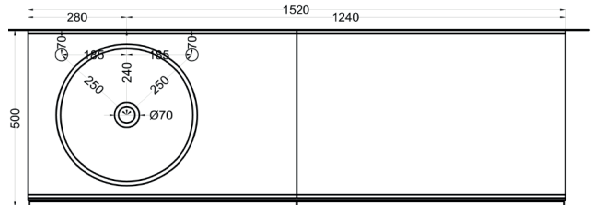

Delfo 152 piano in ceramica

Delfo 152 con bacinella Shui 40 / Delfo 152 with Shui 40 on top bowl

cielo

Ottobre 2024

*=water outlet (with standard siphon)

**=water inlet (hot/cold)