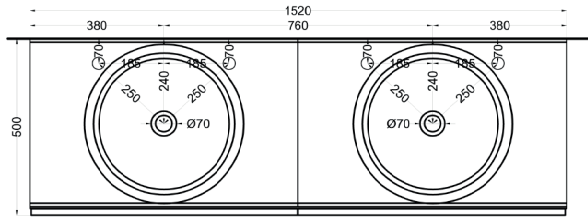

cielo

Ottobre 2024

*=water outlet (with standard siphon)
 **=water inlet (hot/cold)

Delfo 152 piano in ceramica

Delfo 152 con lavabo Tina / Delfo 152 with Tina washbasin

cielo

Ottobre 2024

*=water outlet (with standard siphon)
**=water inlet (hot/cold)