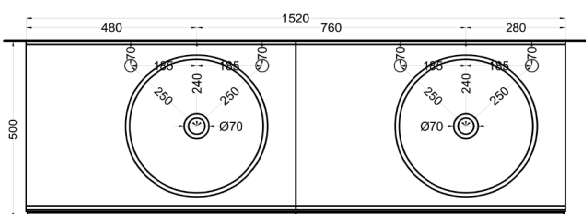

Delfo 152 piano in ceramica

Delfo 152 con bacinella Shui 40 / Delfo 152 with Shui 40 on top bowl

cielo

Ottobre 2024

*=water outlet (with standard siphon)
**=water inlet (hot/cold)