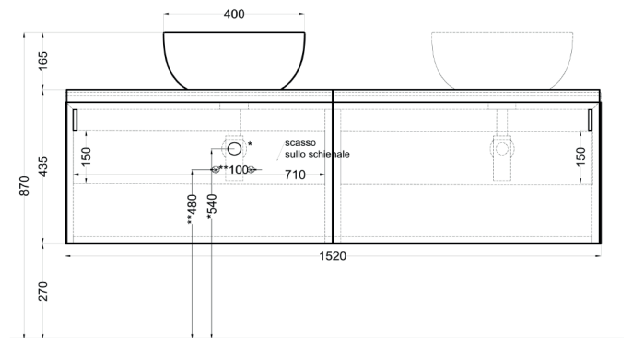

Delfo 152 piano in ceramica

Delfo 152 con bacinella Shui 40 / Delfo 152 with Shui 40 on top bowl

cielo

Ottobre 2024

*=water outlet (with standard siphon)

**=water inlet (hot/cold)