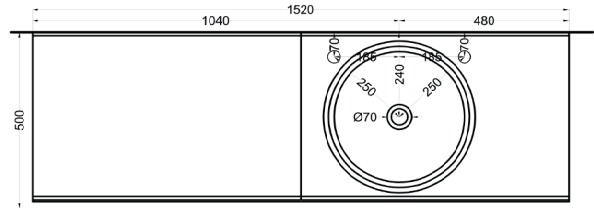

Delfo 152 piano in ceramica

Delfo 152 con lavabo Tino / Delfo 152 with Tino washbasin

cielo

Ottobre 2024

*=water outlet (with standard siphon)
**=water inlet (hot/cold)