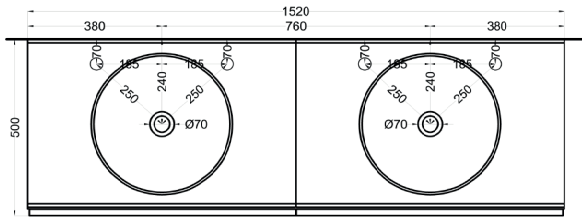

cielo

Ottobre 2024

*=water outlet (with standard siphon)
 **=water inlet (hot/cold)

Delfo 152 piano in ceramica

Delfo 152 con lavabo Tina / Delfo 152 with Tina washbasin

cielo

Ottobre 2024

*=water outlet (with standard siphon)
**=water inlet (hot/cold)