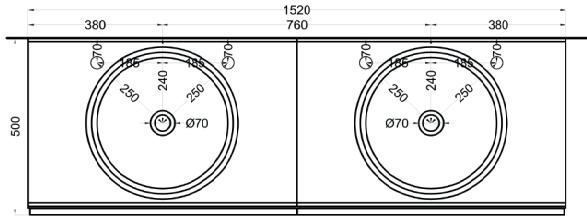

Delfo 152 piano in ceramica

Delfo 152 con lavabo Tino / Delfo 152 with Tino washbasin

cielo

Ottobre 2024

*=water outlet (with standard siphon)
**=water inlet (hot/cold)