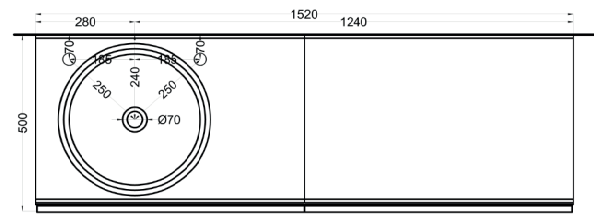

Delfo 152 piano in ceramica

Delfo 152 con lavabo Tino / Delfo 152 with Tino washbasin

cielo

Ottobre 2024

*=water outlet (with standard siphon)
**=water inlet (hot/cold)