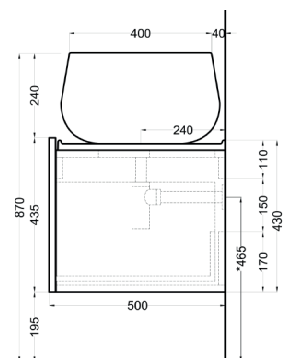

cielo

Ottobre 2024

*=water outlet (with standard siphon)
 **=water inlet (hot/cold)

Delfo 152 piano in ceramica

Delfo 152 con lavabo Tina / Delfo 152 with Tina washbasin

cielo

Ottobre 2024

*=water outlet (with standard siphon)
**=water inlet (hot/cold)