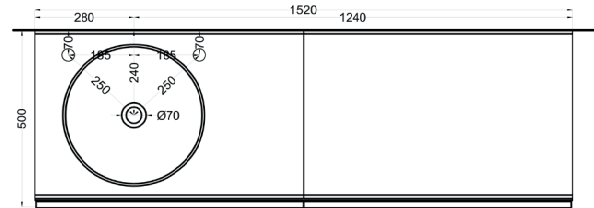

cielo

Ottobre 2024

*=water outlet (with standard siphon)
 **=water inlet (hot/cold)

Delfo 152 piano in ceramica

Delfo 152 con lavabo Tina / Delfo 152 with Tina washbasin

cielo

Ottobre 2024

*=water outlet (with standard siphon)
**=water inlet (hot/cold)