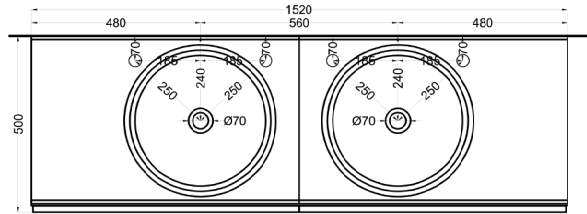

Delfo 152 piano in ceramica

Delfo 152 con lavabo Tino / Delfo 152 with Tino washbasin

cielo

Ottobre 2024

*=water outlet (with standard siphon)
**=water inlet (hot/cold)