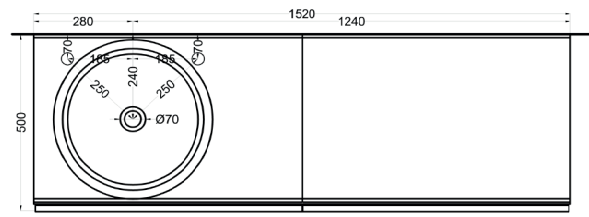

cielo

Ottobre 2024

*=water outlet (with standard siphon)
 **=water inlet (hot/cold)

Delfo 152 piano in ceramica

Delfo 152 con lavabo Tina / Delfo 152 with Tina washbasin

cielo

Ottobre 2024

*=water outlet (with standard siphon)
**=water inlet (hot/cold)