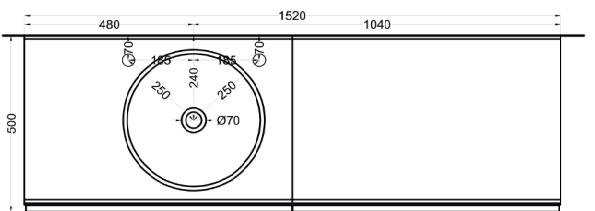

Delfo 152 piano in ceramica

Delfo 152 con bacinella Shui 40 / Delfo 152 with Shui 40 on top bowl

cielo

Ottobre 2024

*=water outlet (with standard siphon)
**=water inlet (hot/cold)