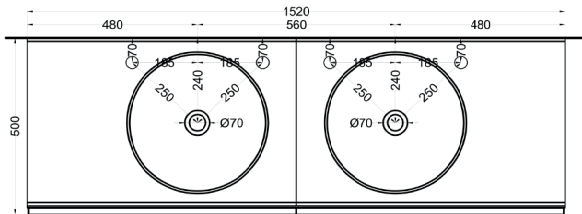

cielo

Ottobre 2024

*=water outlet (with standard siphon)
 **=water inlet (hot/cold)

Delfo 152 piano in ceramica

Delfo 152 con lavabo Tina / Delfo 152 with Tina washbasin

cielo

Ottobre 2024

*=water outlet (with standard siphon)
**=water inlet (hot/cold)