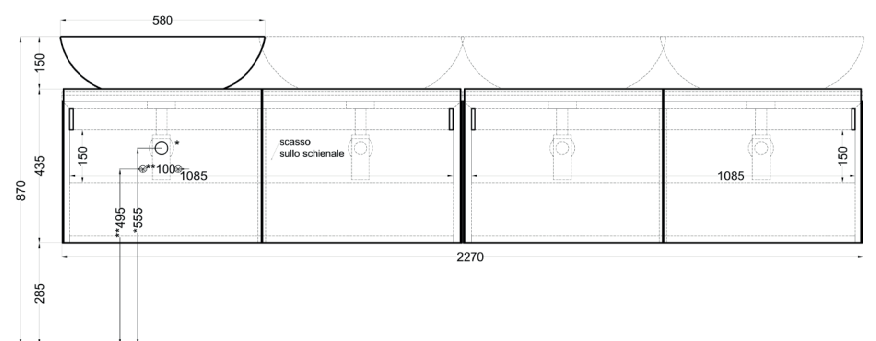

Delfo 226 piano in ceramica

Delfo 226 con lavabo Eco Small / Delfo 226 with Eco Small washbasin

cielo

Ottobre 2024

*=water outlet (with standard siphon)

**=water inlet (hot/cold)