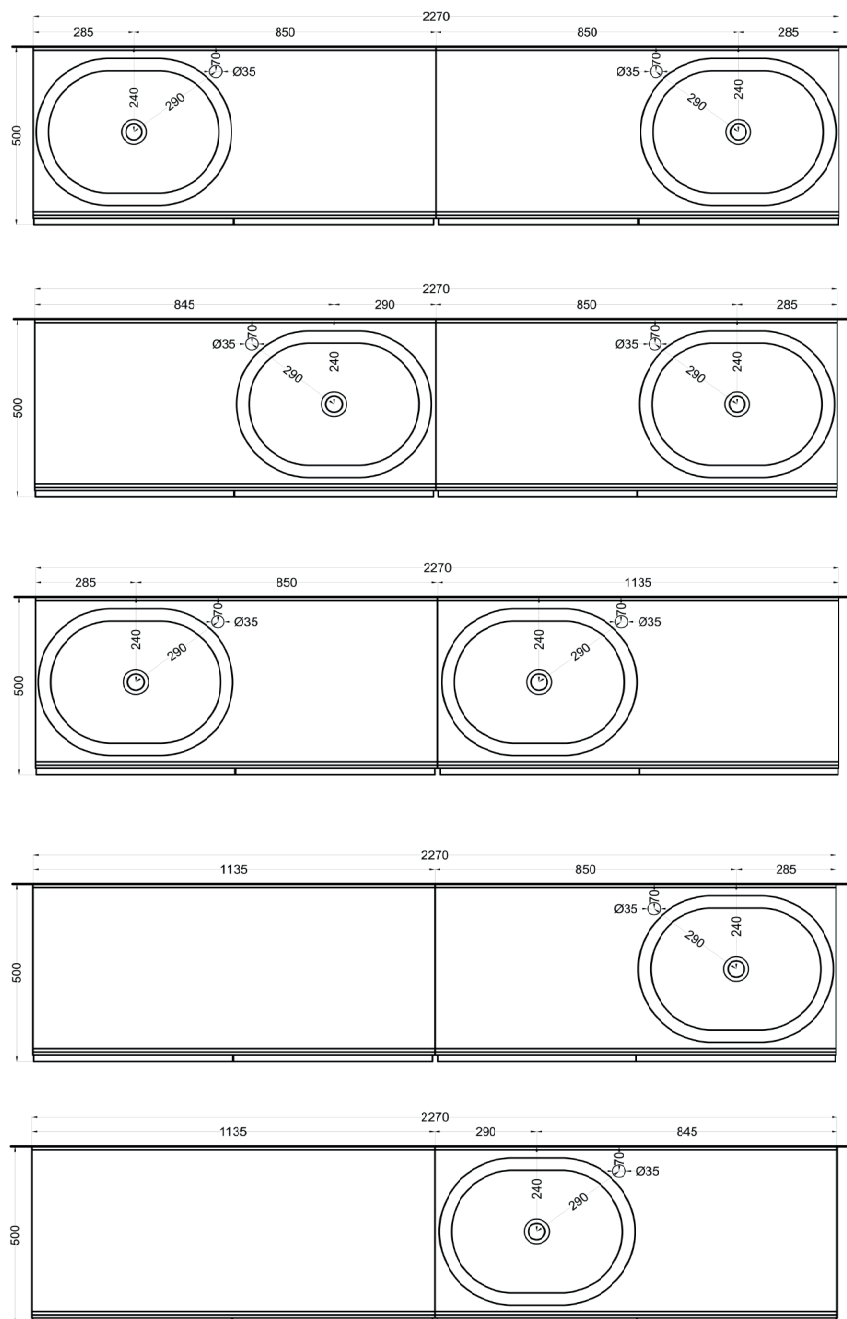

Delfo 226 piano in ceramica

Delfo 226 con lavabo Catino Ovale / Delfo 226 with Catino Ovale washbasin

cielo

Ottobre 2024

*=water outlet (with standard siphon)

**=water inlet (hot/cold)