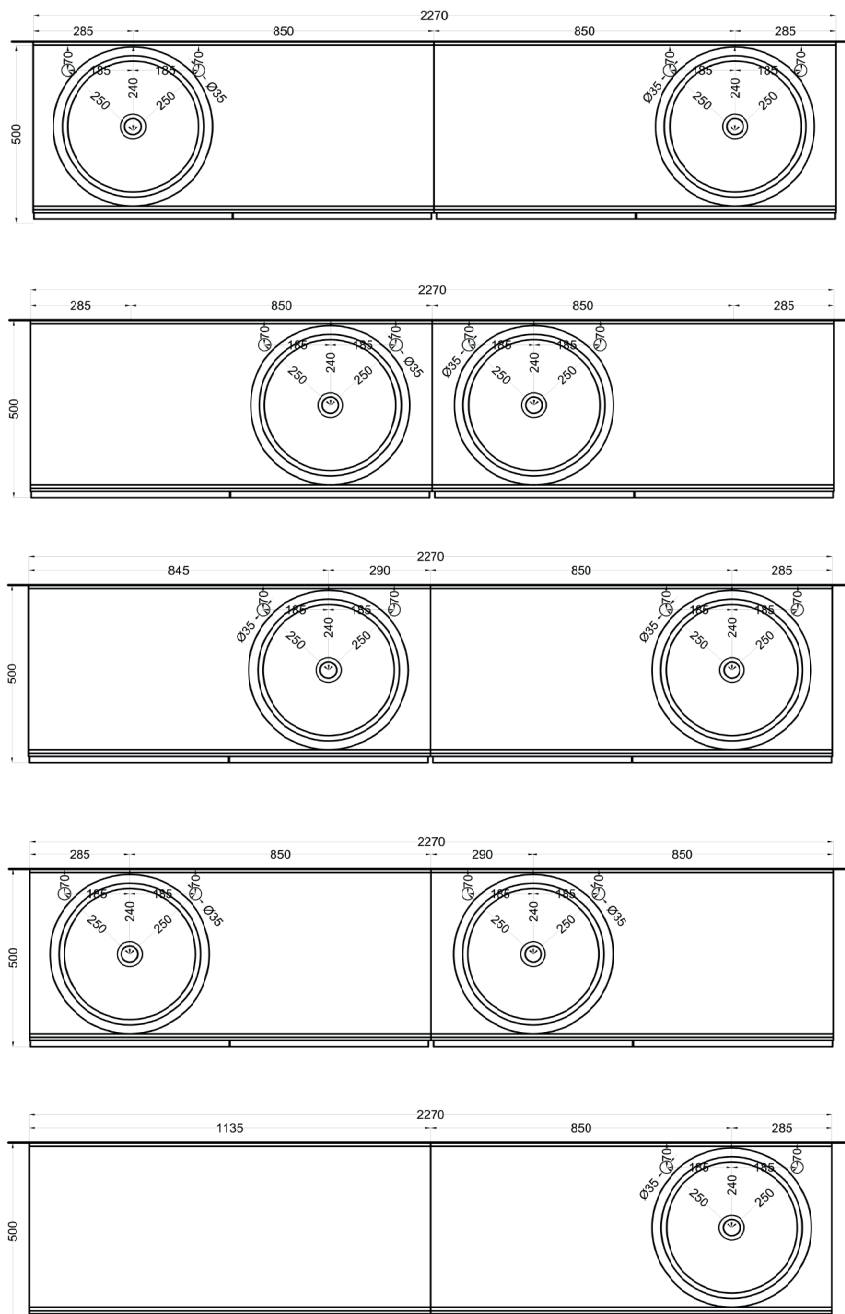

Delfo 226 piano in ceramica

Delfo 226 con lavabo Tina / Delfo 226 with Tina washbasin

cielo

Ottobre 2024

*=water outlet (with standard siphon)

**=water inlet (hot/cold)