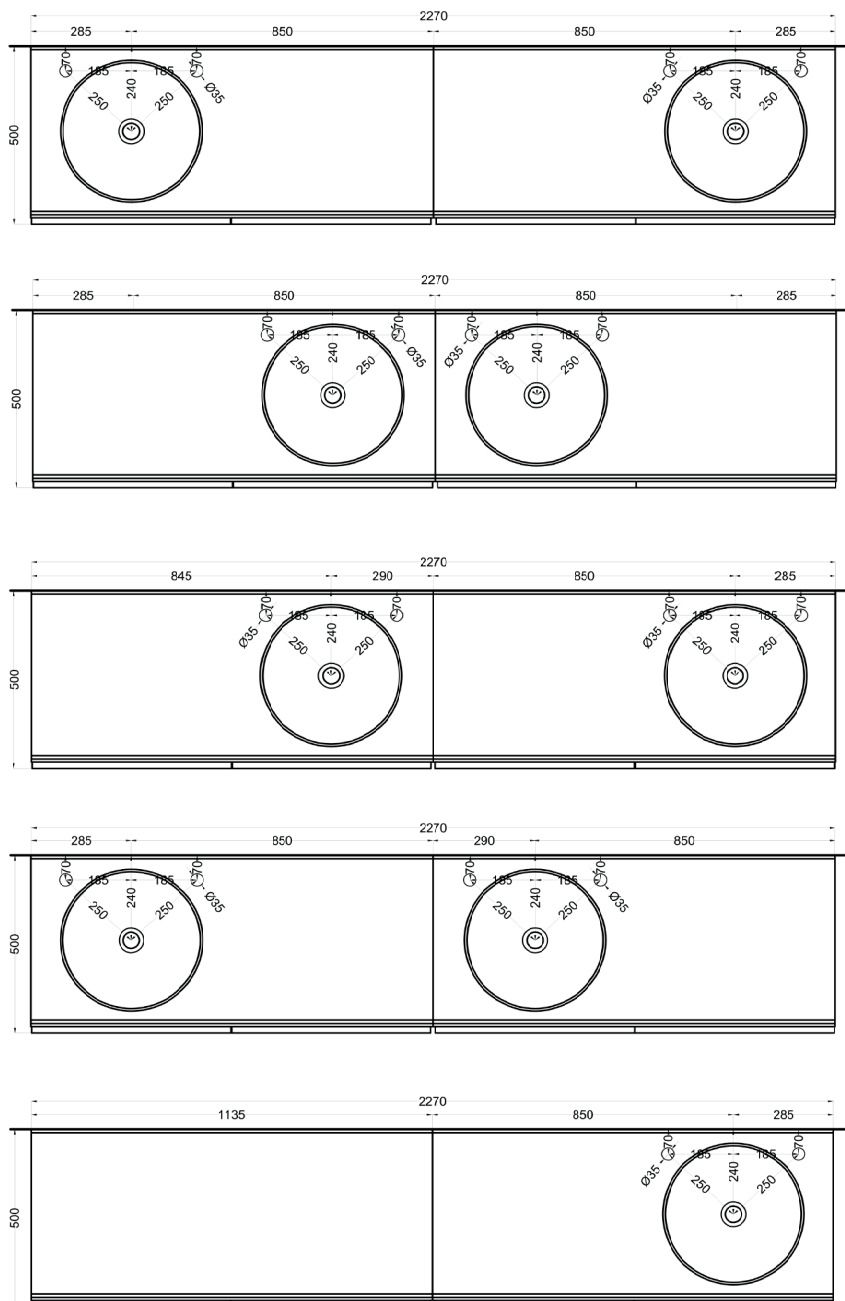

*=water outlet (with standard siphon)

**=water inlet (hot/cold)

Delfo 226 piano in ceramica

Delfo 226 con lavabo Theo Tondo / Delfo 226 with Theo Tondo washbasin

cielo

Ottobre 2024

*=water outlet (with standard siphon)