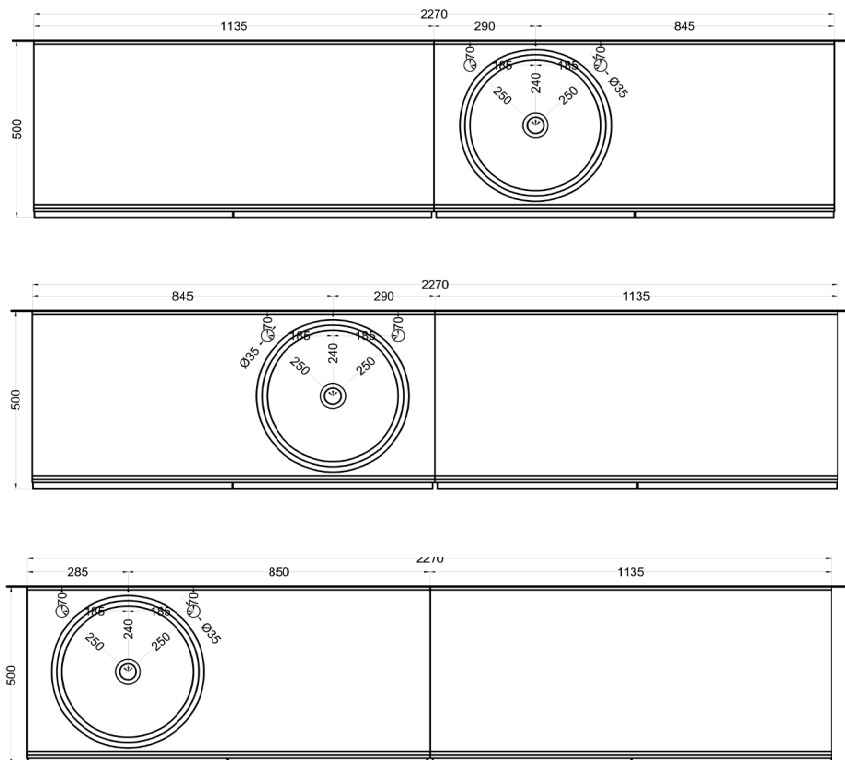

cielo

Ottobre 2024

*=water outlet (with standard siphon)
 **=water inlet (hot/cold)

Delfo 226 piano in ceramica

Delfo 226 con lavabo Tino / Delfo 226 with Tino washbasin

cielo

Ottobre 2024

*=water outlet (with standard siphon)
 **=water inlet (hot/cold)