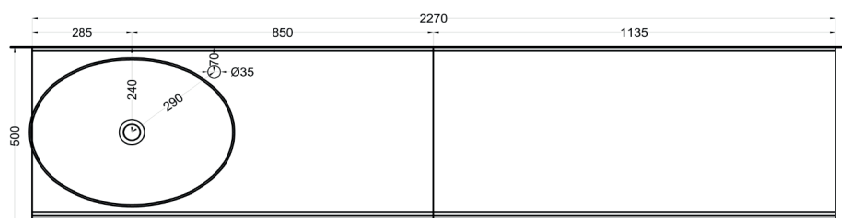

Delfo 226 piano in ceramica

Delfo 226 con lavabo Eco Small / Delfo 226 with Eco Small washbasin

cielo

Ottobre 2024

*=water outlet (with standard siphon)

**=water inlet (hot/cold)