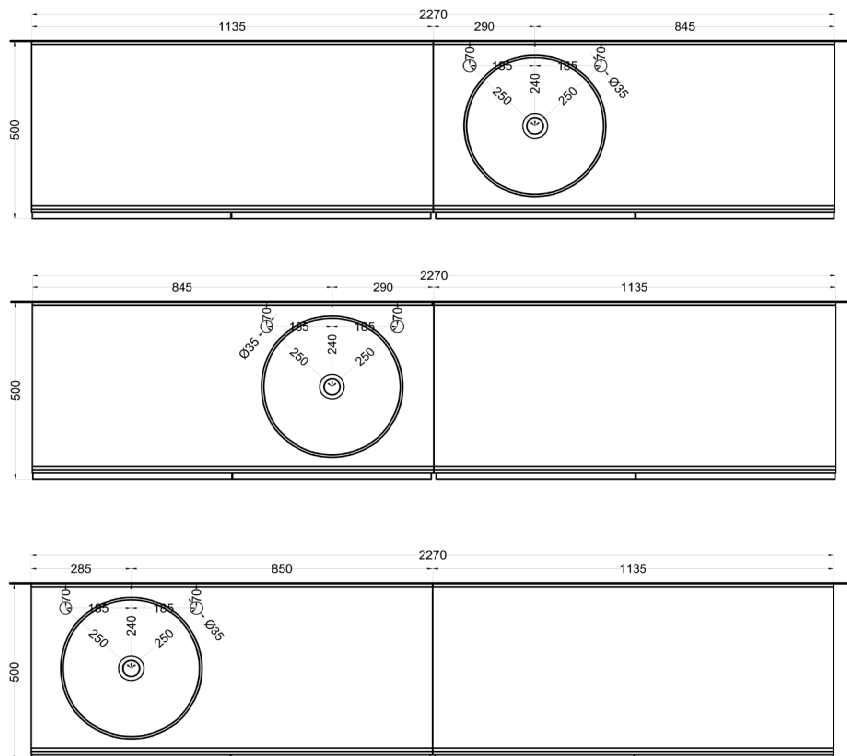

Delfo 226 piano in ceramica

Delfo 226 con lavabo Theo Tondo / Delfo 226 with Theo Tondo washbasin

cielo

Ottobre 2024

*=water outlet (with standard siphon)
**=water inlet (hot/cold)