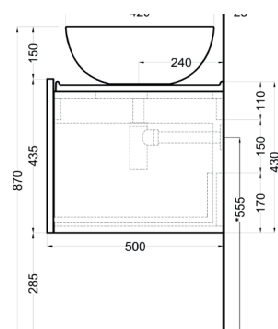

Delfo 226 piano in ceramica

Delfo 226 con lavabo Eco Small / Delfo 226 with Eco Small washbasin

cielo

Ottobre 2024

*=water outlet (with standard siphon)

**=water inlet (hot/cold)