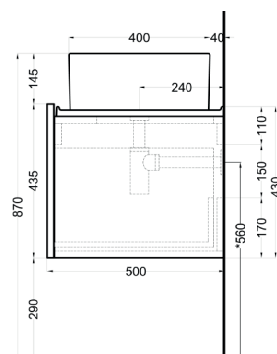

Delfo 226 piano in ceramica

Delfo 226 con lavabo Theo Tondo / Delfo 226 with Theo Tondo washbasin

cielo

Ottobre 2024

*=water outlet (with standard siphon)
**=water inlet (hot/cold)