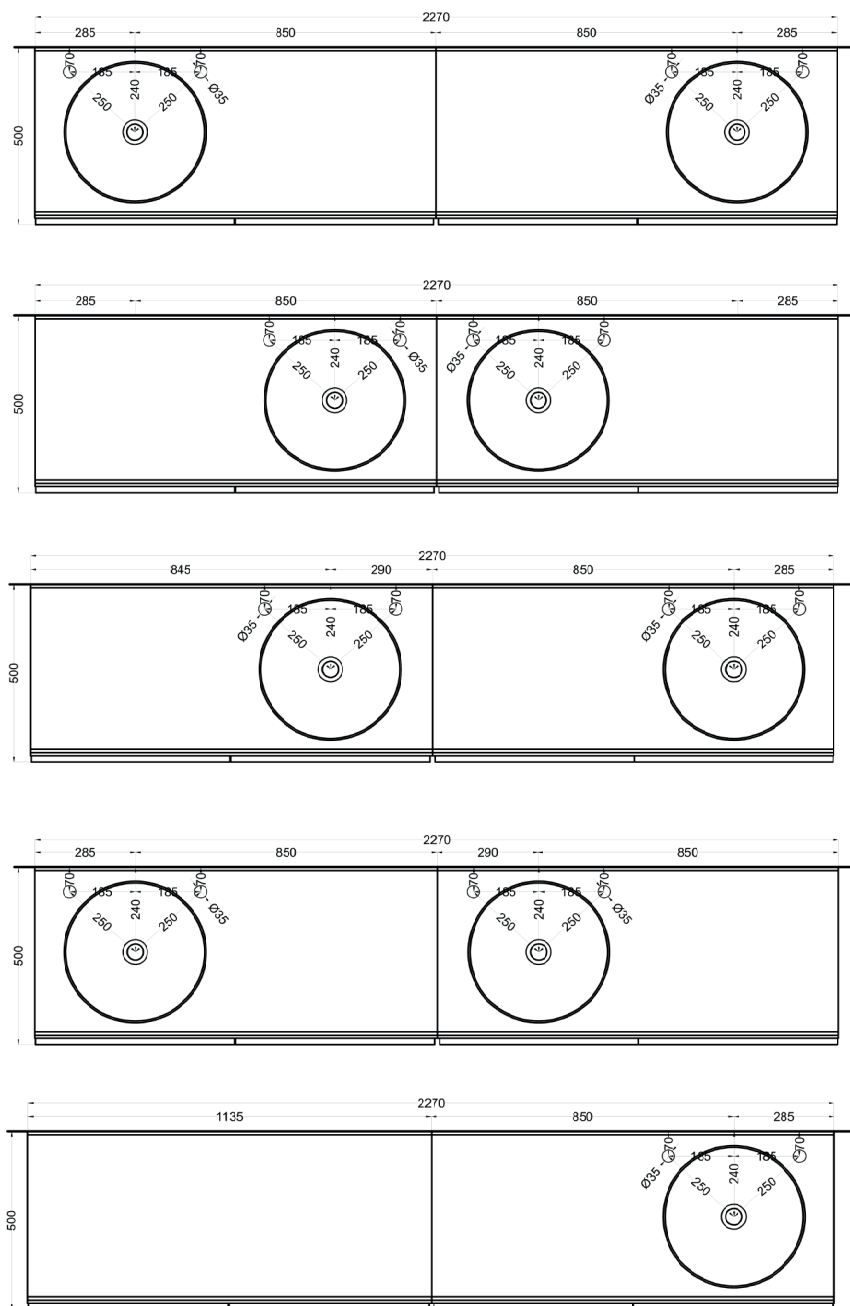

**=water inlet (hot/cold)

Delfo 226 piano in ceramica

Delfo 226 con lavabo Era / Delfo 226 with Era washbasin

cielo

Ottobre 2024

*=water outlet (with standard siphon)
**=water inlet (hot/cold)

Delfo 226 piano in ceramica

Delfo 226 con lavabo Era Small / Delfo 226 with Era Small washbasin

cielo

Ottobre 2024

*=water outlet (with standard siphon)

**=water inlet (hot/cold)

Delfo 226 piano in ceramica

Delfo 226 con lavabo Era Small / Delfo 226 with Era Small washbasin