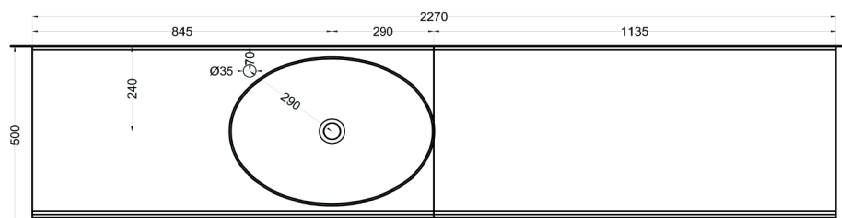

Delfo 226 piano in ceramica

Delfo 226 con lavabo Eco Small / Delfo 226 with Eco Small washbasin

cielo

Ottobre 2024

*=water outlet (with standard siphon)

**=water inlet (hot/cold)