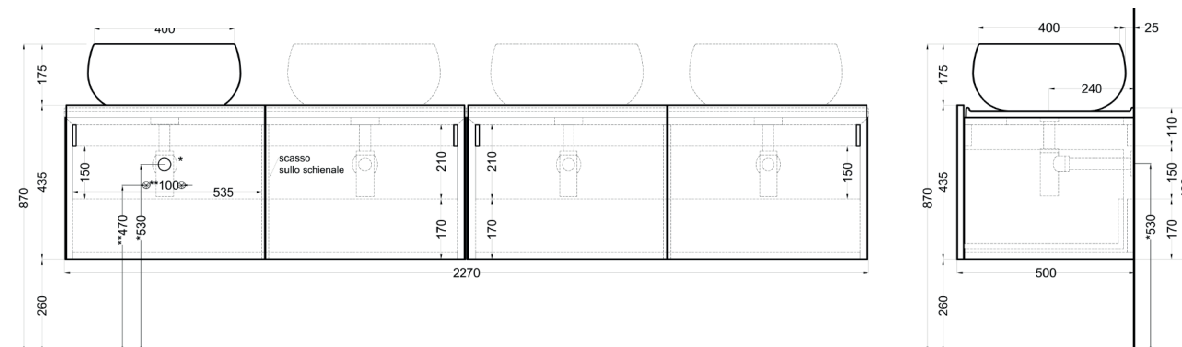

cielo

Ottobre 2024

*=water outlet (with standard siphon)
 **=water inlet (hot/cold)

Delfo 226 piano in ceramica

Delfo 226 con lavabo Tino / Delfo 226 with Tino washbasin

cielo

Ottobre 2024

*=water outlet (with standard siphon)
 **=water inlet (hot/cold)