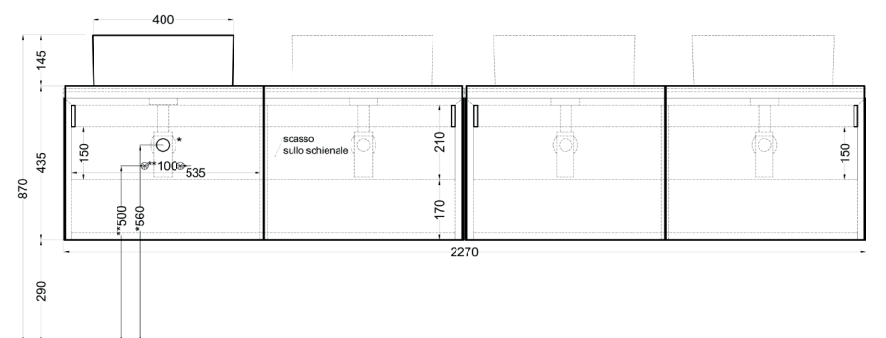

Delfo 226 piano in ceramica

Delfo 226 con lavabo Theo Tondo / Delfo 226 with Theo Tondo washbasin

cielo

Ottobre 2024

*=water outlet (with standard siphon)
**=water inlet (hot/cold)