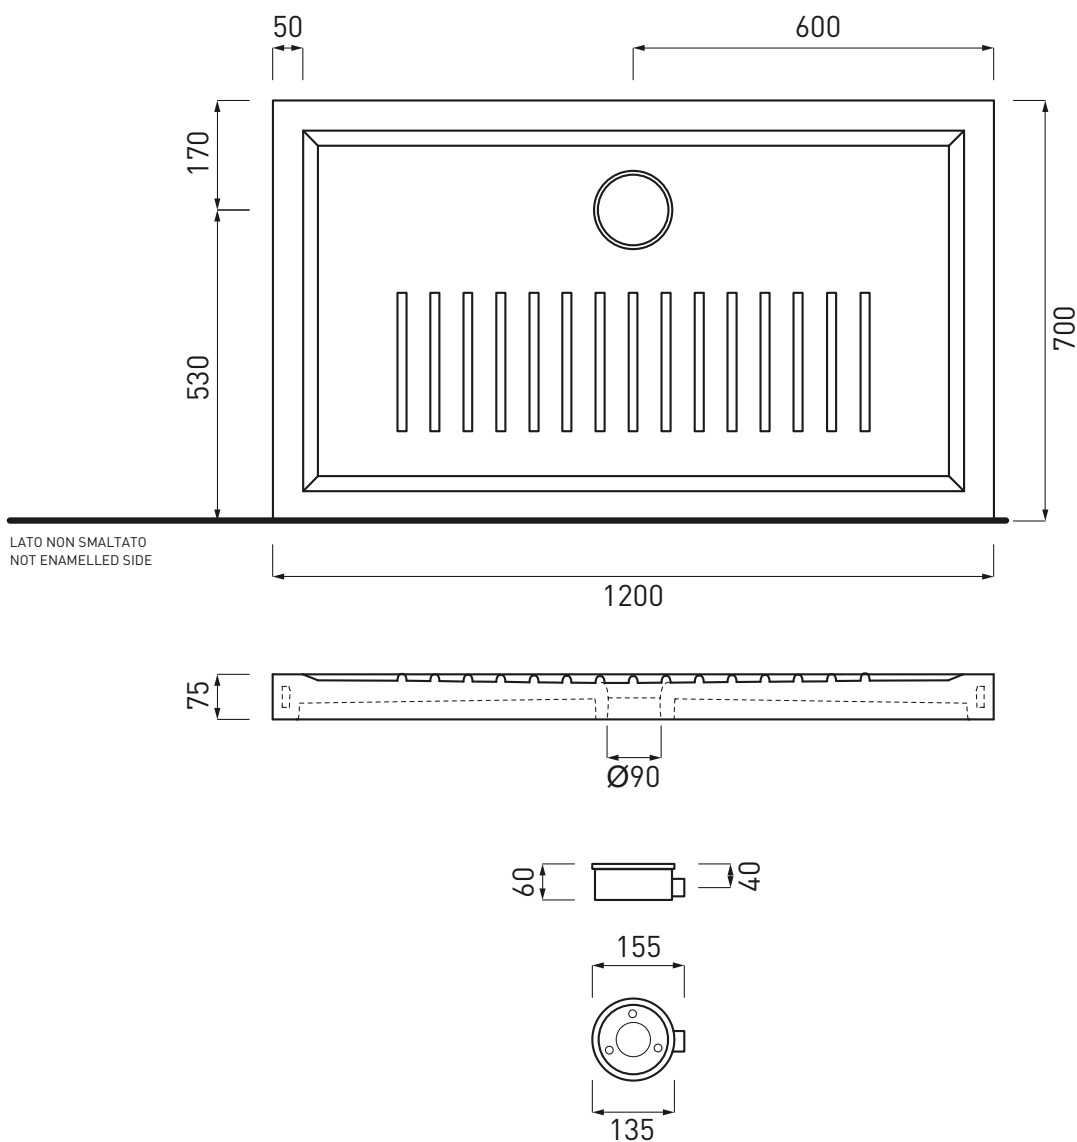

ATTENZIONE:
Le superfici, pesi e misure riportate possono presentare leggere differenze rispetto ai pezzi reali, in considerazione e accordo delle caratteristiche di tolleranza intrinseche del materiale ceramico e del suo processo produttivo. L'azienda si riserva di cambiare schede tecniche e caratteristiche di funzionamento degli articoli in ogni momento e senza necessità di preavviso.

ATTENTION:
Surfaces, weights and dimensions can show some little differences compared to the real item, following typical intrinsic characteristics of ceramics material and production. The company reserves the right to change any technical specifications/dimension and/or operating characteristics of the products at any time and without giving notice.