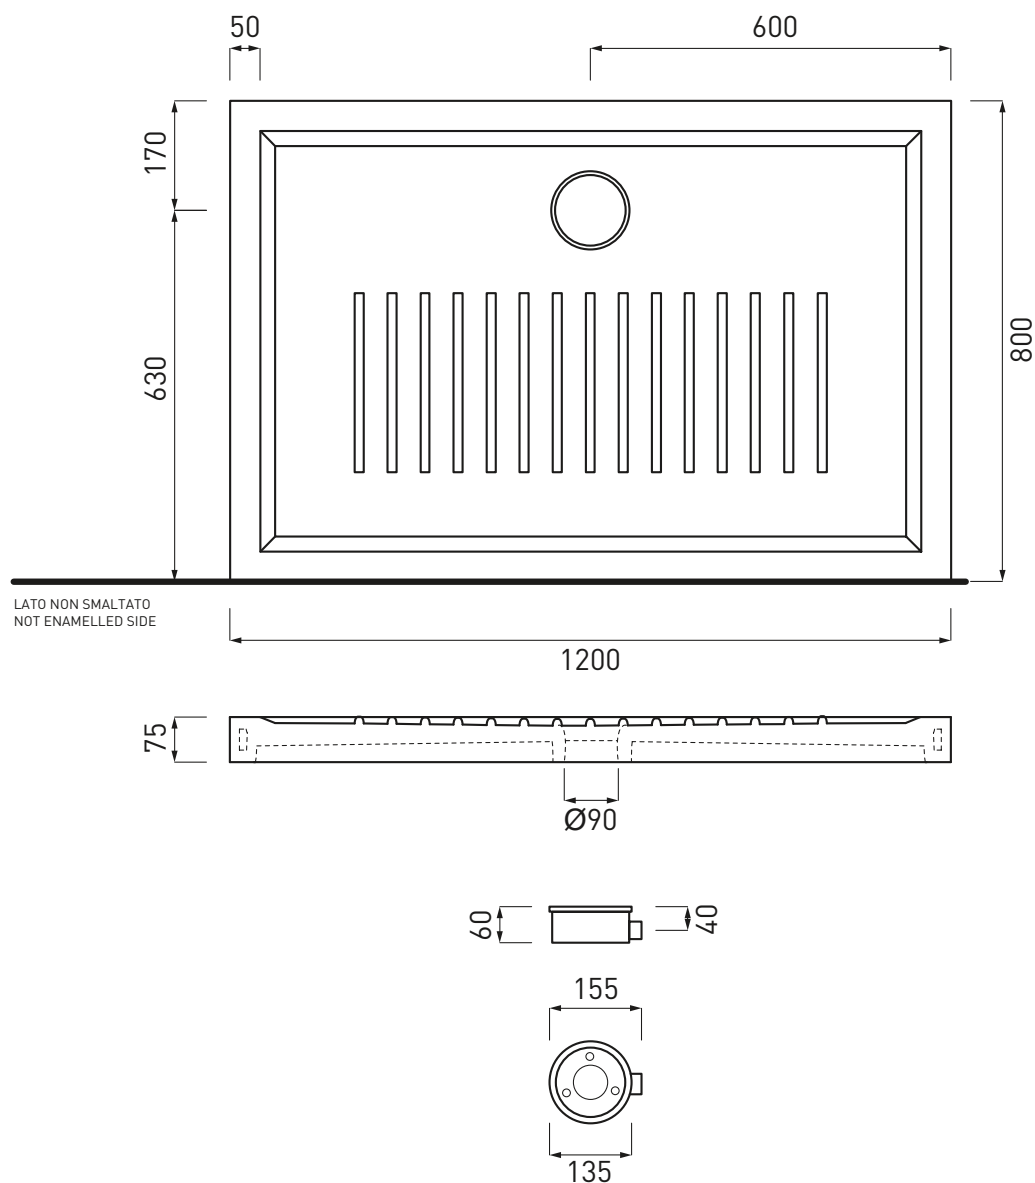

ATTENZIONE:
Le superfici, pesi e misure riportate possono presentare leggere differenze rispetto ai pezzi reali, in considerazione e accordo delle caratteristiche di tolleranza intrinseche del materiale ceramico e del suo processo produttivo. L'azienda si riserva di cambiare schede tecniche e caratteristiche di funzionamento degli articoli in ogni momento e senza necessità di preavviso.

ATTENTION:
Surfaces, weights and dimensions can show some little differences compared to the real item, following typical intrinsic characteristics of ceramics material and production. The company reserves the right to change any technical specifications/dimension and/or operating characteristics of the products at any time and without giving notice.