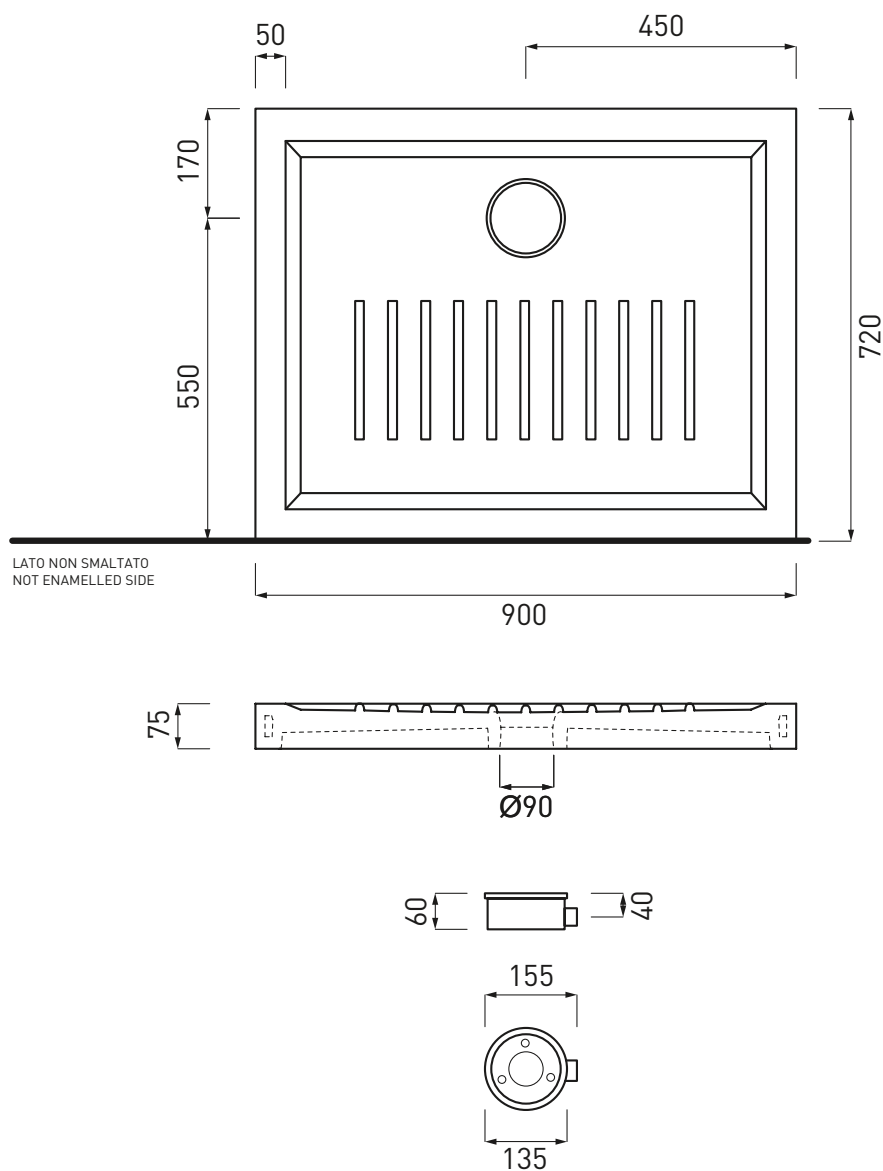

ATTENZIONE:
Le superfici, pesi e misure riportate possono presentare leggere differenze rispetto ai pezzi reali, in considerazione e accordo delle caratteristiche di tolleranza intrinseche del materiale ceramico e del suo processo produttivo. L'azienda si riserva di cambiare schede tecniche e caratteristiche di funzionamento degli articoli in ogni momento e senza necessità di preavviso.

ATTENTION:
Surfaces, weights and dimensions can show some little differences compared to the real item, following typical intrinsic characteristics of ceramics material and production. The company reserves the right to change any technical specifications/ dimension and/or operating characteristics of the products at any time and without giving notice.