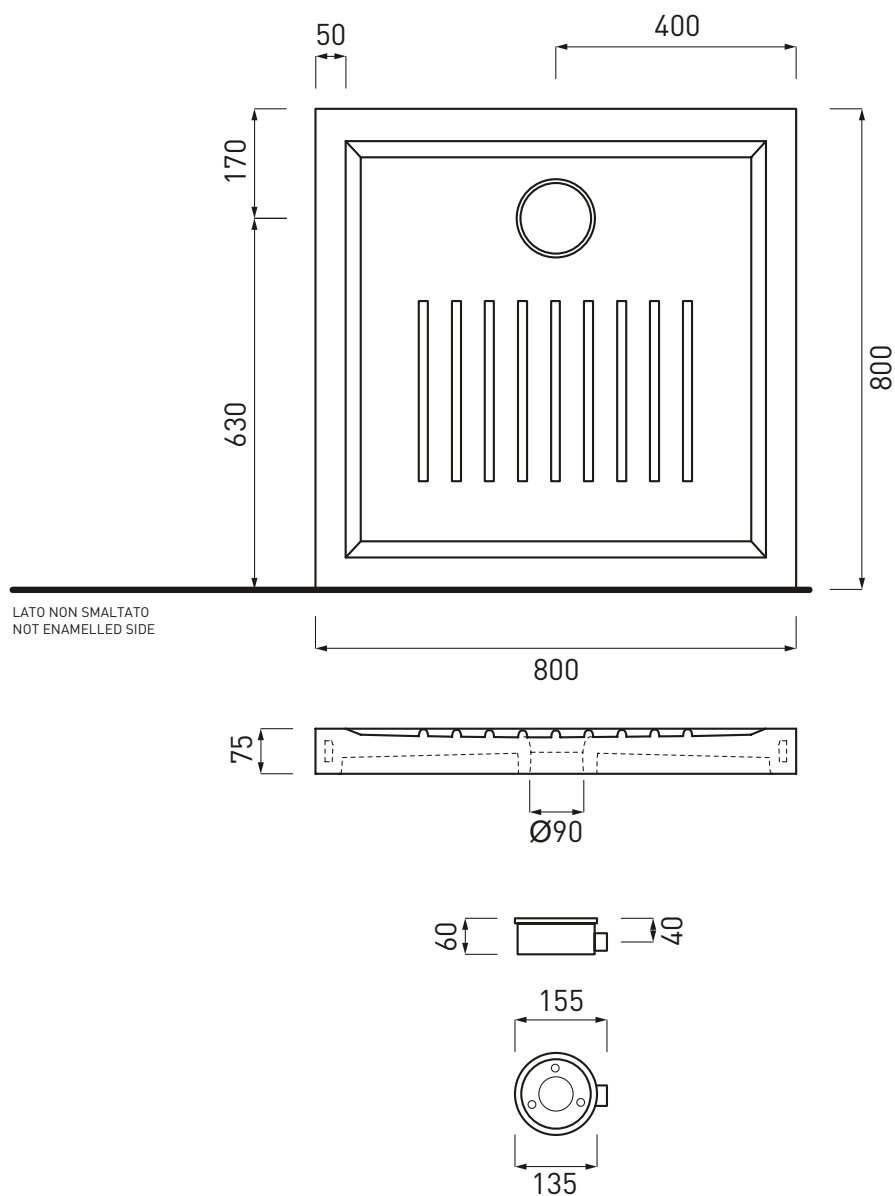

ATTENZIONE:
Le superfici, pesi e misure riportate possono presentare leggere differenze rispetto ai pezzi reali, in considerazione e accordo delle caratteristiche di tolleranza intrinseche del materiale ceramico e del suo processo produttivo. L'azienda si riserva di cambiare schede tecniche e caratteristiche di funzionamento degli articoli in ogni momento e senza necessità di preavviso.

ATTENTION:
Surfaces, weights and dimensions can show some little differences compared to the real item, following typical intrinsic characteristics of ceramics material and production. The company reserves the right to change any technical specifications/dimension and/or operating characteristics of the products at any time and without giving notice.