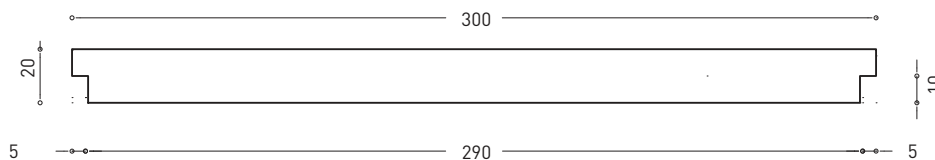

FRONT

ATTENZIONE:

Tutte le misure possono presentare leggere differenze rispetto ai pezzi reali in considerazione delle caratteristiche del prodotto. L'azienda si riserva di cambiare schede tecniche e caratteristiche di funzionamento degli articoli in ogni momento e senza necessità di preavviso.

ATTENTION:

All measure can show some little difference in respect of the real items, following typical characteristics of production. The company reserves the right to change any technical specifications/dimension and/or operating characteristics of the products at any time and without giving notice.