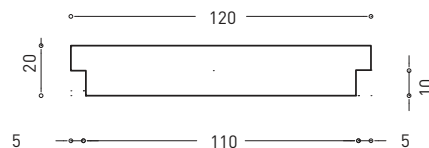

FRONT

ATTENZIONE:

Tutte le misure possono presentare leggere differenze rispetto ai pezzi reali in considerazione delle caratteristiche del prodotto. L'azienda si riserva di cambiare schede tecniche e caratteristiche di funzionamento degli articoli in ogni momento e senza necessità di preavviso.

ATTENTION:

All measure can show some little difference in respect of the real items, following typical characteristics of production. The company reserves the right to change any technical specifications/dimension and/or operating characteristics of the products at any time and without giving notice.