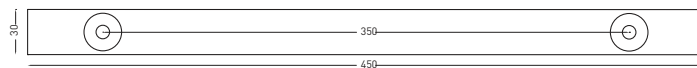

BACK

ATTENZIONE:

Tutte le misure possono presentare leggere differenze rispetto ai pezzi reali in considerazione delle caratteristiche del prodotto. L'azienda si riserva di cambiare schede tecniche e caratteristiche di funzionamento degli articoli in ogni momento e senza necessità di preavviso.

ATTENTION:

All measure can show some little difference in respect of the real items, following typical characteristics of production. The company reserves the right to change any technical specifications/dimension and/or operating characteristics of the products at any time and without giving notice.