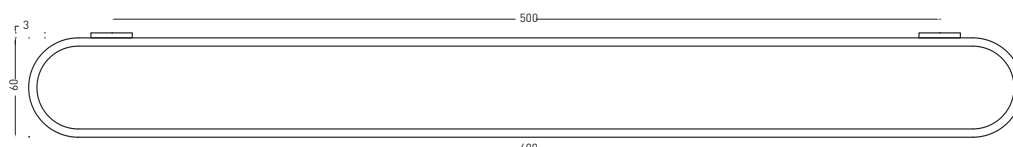

ACPT60

barra porta asciugamani
towel rail

cielo
handmade in Italy

FINITURE STRUTTURA

FRAMEWORK FINISHES

verniciature_coatings

- Nero Matt
- Bronzo Spazzolato
- Cromo/Chrome
- Cemento

NOTE/NOTES

Struttura in acciaio verniciato
Frame made of painted stainless steel.

Ottobre 2019

TOP

ATTENZIONE:

Tutte le misure possono presentare leggere differenze rispetto ai pezzi reali in considerazione delle caratteristiche del prodotto. L'azienda si riserva di cambiare schede tecniche e caratteristiche di funzionamento degli articoli in ogni momento e senza necessità di preavviso.

ATTENTION:

All measure can show some little difference in respect of the real items, following typical characteristics of production. The company reserves the right to change any technical specifications/dimension and/or operating characteristics of the products at any time and without giving notice.