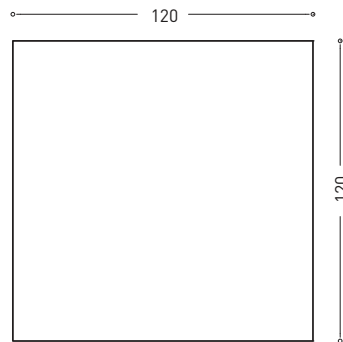

ACM12

mensola in LivingTec
shelf in LivingTec

cielo
handmade in Italy

FINITURE LIVINGTEC

LIVINGTEC FINISHES

○ Bianco matt/Matt white

NOTE/NOTES

Materiale: LivingTec
Material: LivingTec.

Ottobre 2019

TOP