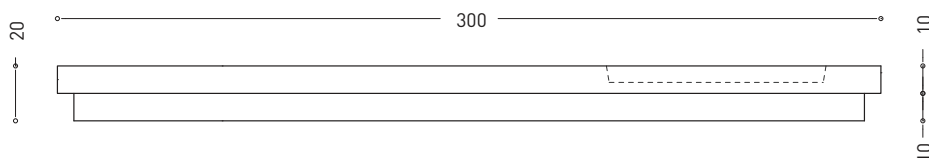

FRONT

ATTENZIONE:

Tutte le misure possono presentare leggere differenze rispetto ai pezzi reali in considerazione delle caratteristiche del prodotto. L'azienda si riserva di cambiare schede tecniche e caratteristiche di funzionamento degli articoli in ogni momento e senza necessità di preavviso.

ATTENTION:

All measure can show some little difference in respect of the real items, following typical characteristics of production. The company reserves the right to change any technical specifications/dimension and/or operating characteristics of the products at any time and without giving notice.