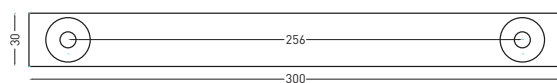

ACB30

barra porta accessori
tray for accessories

cielo
handmade in Italy

FINITURE STRUTTURA

FRAMEWORK FINISHES

verniciature_coatings

- Nero Matt
- Bronzo Spazzolato
- Cromo/Chrome
- Cemento

NOTE/NOTES

Struttura in acciaio verniciato
Frame made of painted stainless steel.

Ottobre 2019

BACK

ATTENZIONE:

Tutte le misure possono presentare leggere differenze rispetto ai pezzi reali in considerazione delle caratteristiche del prodotto. L'azienda si riserva di cambiare schede tecniche e caratteristiche di funzionamento degli articoli in ogni momento e senza necessità di preavviso.

ATTENTION:

All measure can show some little difference in respect of the real items, following typical characteristics of production. The company reserves the right to change any technical specifications/dimension and/or operating characteristics of the products at any time and without giving notice.