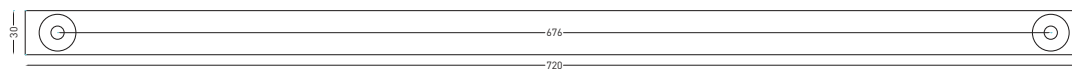

TOP

BACK

ATTENZIONE:

Tutte le misure possono presentare leggere differenze rispetto ai pezzi reali in considerazione delle caratteristiche del prodotto. L'azienda si riserva di cambiare schede tecniche e caratteristiche di funzionamento degli articoli in ogni momento e senza necessità di preavviso.

ATTENTION:

All measure can show some little difference in respect of the real items, following typical characteristics of production. The company reserves the right to change any technical specifications/dimension and/or operating characteristics of the products at any time and without giving notice.