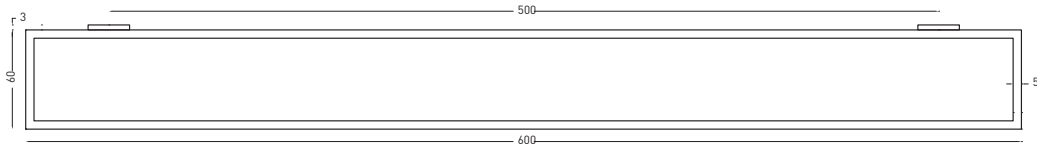

ACPR60

barra porta asciugamani
towel rail

cielo
handmade in Italy

FINITURE STRUTTURA

FRAMEWORK FINISHES

verniciature_coatings

- Nero Matt
- Bronzo Spazzolato
- Cromo/Chrome
- Cemento

NOTE/NOTES

Struttura in acciaio verniciato
Frame made of painted stainless steel.

Ottobre 2019

TOP