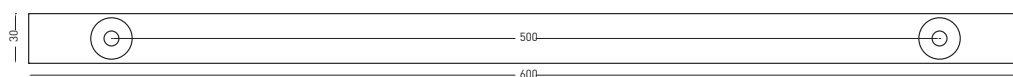

BACK

ATTENZIONE:

Tutte le misure possono presentare leggere differenze rispetto ai pezzi reali in considerazione delle caratteristiche del prodotto. L'azienda si riserva di cambiare schede tecniche e caratteristiche di funzionamento degli articoli in ogni momento e senza necessità di preavviso.

ATTENTION:

All measure can show some little difference in respect of the real items, following typical characteristics of production. The company reserves the right to change any technical specifications/dimension and/or operating characteristics of the products at any time and without giving notice.