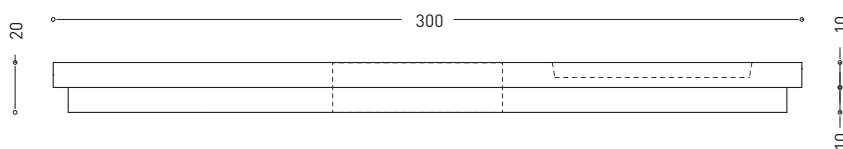

FRONT

ATTENZIONE:

Tutte le misure possono presentare leggere differenze rispetto ai pezzi reali in considerazione delle caratteristiche del prodotto. L'azienda si riserva di cambiare schede tecniche e caratteristiche di funzionamento degli articoli in ogni momento e senza necessità di preavviso.

ATTENTION:

All measure can show some little difference in respect of the real items, following typical characteristics of production. The company reserves the right to change any technical specifications/dimension and/or operating characteristics of the products at any time and without giving notice.