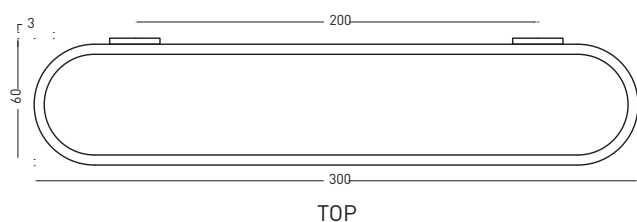

ACPT30

barra porta asciugamani
towel rail

cielo
handmade in Italy

FINITURE STRUTTURA

FRAMEWORK FINISHES

verniciature_coatings

- Nero Matt
- Bronzo Spazzolato
- Cromo/Chrome
- Cemento

NOTE/NOTES

Struttura in acciaio verniciato
Frame made of painted stainless steel.

Ottobre 2019

TOP