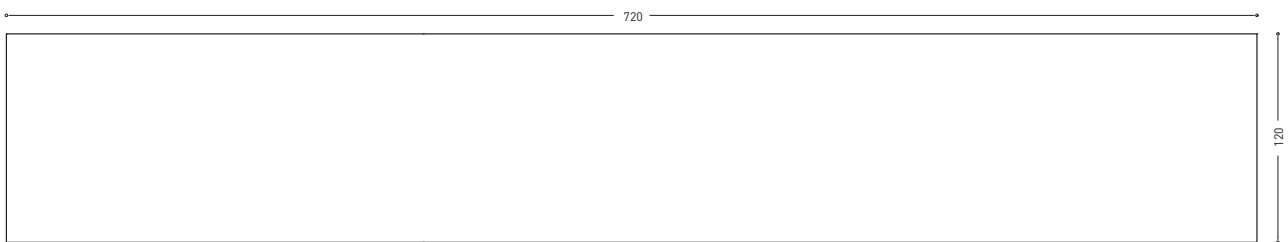

ACM72

mensola in LivingTec
shelf in LivingTec

cielo
handmade in Italy

FINITURE LIVINGTEC

LIVINGTEC FINISHES

☐ Bianco matt/Matt white

NOTE/NOTES

Materiale: LivingTec
Material: LivingTec.

Ottobre 2019

TOP

ATTENZIONE:

Tutte le misure possono presentare leggere differenze rispetto ai pezzi reali in considerazione delle caratteristiche del prodotto. L'azienda si riserva di cambiare schede tecniche e caratteristiche di funzionamento degli articoli in ogni momento e senza necessità di preavviso.

ATTENTION:

All measure can show some little difference in respect of the real items, following typical characteristics of production. The company reserves the right to change any technical specifications/dimension and/or operating characteristics of the products at any time and without giving notice.