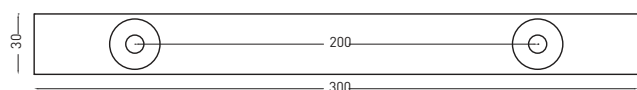

BACK

ATTENZIONE:

Tutte le misure possono presentare leggere differenze rispetto ai pezzi reali in considerazione delle caratteristiche del prodotto. L'azienda si riserva di cambiare schede tecniche e caratteristiche di funzionamento degli articoli in ogni momento e senza necessità di preavviso.

ATTENTION:

All measure can show some little difference in respect of the real items, following typical characteristics of production. The company reserves the right to change any technical specifications/dimension and/or operating characteristics of the products at any time and without giving notice.