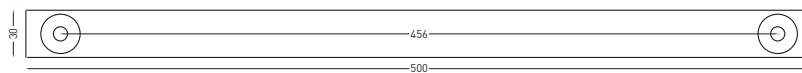

BACK

ATTENZIONE:

Tutte le misure possono presentare leggere differenze rispetto ai pezzi reali in considerazione delle caratteristiche del prodotto. L'azienda si riserva di cambiare schede tecniche e caratteristiche di funzionamento degli articoli in ogni momento e senza necessità di preavviso.

ATTENTION:

All measure can show some little difference in respect of the real items, following typical characteristics of production. The company reserves the right to change any technical specifications/dimension and/or operating characteristics of the products at any time and without giving notice.