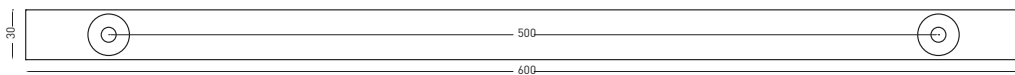

BACK

ATTENZIONE:

Tutte le misure possono presentare leggere differenze rispetto ai pezzi reali in considerazione delle caratteristiche del prodotto. L'azienda si riserva di cambiare schede tecniche e caratteristiche di funzionamento degli articoli in ogni momento e senza necessità di preavviso.

ATTENTION:

All measure can show some little difference in respect of the real items, following typical characteristics of production. The company reserves the right to change any technical specifications/dimension and/or operating characteristics of the products at any time and without giving notice.