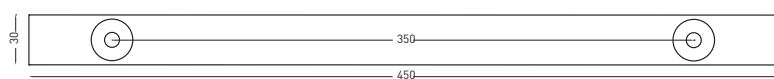

BACK

ATTENZIONE:

Tutte le misure possono presentare leggere differenze rispetto ai pezzi reali in considerazione delle caratteristiche del prodotto. L'azienda si riserva di cambiare schede tecniche e caratteristiche di funzionamento degli articoli in ogni momento e senza necessità di preavviso.

ATTENTION:

All measure can show some little difference in respect of the real items, following typical characteristics of production. The company reserves the right to change any technical specifications/dimension and/or operating characteristics of the products at any time and without giving notice.