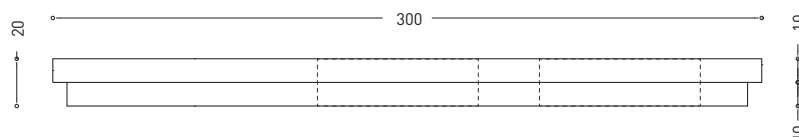

FRONT

ATTENZIONE:

Tutte le misure possono presentare leggere differenze rispetto ai pezzi reali in considerazione delle caratteristiche del prodotto. L'azienda si riserva di cambiare schede tecniche e caratteristiche di funzionamento degli articoli in ogni momento e senza necessità di preavviso.

ATTENTION:

All measure can show some little difference in respect of the real items, following typical characteristics of production. The company reserves the right to change any technical specifications/dimension and/or operating characteristics of the products at any time and without giving notice.