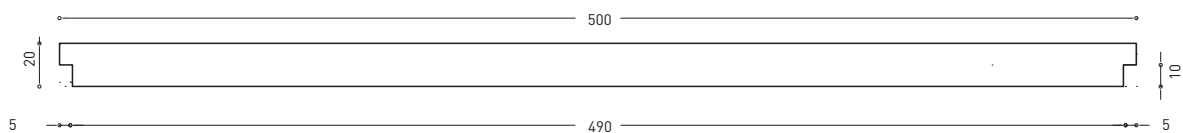

FRONT

ATTENZIONE:

Tutte le misure possono presentare leggere differenze rispetto ai pezzi reali in considerazione delle caratteristiche del prodotto. L'azienda si riserva di cambiare schede tecniche e caratteristiche di funzionamento degli articoli in ogni momento e senza necessità di preavviso.

ATTENTION:

All measure can show some little difference in respect of the real items, following typical characteristics of production. The company reserves the right to change any technical specifications/dimension and/or operating characteristics of the products at any time and without giving notice.