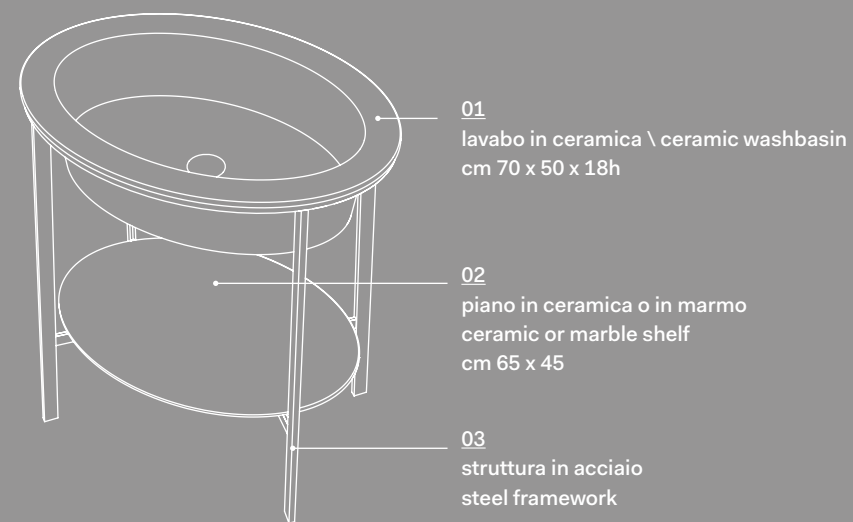

# Materiali e finiture Materials and finishes

Catino Ovale 70 con piano \ with shelf - cm 70 x 50 x h83

Catino Ovale 70 con cassetto \ with drawer - cm 70 x 50 x h83