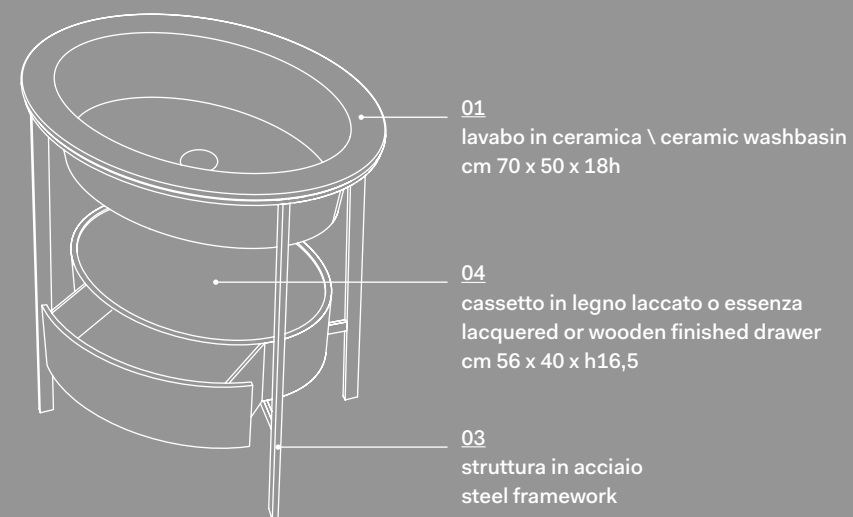

# Materiali e finiture Materials and finishes

Catino Ovale 70 con piano \ with shelf - cm 70 x 50 x h83

Catino Ovale 70 con cassetto \ with drawer - cm 70 x 50 x h83