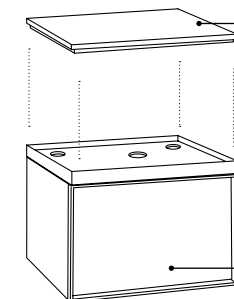

piano in ceramica
ceramic top

struttura e portasciugamani in acciaio
steel framework and towel rail

mobile a giorno
open day cabinet

lavabo + mobile chiuso
washbasin + closed cabinet