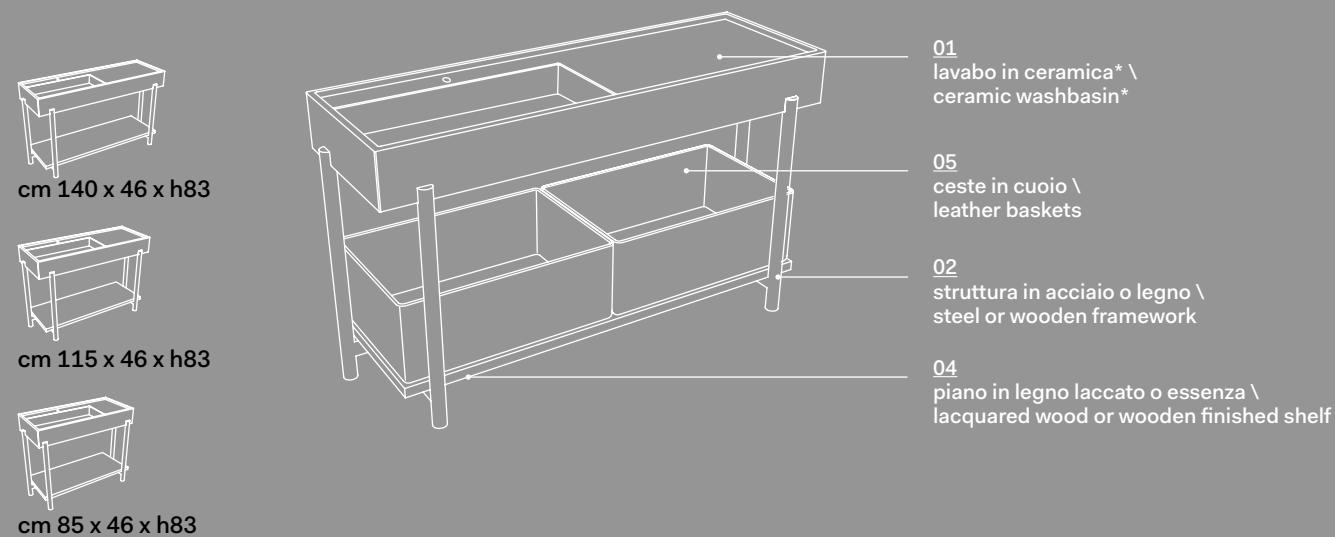

Composizioni, materiali e finiture \ Compositions, materials and finishes

Plinio con cassetto / with drawer

Plinio con piano / with shelf

*lavabo monoforo predisposto 3 fori \ *washbasin with 1 hole prepared 3 holes